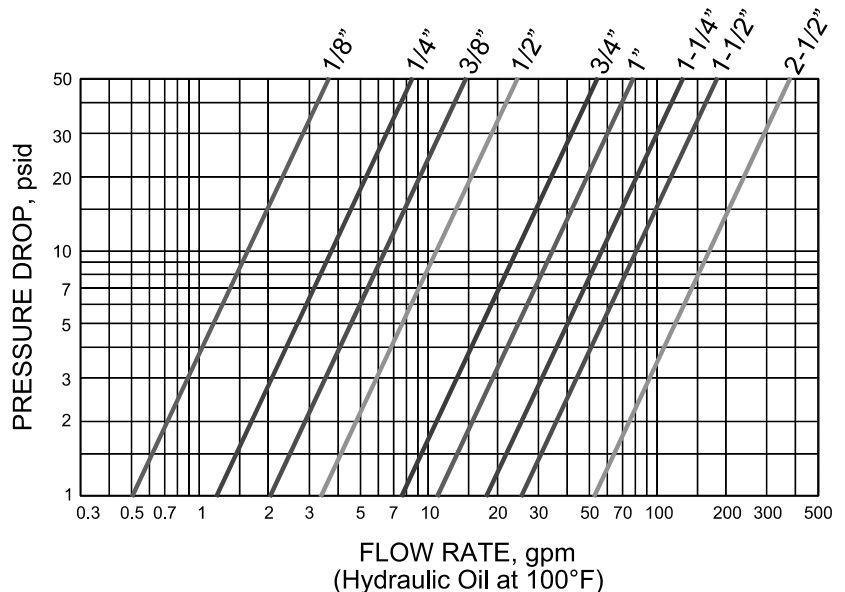

FLOW RATE, gpm  
(Hydraulic Oil at 100°F)