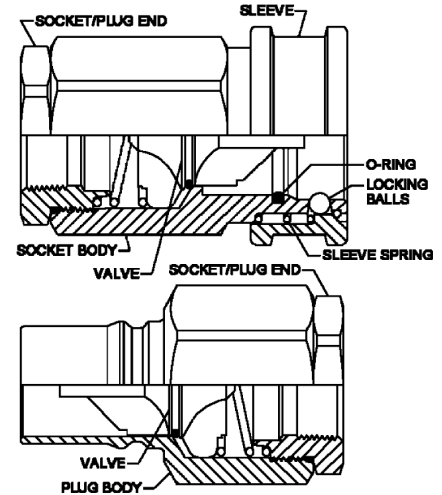

# 60 SERIES DOUBLE SHUT-OFF COUPLINGS FOR HYDRAULIC APPLICATIONS

60 Series couplings are designed for general purpose hydraulic service. Some are suitable for use with various liquids, chemicals, steam, gases, and vacuum. 60 Series couplings conform to the dimensional requirements of ISO 7241-1 Series B. Body sizes range from 1/8" to 2-1/2"

**Body sizes 1/8" thru 1"**

**ISO 9001**  
MANUFACTURED IN A  
QUALITY SYSTEM CERTIFIED  
FACILITY.

**Body sizes 1-1/4" thru 2-1/2"**

## FEATURES

- Brass, steel and stainless steel construction available in all sizes; polypropylene available in 1/4" body size.
- End connections are female NPTF, BSPP and SAE O-ring boss.
- UL Listed couplings for use on LP gas fueled lift trucks and tractors available in 1/8", 1/4" and 3/8" body sizes.
- Heavy duty steel couplings for use in high impulse service available in most sizes.
- Steam coupling available in 3/8" body size.