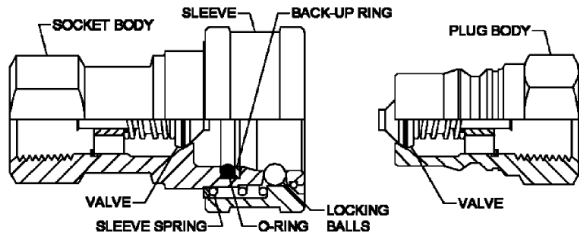

# 60 SERIES DOUBLE SHUT-OFF COUPLINGS FOR HYDRAULIC APPLICATIONS

60 Series couplings are designed for general purpose hydraulic service. Some are suitable for use with various liquids, chemicals, steam, gases, and vacuum. 60 Series couplings conform to the dimensional requirements of ISO 7241-1 Series B. Body sizes range from 1/8" to 2-1/2"

**Body sizes 1/8" thru 1"**

**ISO 9001**  
MANUFACTURED IN A  
QUALITY SYSTEM CERTIFIED  
FACILITY.

**Body sizes 1-1/4" thru 2-1/2"**

## FEATURES

- Brass, steel and stainless steel construction available in all sizes; polypropylene available in 1/4" body size.
- End connections are female NPTF, BSPP and SAE O-ring boss.
- UL Listed couplings for use on LP gas fueled lift trucks and tractors available in 1/8", 1/4" and 3/8" body sizes.
- Heavy duty steel couplings for use in high impulse service available in most sizes.
- Steam coupling available in 3/8" body size.