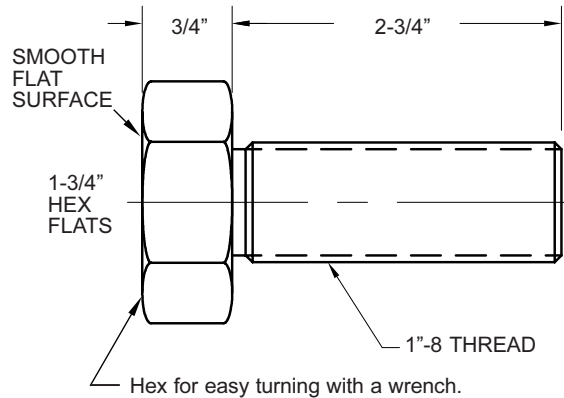

HEIGHT ADJUSTMENT BOLTS

3/4-10 THREAD HEIGHT ADJUSTMENT BOLT

PART NO. AB-1

1-8 PCS	\$5.45 ea.
9-23 PCS	\$5.25 ea.
24+ PCS	\$5.00 ea.

1"- 8 THREAD HEIGHT ADJUSTMENT BOLT

PART NO. AB-2

1-8 PCS	\$9.10 ea.
9-23 PCS	\$8.65 ea.
24+ PCS	\$8.20 ea.

1 1/2"- 6 THREAD HEIGHT ADJUSTMENT BOLT

**ALL
BOLT SIZES
IN STOCK**

PART NO. AB-3

1-8 PCS	\$19.00 ea.
9-23 PCS	\$18.10 ea.
24+ PCS	\$17.25 ea.

3/4-10 THREAD SWIVEL ADJUSTMENT BOLT

PART NO. SAB3/4

1-8 PCS	\$12.90 ea.
9-23 PCS	\$12.25 ea.
24+ PCS	\$11.65 ea.

1"- 8 THREAD SWIVEL ADJUSTMENT BOLT

PART NO. SAB1

1-8 PCS	\$12.70 ea.
9-23 PCS	\$12.05 ea.
24+ PCS	\$11.45 ea.