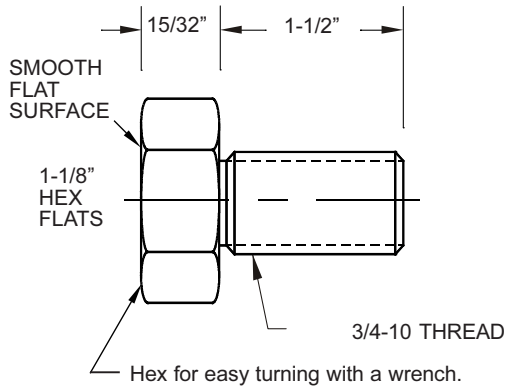

HEIGHT ADJUSTMENT BOLTS

3/4-10 THREAD HEIGHT ADJUSTMENT BOLT

PART NO. AB-1

1-8 PCS	\$5.45 ea.
9-23 PCS	\$5.25 ea.
24+ PCS	\$5.00 ea.

1"- 8 THREAD HEIGHT ADJUSTMENT BOLT

PART NO. AB-2

1-8 PCS	\$9.10 ea.
9-23 PCS	\$8.65 ea.
24+ PCS	\$8.20 ea.

1 1/2"- 6 THREAD HEIGHT ADJUSTMENT BOLT

**ALL
BOLT SIZES
IN STOCK**

PART NO. AB-3

1-8 PCS	\$19.00 ea.
9-23 PCS	\$18.10 ea.
24+ PCS	\$17.25 ea.

3/4-10 THREAD SWIVEL ADJUSTMENT BOLT

PART NO. SAB3/4

1-8 PCS	\$12.90 ea.
9-23 PCS	\$12.25 ea.
24+ PCS	\$11.65 ea.

1"- 8 THREAD SWIVEL ADJUSTMENT BOLT

PART NO. SAB1

1-8 PCS	\$12.70 ea.
9-23 PCS	\$12.05 ea.
24+ PCS	\$11.45 ea.