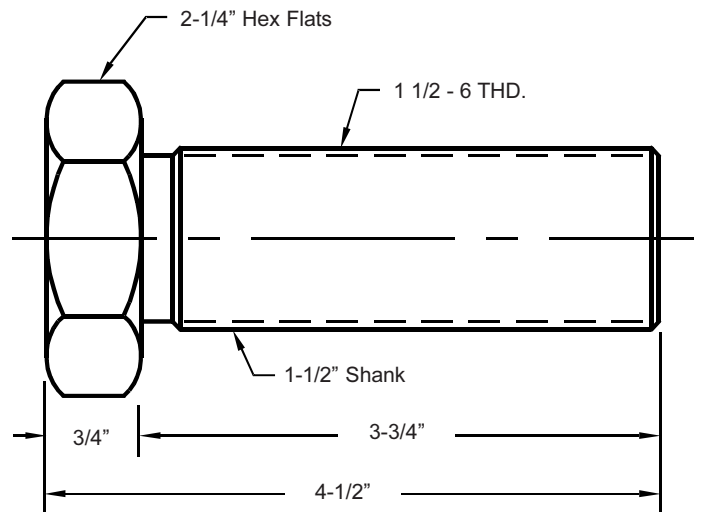

HEIGHT ADJUSTMENT BOLTS

3/4-10 THREAD HEIGHT ADJUSTMENT BOLT

PART NO. AB-1

1-8 PCS	\$5.45 ea.
9-23 PCS	\$5.25 ea.
24+ PCS	\$5.00 ea.

1"- 8 THREAD HEIGHT ADJUSTMENT BOLT

PART NO. AB-2

1-8 PCS	\$9.10 ea.
9-23 PCS	\$8.65 ea.
24+ PCS	\$8.20 ea.

1 1/2"- 6 THREAD HEIGHT ADJUSTMENT BOLT

**ALL
BOLT SIZES
IN STOCK**

PART NO. AB-3

1-8 PCS	\$19.00 ea.
9-23 PCS	\$18.10 ea.
24+ PCS	\$17.25 ea.

3/4-10 THREAD SWIVEL ADJUSTMENT BOLT

PART NO. SAB3/4

1-8 PCS	\$12.90 ea.
9-23 PCS	\$12.25 ea.
24+ PCS	\$11.65 ea.

1"- 8 THREAD SWIVEL ADJUSTMENT BOLT

PART NO. SAB1

1-8 PCS	\$12.70 ea.
9-23 PCS	\$12.05 ea.
24+ PCS	\$11.45 ea.