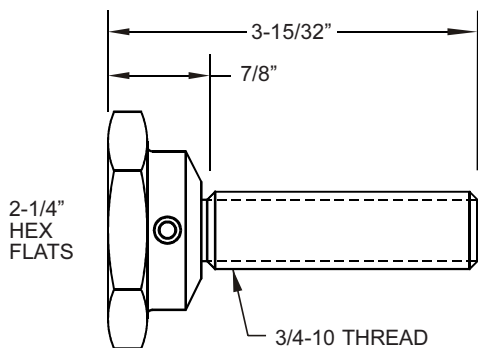

HEIGHT ADJUSTMENT BOLTS

3/4-10 THREAD HEIGHT ADJUSTMENT BOLT

PART NO. AB-1

1-8 PCS	\$5.45 ea.
9-23 PCS	\$5.25 ea.
24+ PCS	\$5.00 ea.

1"- 8 THREAD HEIGHT ADJUSTMENT BOLT

PART NO. AB-2

1-8 PCS	\$9.10 ea.
9-23 PCS	\$8.65 ea.
24+ PCS	\$8.20 ea.

1 1/2"- 6 THREAD HEIGHT ADJUSTMENT BOLT

**ALL
BOLT SIZES
IN STOCK**

PART NO. AB-3

1-8 PCS	\$19.00 ea.
9-23 PCS	\$18.10 ea.
24+ PCS	\$17.25 ea.

3/4-10 THREAD SWIVEL ADJUSTMENT BOLT

PART NO. SAB3/4

1-8 PCS	\$12.90 ea.
9-23 PCS	\$12.25 ea.
24+ PCS	\$11.65 ea.

1"- 8 THREAD SWIVEL ADJUSTMENT BOLT

PART NO. SAB1

1-8 PCS	\$12.70 ea.
9-23 PCS	\$12.05 ea.
24+ PCS	\$11.45 ea.