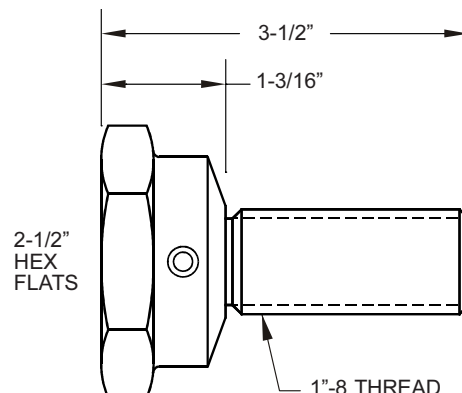

HEIGHT ADJUSTMENT BOLTS

3/4-10 THREAD HEIGHT ADJUSTMENT BOLT

PART NO. AB-1

1-8 PCS	\$5.45 ea.
9-23 PCS	\$5.25 ea.
24+ PCS	\$5.00 ea.

1"- 8 THREAD HEIGHT ADJUSTMENT BOLT

PART NO. AB-2

1-8 PCS	\$9.10 ea.
9-23 PCS	\$8.65 ea.
24+ PCS	\$8.20 ea.

1 1/2"- 6 THREAD HEIGHT ADJUSTMENT BOLT

**ALL
BOLT SIZES
IN STOCK**

PART NO. AB-3

1-8 PCS	\$19.00 ea.
9-23 PCS	\$18.10 ea.
24+ PCS	\$17.25 ea.

3/4-10 THREAD SWIVEL ADJUSTMENT BOLT

PART NO. SAB3/4

1-8 PCS	\$12.90 ea.
9-23 PCS	\$12.25 ea.
24+ PCS	\$11.65 ea.

1"- 8 THREAD SWIVEL ADJUSTMENT BOLT

PART NO. SAB1

1-8 PCS	\$12.70 ea.
9-23 PCS	\$12.05 ea.
24+ PCS	\$11.45 ea.