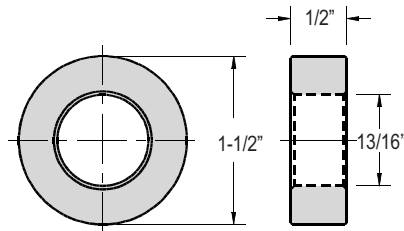

HEAVY DUTY MACHINED WASHERS

DESIGNED FOR TOUGH MOLD CLAMPING REQUIREMENTS

4140 STEEL
HEAT TREATED
40-46 Rc

MODEL W-118

1-8 PCS	\$1.43
9-23 PCS	\$1.39
24-99 PCS	\$1.33
100+ PCS	\$1.25

MODEL W-114

1-8 PCS	\$2.15
9-23 PCS	\$2.08
24-99 PCS	\$2.02
100+ PCS	\$1.96

MODEL W-6

1-8 PCS	\$6.63
9-23 PCS	\$6.37
24+	\$6.10

MODEL W-112F

1-8 PCS	\$2.10
9-23 PCS	\$2.05
24-99 PCS	\$1.95
100+ PCS	\$1.90

MODEL W-134

1-8 PCS	\$2.15
9-23 PCS	\$2.08
24-99 PCS	\$2.02
100+ PCS	\$1.96

Note: Drawings are not to scale.