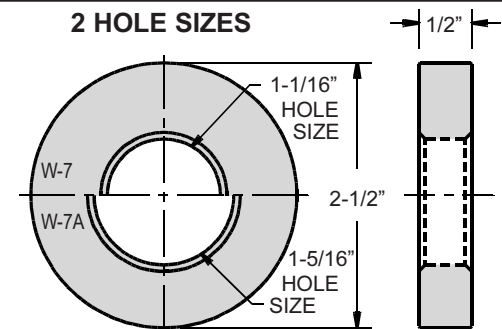

MODEL W-6

1-8 PCS	\$6.63
9-23 PCS	\$6.37
24+	\$6.10

MODEL W-112F

1-8 PCS	\$2.10
9-23 PCS	\$2.05
24-99 PCS	\$1.95
100+ PCS	\$1.90

MODEL W-134

1-8 PCS	\$2.15
9-23 PCS	\$2.08
24-99 PCS	\$2.02
100+ PCS	\$1.96

Note: Drawings are not to scale.

MODEL W-7

1-8 PCS	\$6.63
9-23 PCS	\$6.37
24+	\$6.10

MODEL W-7A

1-8 PCS	\$6.96
9-23 PCS	\$6.70
24+	\$6.45

MODEL W-112

1-8 PCS	\$1.43
9-23 PCS	\$1.39
24-99 PCS	\$1.33
100+ PCS	\$1.25

MODEL W-113

1-8 PCS	\$1.43
9-23 PCS	\$1.39
24-99 PCS	\$1.33
100+ PCS	\$1.25