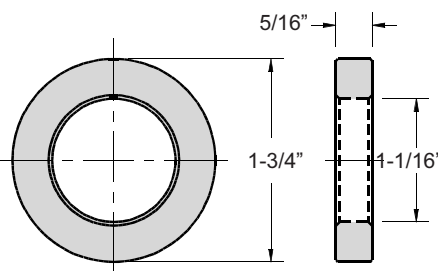

HEAVY DUTY MACHINED WASHERS

DESIGNED FOR TOUGH MOLD CLAMPING REQUIREMENTS

4140 STEEL
HEAT TREATED
40-46 Rc

MODEL W-118

1-8 PCS	\$1.43
9-23 PCS	\$1.39
24-99 PCS	\$1.33
100+ PCS	\$1.25

MODEL W-114

1-8 PCS	\$2.15
9-23 PCS	\$2.08
24-99 PCS	\$2.02
100+ PCS	\$1.96

MODEL W-6

1-8 PCS	\$6.63
9-23 PCS	\$6.37
24+	\$6.10

MODEL W-112F

1-8 PCS	\$2.10
9-23 PCS	\$2.05
24-99 PCS	\$1.95
100+ PCS	\$1.90

MODEL W-134

1-8 PCS	\$2.15
9-23 PCS	\$2.08
24-99 PCS	\$2.02
100+ PCS	\$1.96

Note: Drawings are not to scale.