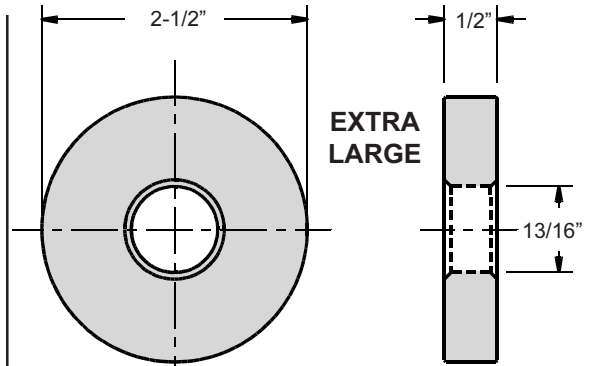

HEAVY DUTY MACHINED WASHERS

DESIGNED FOR TOUGH MOLD CLAMPING REQUIREMENTS

4140 STEEL
HEAT TREATED
40-46 Rc

MODEL W-118

1-8 PCS	\$1.43
9-23 PCS	\$1.39
24-99 PCS	\$1.33
100+ PCS	\$1.25

MODEL W-114

1-8 PCS	\$2.15
9-23 PCS	\$2.08
24-99 PCS	\$2.02
100+ PCS	\$1.96

MODEL W-6

1-8 PCS	\$6.63
9-23 PCS	\$6.37
24+	\$6.10

MODEL W-112F

1-8 PCS	\$2.10
9-23 PCS	\$2.05
24-99 PCS	\$1.95
100+ PCS	\$1.90

MODEL W-134

1-8 PCS	\$2.15
9-23 PCS	\$2.08
24-99 PCS	\$2.02
100+ PCS	\$1.96

Note: Drawings are not to scale.