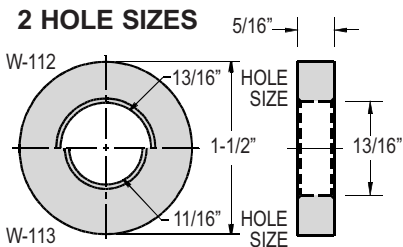

MODEL W-6

1-8 PCS	\$6.63
9-23 PCS	\$6.37
24+	\$6.10

MODEL W-112F

1-8 PCS	\$2.10
9-23 PCS	\$2.05
24-99 PCS	\$1.95
100+ PCS	\$1.90

MODEL W-134

1-8 PCS	\$2.15
9-23 PCS	\$2.08
24-99 PCS	\$2.02
100+ PCS	\$1.96

Note: Drawings are not to scale.

MODEL W-7

1-8 PCS	\$6.63
9-23 PCS	\$6.37
24+	\$6.10

MODEL W-7A

1-8 PCS	\$6.96
9-23 PCS	\$6.70
24+	\$6.45

MODEL W-112

1-8 PCS	\$1.43
9-23 PCS	\$1.39
24-99 PCS	\$1.33
100+ PCS	\$1.25

MODEL W-113

1-8 PCS	\$1.43
9-23 PCS	\$1.39
24-99 PCS	\$1.33
100+ PCS	\$1.25