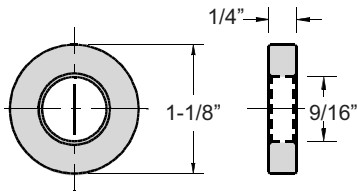

HEAVY DUTY MACHINED WASHERS

DESIGNED FOR TOUGH MOLD CLAMPING REQUIREMENTS

4140 STEEL
HEAT TREATED
40-46 Rc

MODEL W-118

1-8 PCS	\$1.43
9-23 PCS	\$1.39
24-99 PCS	\$1.33
100+ PCS	\$1.25

MODEL W-114

1-8 PCS	\$2.15
9-23 PCS	\$2.08
24-99 PCS	\$2.02
100+ PCS	\$1.96

MODEL W-6

1-8 PCS	\$6.63
9-23 PCS	\$6.37
24+	\$6.10

MODEL W-112F

1-8 PCS	\$2.10
9-23 PCS	\$2.05
24-99 PCS	\$1.95
100+ PCS	\$1.90

MODEL W-134

1-8 PCS	\$2.15
9-23 PCS	\$2.08
24-99 PCS	\$2.02
100+ PCS	\$1.96

Note: Drawings are not to scale.