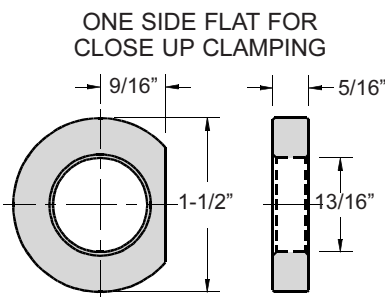

HEAVY DUTY MACHINED WASHERS

DESIGNED FOR TOUGH MOLD CLAMPING REQUIREMENTS

4140 STEEL
HEAT TREATED
40-46 Rc

MODEL W-118

1-8 PCS	\$1.43
9-23 PCS	\$1.39
24-99 PCS	\$1.33
100+ PCS	\$1.25

MODEL W-114

1-8 PCS	\$2.15
9-23 PCS	\$2.08
24-99 PCS	\$2.02
100+ PCS	\$1.96

MODEL W-6

1-8 PCS	\$6.63
9-23 PCS	\$6.37
24+	\$6.10

MODEL W-112F

1-8 PCS	\$2.10
9-23 PCS	\$2.05
24-99 PCS	\$1.95
100+ PCS	\$1.90

MODEL W-134

1-8 PCS	\$2.15
9-23 PCS	\$2.08
24-99 PCS	\$2.02
100+ PCS	\$1.96

Note: Drawings are not to scale.