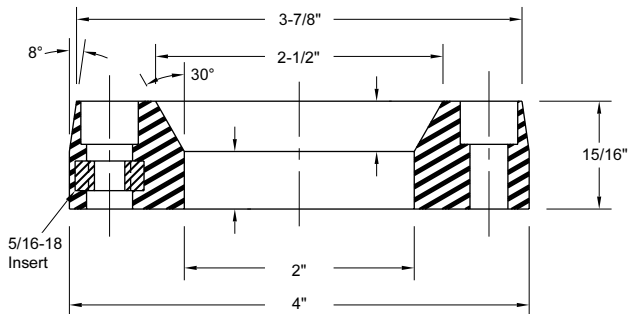

LOCATING RING SMART CAPS™ MOLD STATUS IDENTIFICATION MARKERS

-FEATURES-

- Smart Caps snap on or off your mold locating rings quickly.
- Tells at a glance, even 50 feet away, the status of your molds.
- Holds a condition note or work order safely under the Smart Cap.
- Three Status Smart Caps available
Green Cap: Ready To Mold
Red Cap: Mold Needs Work
Yellow Cap: Mold Needs Preventive Maintenance before storage
- Fits 4" dia. locating rings.

PART NO.	DESCRIPTION	QUANTITY PRICES	
		1-9	10+
SCG100	GREEN: READY TO MOLD	\$1.96 ea.	\$1.87 ea.
SCR150	RED: NEEDS WORK		
SCY200	YELLOW: P.M. REQ'D		

MIX OR MATCH FOR QUANTITY PRICE BREAKS

"Now our molds tell us what needs to happen. The mold doesn't sit, waiting for someone to find out if it needs work. And we never hang a mold until it's ready. It's so simple"
Darryl Lawrence, President
Excelerated Mold Group

4" PLASTIC LOCATING RING

*DEVELOPED BY A
PLASTICS MOLDER
FOR USE BY
ANY MOLDER
WHO WILL USE THEM!*

-FEATURES-

- Made of 30% fiber filled polycarbonate, engineering grade material.
- Tensile strength, 16,500 psi @ 73°
Flexural strength, 23,000 psi
Compressive strength, 21,000 psi
Shear strength, 9,500 psi
- Two (2) molded-in aluminum 5/16-18 threaded inserts for easy ring removal.
- Standard hole patterns (1-21/32" Radius).
- Replaces common 6501 & 6501 LN Rings.
- Helps reduce platen damage and nozzle heater band contact.
- Form fits to work platens.
- Easier to handle for faster set ups.
- Easy to clean of leaking plastics.
- Prevents electrical shorts.
- Withstands 300°F continuous temperature.
- Made in the U.S.A.