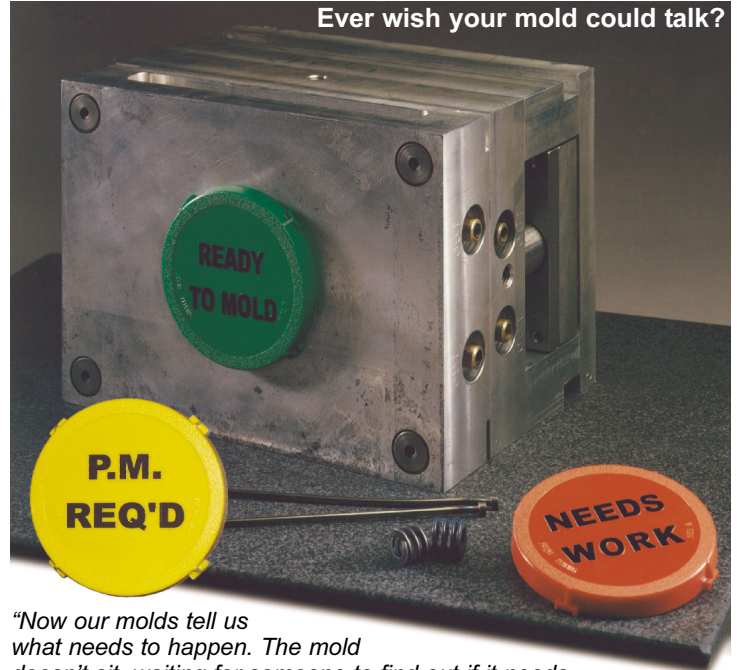

LOCATING RING SMART CAPS™ MOLD STATUS IDENTIFICATION MARKERS

-FEATURES-

- Smart Caps snap on or off your mold locating rings quickly.
- Tells at a glance, even 50 feet away, the status of your molds.
- Holds a condition note or work order safely under the Smart Cap.
- Three Status Smart Caps available
Green Cap: Ready To Mold
Red Cap: Mold Needs Work
Yellow Cap: Mold Needs Preventive Maintenance before storage
- Fits 4" dia. locating rings.

PART NO.	DESCRIPTION	QUANTITY PRICES	
		1-9	10+
SCG100	GREEN: READY TO MOLD	\$1.96 ea.	\$1.87 ea.
SCR150	RED: NEEDS WORK		
SCY200	YELLOW: P.M. REQ'D		

MIX OR MATCH FOR QUANTITY PRICE BREAKS

"Now our molds tell us what needs to happen. The mold doesn't sit, waiting for someone to find out if it needs work. And we never hang a mold until it's ready. It's so simple"
Darryl Lawrence, President
Excelerated Mold Group

4" PLASTIC LOCATING RING

*DEVELOPED BY A
PLASTICS MOLDER
FOR USE BY
ANY MOLDER
WHO WILL USE THEM!*

-FEATURES-

- Made of 30% fiber filled polycarbonate, engineering grade material.
- Tensile strength, 16,500 psi @ 73°
Flexural strength, 23,000 psi
Compressive strength, 21,000 psi
Shear strength, 9,500 psi
- Two (2) molded-in aluminum 5/16-18 threaded inserts for easy ring removal.
- Standard hole patterns (1-21/32" Radius).
- Replaces common 6501 & 6501 LN Rings.
- Helps reduce platen damage and nozzle heater band contact.
- Form fits to work platens.
- Easier to handle for faster set ups.
- Easy to clean of leaking plastics.
- Prevents electrical shorts.
- Withstands 300°F continuous temperature.
- Made in the U.S.A.