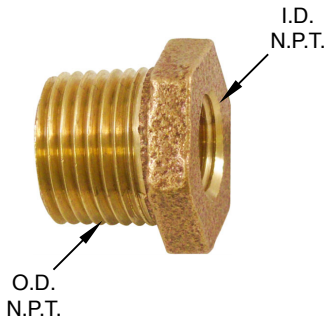

SIZE O.D. x I.D.	BRASS		GALVANIZED		BLACK	
	PART NO.	PRICE EA.	PART NO.	PRICE EA.	PART NO.	PRICE EA.
1/4" x 1/8"	209P-4-2	$0.48	GBX1418	$0.51	BBX1418	$0.44
3/8" x 1/8"	209P-6-2	$0.82	GBX3818	$0.55	BBX3818	$0.50
3/8" x 1/4"	209P-6-4	$0.63	GBX3814	$0.55	BBX3814	$0.50
1/2" x 1/8"	209P-8-2	$1.54	GBX1218	$0.94	BBX1218	$0.84
1/2" x 1/4"	209P-8-4	$1.31	GBX1214	$0.94	BBX1214	$0.84
1/2" x 3/8"	209P-8-6	$1.26	GBX1238	$0.94	BBX1238	$0.84
3/4" x 1/8"	209P-12-2	$2.11	GBX3418	$1.42	BBX3418	$1.36
3/4" x 1/4"	209P-12-4	$2.28	GBX3414	$1.42	BBX3414	$1.26
3/4" x 3/8"	209P-12-6	$1.89	GBX3438	$1.47	BBX3438	$1.26
3/4" x 1/2"	209P-12-8	$1.89	GBX3412	$1.42	BBX3412	$1.26
1" x 3/8"	B-10038	$3.59	GBX1038	$3.19	BBX1038	$1.45
1" x 1/2"	B-10012	$2.86	GBX1012	$1.85	BBX1012	$1.08
1" x 3/4"	B-10034	$2.52	GBX1034	$1.75	BBX1034	$1.08
1-1/4" x 1/2"	B-11412	$5.88	GBX11412	$2.60	BBX11412	$1.55
1-1/4" x 3/4"	B-11434	$4.88	GBX11434	$2.37	BBX11434	$1.39
1-1/4" x 1"	B-11410	$4.88	GBX11410	$2.37	BBX11410	$1.39
1-1/2" x 1/2"	B-11212	$7.62	GBX11212	$3.42	BBX11212	$1.77
1-1/2" x 3/4"	B-11234	$7.62	GBX11234	$3.42	BBX11234	$1.77
1-1/2" x 1"	B-11210	$6.23	GBX11210	$3.09	BBX11210	$1.55
1-1/2" x 1-1/4"	B-112114	$6.23	GBX112114	$2.85	BBX112114	$1.78
2" x 1/2"	B-20012	$11.50	GBX2012	$4.28	BBX2012	$2.67
2" x 3/4"	B-20034	$11.50	GBX2034	$3.98	BBX2034	$2.26
2" x 1"	B-20010	$11.50	GBX2010	$3.76	BBX2010	$2.11
2" x 1-1/4"	B-200114	$9.54	GBX20114	$3.76	BBX20114	$2.11
2" x 1-1/2"	B-200112	$9.54	GBX20112	$3.30	BBX20112	$2.37