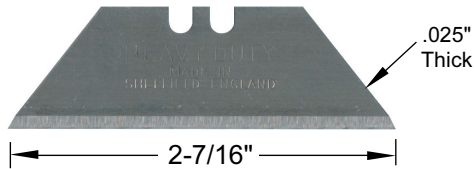

STANLEY HEAVY DUTY BLADE 5 PACK & 10 PACK

Model 11-921 **Heavy Duty** replacement Utility Knife Blade can be used with all Stanley Knives. Blade is interchangeable with other makes of utility knives.

PART NO.	BLADE PACKS	PRICES	
		1-11	12+
11-921	5 Blade Pack (old #1992-5)	$1.55	$1.45