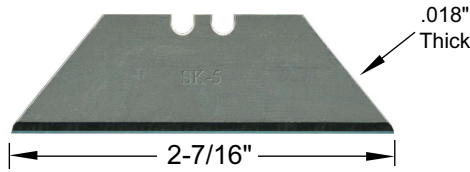

UTILITY KNIFE BLADES

PPE STANDARD DUTY BKB BLADE

Featuring a new improved cutting edge!

PART NO.	BLADE PACKS	PRICES		
		1-11	12-23	24+
BKB5	5 Blade Pack	\$.60	\$.57	\$.55
BKB100	100 Blade Dispenser	8.55	8.10	7.70