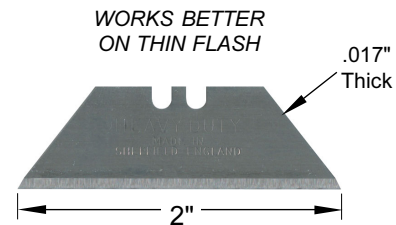

PPE MEDIUM DUTY RKB BLADE

**3 OR 2
NOTCH BLADES
ARE
INTERCHANGEABLE**

PART NO.	BLADE PACKS	PRICES	
		1-11	12+
RKB-5	5 Blade Pack	\$.64	\$.60
RKB-100	100 Blade Pack	9.49	9.02

Contains 20 pkgs. of 5 blades each in a dispenser box (100 blades)

STANLEY STANDARD DUTY BLADE

WORKS BETTER
ON THIN FLASH

PART NO.	BLADE PACK	PRICES	
		1-11	12+
11-911-5	5 Blade Pack	\$1.25	\$1.20

Featuring a
new improved
cutting edge!

HOOK BLADE

TWO CUTTING
EDGES!

PART NO.	BLADE PACKS	PRICES	
		1-11	12+
LKB-5	5 Blade Pack	\$1.57	\$1.52
LKB-100	100 Blade Pack	29.48	-