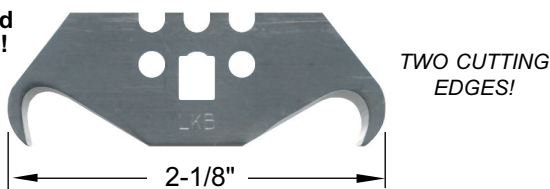

STANLEY STANDARD DUTY BLADE

WORKS BETTER
ON THIN FLASH

PART NO.	BLADE PACK	PRICES	
		1-11	12+
11-911-5	5 Blade Pack	\$1.25	\$1.20

Featuring a
new improved
cutting edge!

HOOK BLADE

TWO CUTTING
EDGES!

PART NO.	BLADE PACKS	PRICES	
		1-11	12+
LKB-5	5 Blade Pack	\$1.57	\$1.52
LKB-100	100 Blade Pack	29.48	-

ROUNDED EDGE SAFETY BLADE

DESIGNED TO
REDUCE NICKS AND
PUNCTURE WOUNDS
WHILE TRIMMING

PART NO.	BLADE PACK	PRICES	
		1-11	12+
11-987-5	5 Blade Pack - High Carbon Steel	\$1.20	\$1.10