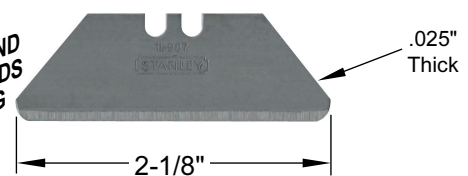

STANLEY STANDARD DUTY BLADE

WORKS BETTER
ON THIN FLASH

PART NO.	BLADE PACK	PRICES	
		1-11	12+
11-911-5	5 Blade Pack	\$1.25	\$1.20

Featuring a
new improved
cutting edge!

HOOK BLADE

TWO CUTTING
EDGES!

PART NO.	BLADE PACKS	PRICES	
		1-11	12+
LKB-5	5 Blade Pack	\$1.57	\$1.52
LKB-100	100 Blade Pack	29.48	-

ROUNDED EDGE SAFETY BLADE

DESIGNED TO
REDUCE NICKS AND
PUNCTURE WOUNDS
WHILE TRIMMING

PART NO.	BLADE PACK	PRICES	
		1-11	12+
11-987-5	5 Blade Pack - High Carbon Steel	\$1.20	\$1.10