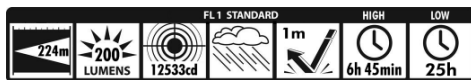

Ultra Bright