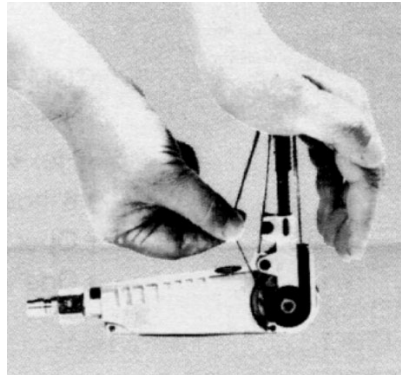

COMPACT AND LIGHT WEIGHT TO LET YOU DO MORE FASTER.

A revolutionary small and lightweight belt sander with high performance pneumatic motor for scores of sanding jobs. It is ideal for all materials and eliminates filing. For optimum performance, it goes deep into hard-to-get-at places, in corners, on spherical surfaces, and round surfaces.

— CAUTION —

Always wear safety glasses while using any tool. If necessary wear ear protection to avoid noise exposure. If vibration exists wear vibration dampening gloves.

PRICE
\$97.⁰⁰

MODEL SM-610
(old model BS-10)

FREE ANGLE SELECTION

Grip can be freely set to match working conditions and the shape of the work by screw adjustment only.

EASY CHANGING OF BELTS

Push, slip off the old belt ... push, and slip on the new one. Changing belts is easy and quick to further improve work efficiency.