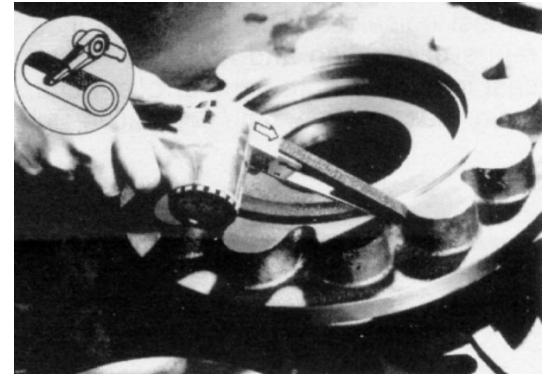

COMPACT AND LIGHT WEIGHT TO LET YOU DO MORE FASTER.

A revolutionary small and lightweight belt sander with high performance pneumatic motor for scores of sanding jobs. It is ideal for all materials and eliminates filing. For optimum performance, it goes deep into hard-to-get-at places, in corners, on spherical surfaces, and round surfaces.

— CAUTION —

Always wear safety glasses while using any tool. If necessary wear ear protection to avoid noise exposure. If vibration exists wear vibration dampening gloves.

PRICE
\$97.⁰⁰

MODEL SM-610
(old model BS-10)

FREE ANGLE SELECTION

Grip can be freely set to match working conditions and the shape of the work by screw adjustment only.

EASY CHANGING OF BELTS

Push, slip off the old belt ... push, and slip on the new one. Changing belts is easy and quick to further improve work efficiency.