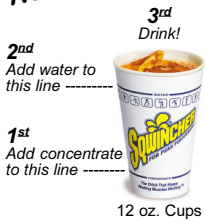

MIX OR MATCH SIZES OR FLAVORS FOR PRICE BREAKS!

WE WANT YOU TO TRY THESE GREAT PRODUCTS!

5.5 Gallon Cooler