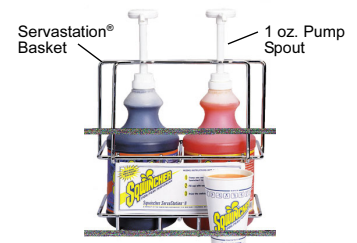

SQWINCHER CONCENTRATE (POWDER & LIQUID)

PACKAGE SIZE & TYPE	PACKAGE YIELD	FLAVORS					PRICES	
		FRUIT PUNCH	ORANGE	LEMON LIME	GRAPE	CHERRY	1-5	6+
47.7 oz. Powder Pack	5 gallons	16405-FP	16404-OR	16408-LL	16406-GR	16401-CH	\$8.56	\$7.97
23.8 oz. Powder Pack	2.5 gallons	16042-FP	16041-OR	16043-LL	16046-GR	16047-CH	\$4.59	\$4.22
64 oz. Liquid Concentrate	5 gallons	30325-FP	30324-OR	30328-LL	30322-GR	30321-CH	\$11.71	\$10.87

MIX OR MATCH SIZES OR FLAVORS FOR PRICE BREAKS!

WE WANT YOU TO TRY THESE GREAT PRODUCTS!

5.5 Gallon Cooler

Cup Dispenser

SQWINCHER ACCESSORIES

PART NO.	DESCRIPTION	PRICE
SQC5	5.5 Gallon Cooler	\$45.00
SQA1	Servastation Kit - Wall Mount Includes: 1 - wall mount basket, 1 - 6oz. to 12oz. cup dispenser, 2 - 1 oz. pump spouts, 2 - tubes of 12 oz. cups (100 ea.)	\$78.55
SQA2	Servastation Basket (only)	\$35.00
SQA3	Water Cooler Kit - Removable Includes: 1 - removable bottled water basket, 1 - 6oz. to 12oz. cup dispenser, 2 - 1 oz. pump spouts, 2 - tubes of 12 oz. cups (100 ea.)	\$81.42
SQA4	Water Cooler Basket (only)	\$38.57
SQA5	Adjustable Cup Dispenser Plastic - holds 6oz. to 12oz. cups	\$14.30
SQA6	12 oz. Cups (20 tubes of 100 cups)	\$191.63
SQA7	1 oz. Pump Spout (fits 64 oz.)	\$3.99