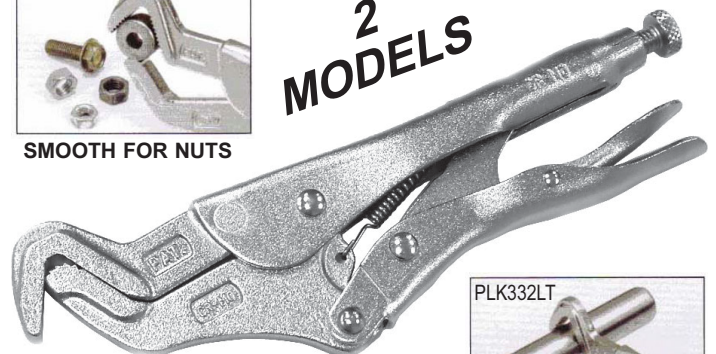

LOCKING PLIERS

CURVED, STRAIGHT, LONG NOSE & PARROT JAW

4 TYPES

- Drop-forged and hardened chrome vanadium steel.
- Precision machined jaws for maximum gripping power.
- Triple riveted and welded center point for added strength.
- Knurled adjustment screw for quick loosening and tightening.
- Smooth, fast clamping and release mechanism.

CURVED JAW LOCKING PLIERS

3 SIZES

SIZE	PART NO.	PRICE EA.
5" LONG	W30752	\$7.20
7" LONG	W30754	8.20
10" LONG	W30756	9.35

LONG NOSE LOCKING PLIERS

2 SIZES

SIZE	PART NO.	PRICE EA.
6-1/2" LONG	W30758	\$8.30
9" LONG	W30760	9.35

STRAIGHT JAW LOCKING PLIERS

10" LONG

Part No. W30757 \$9.65

PARROT JAW LOCKING PLIERS

2 MODELS

SMOOTH FOR NUTS

SERRATED FOR PIPE

Patented.

SALE PRICE

MODEL	PART NO.	PRICE EA.
SMOOTH JAW	PLK331LN	\$12.00 \$9.00
SERRATED JAW	PLK332LT	\$13.00 \$10.00

PLASTIC PROCESS EQUIPMENT, INC.

www.ppe.com • e-mail: sales@ppe.com

6385 Montessouri Street, Las Vegas, Nevada 89113
702-433-6385 • 800-258-8877 • Fax: 702-433-6388