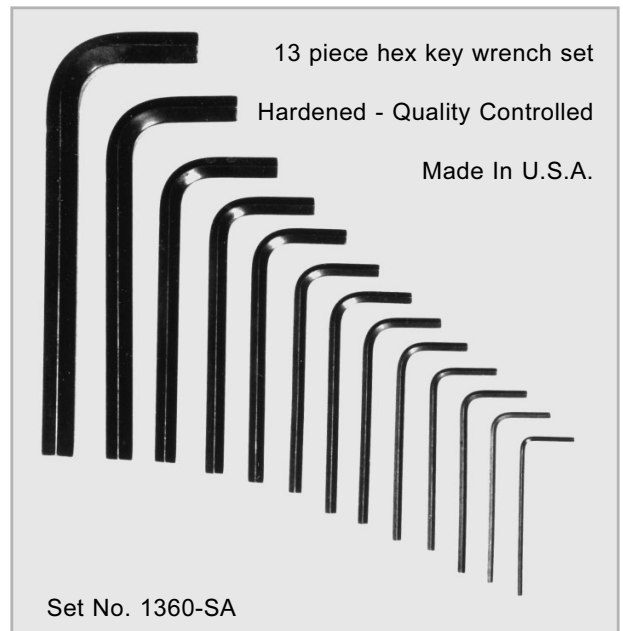

PLASTIC PROCESS EQUIPMENT, INC.

www.ppe.com • e-mail: sales@ppe.com

PPE WEST 6385 Montessouri Street, Las Vegas, Nevada 89113
702-433-6385 • 800-258-8877 • Fax: 702-433-6388

PPE SOUTH 11218 Challenger Avenue, Odessa, Florida 33556
727-834-8888 • 800-282-6783 • Fax: 727-834-8873

8303 CORPORATE PARK DRIVE, MACEDONIA (Cleveland), OHIO 44056, USA

Toll Free: USA, Canada & Mexico
800-362-0706

216-367-7000 • Toll Free: 800-321-0562 • Fax: 216-367-7022 • Order Fax: 800-223-8305