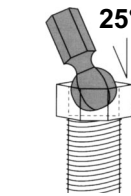

1.5mm, 2mm, 2.5mm,
3mm, 4mm, 5mm,
6mm, 8mm, 10mm

Part No. **W1392**
\$3.80 set

LONG ARM SETS WITH CASE

12 PIECE AMERICAN

12 SAE SIZES:

.050"
1/16"
5/64"
3/32"
7/64"
1/8"
9/64"
5/32"
3/16"
7/32"
1/4"
5/16"

Part No. **W1393**
\$3.95 set

9 PIECE METRIC

9 METRIC SIZES:

1.5mm
2mm
2.5mm
3mm
4mm
5mm
6mm
8mm
10mm

Part No. **W1394**
\$4.15 set

25 PIECE HEX KEY SET WITH CASE AMERICAN & METRIC

12 SAE SIZES: 1/16", 5/64", 3/32", 7/64",
1/8", 9/64", 5/32", 3/16", 7/32", 1/4", 5/16", 3/8"

13 METRIC SIZES: 1.5mm, 2mm, 2.5mm, 3mm, 4mm,
4.5mm, 5mm, 5.5mm, 6mm, 7mm, 8mm, 9mm, 10mm

Part No. **HKS25** \$8.50 set

22 PIECE **BALL END** SET WITH CASE AMERICAN & METRIC

One end
Standard
Hex.

Ball End Hex Keys
allow access to screw
heads at angles up to 25°.

One end
Ball End Hex.

13 SAE SIZES: .050", 1/16", 5/64", 3/32",
7/64", 1/8", 9/64", 5/32", 3/16", 7/32", 1/4", 5/16", 3/8"

9 METRIC SIZES: 1.5mm, 2mm, 2.5mm, 3mm,
4mm, 5mm, 6mm, 8mm, 10mm

Part No. **W80280** \$12.00 set