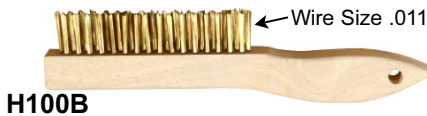

BRASS PRESS TOOLS

FOR USE ON AND AROUND YOUR MOLDS, DIES, NOZZLES, SPRUE BUSHINGS, ETC.
FINEST QUALITY - RUGGED INDUSTRIAL TOOLS - HEAVY DUTY

Brass Brushes have Wood Handles that Won't Melt on Hot Molds.

MIX or MATCH for Quantity Breaks

TYPE	PART NO.	SIZE	TIP	MATERIAL	PRICE EACH		
					1-11	12-23	24+
STRAIGHT ROD TOOLS	M1805	1/8" DIA. X 7" LONG	POINTED	BRASS	\$1.95	\$1.85	\$1.75
	B1800	1/8" DIA. X 14" LONG	POINTED	BRASS	\$3.75	\$3.55	\$3.40
	D3600	3/16" DIA. X 14" LONG	POINTED	BRASS	\$3.75	\$3.55	\$3.40
	L1400	1/4" DIA. X 14" LONG	POINTED	BRASS	\$4.40	\$4.20	\$3.95
	LX1400	1/4" DIA. X 23" LONG	POINTED	BRASS	\$7.40	\$7.05	\$6.65
	E3800	3/8" DIA. X 15" LONG	BLUNT	BRASS	\$5.20	\$4.95	\$4.70
	F380P	3/8" DIA. X 15" LONG	POINTED	BRASS	\$5.40	\$5.15	\$4.85
90° BENT ROD TOOLS	FX380P	3/8" DIA. X 24" LONG	POINTED	BRASS	\$8.60	\$8.20	\$7.75
	A1890	1/8" DIA. X 14" LONG	POINTED	BRASS	\$3.75	\$3.55	\$3.40
	C3690	3/16" DIA. X 14" LONG	POINTED	BRASS	\$3.75	\$3.55	\$3.40
	K1490	1/4" DIA. X 14" LONG	POINTED	BRASS	\$4.40	\$4.20	\$3.95
SCRAPERS	N1432	1/4" DIA. X 38" LONG	POINTED	ALUMINUM	\$6.50	\$6.15	\$5.85
	BBRS12	1/8" X 1" X 12" LONG	CHISEL	ALUMINUM	\$5.00	\$4.75	\$4.50
	BBRS18	1/8" X 1" X 17" LONG	CHISEL	ALUMINUM	\$6.25	\$5.95	\$5.60
	G181S	1/8" X 1" X 12" LONG	CHISEL	BRASS	\$7.58	\$7.17	\$6.80
BRUSHES	GXL181S	1/8" X 1" X 17" LONG	CHISEL	BRASS	\$11.14	\$10.79	\$10.15
	P032B	3-1/4" LONG / .0045 WIRE	N/A	BRASS	\$1.50	\$1.45	\$1.40
	TS714S	7-1/4" LONG / .0055 WIRE	N/A	STAINLESS STEEL	\$.95	\$.90	\$.85
	J778B	7-1/4" LONG / .0055 WIRE	N/A	BRASS	\$.85	\$.80	\$.75
	R858B	8-5/8" LONG / .0075 WIRE	N/A	BRASS	\$1.70	\$1.60	\$1.52
	H100B	10" LONG / .011 WIRE	N/A	BRASS	\$4.60	\$4.35	\$4.10
SCREWDRIVER	† EX3880	13" LONG X 5/16" BLADE	FLAT	BRASS	\$8.00	\$7.60	\$7.20