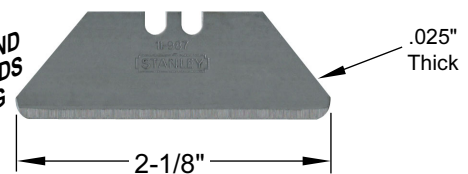

ROUNDED EDGE SAFETY BLADE

DESIGNED TO
REDUCE NICKS AND
PUNCTURE WOUNDS
WHILE TRIMMING

PART NO.	BLADE PACK	PRICES	
		1-11	12+
11-987-5	5 Blade Pack - High Carbon Steel	$1.20	$1.10