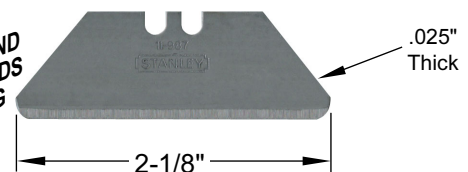

STANLEY STANDARD DUTY BLADE

WORKS BETTER
ON THIN FLASH

PART NO.	BLADE PACK	PRICES	
		1-11	12+
11-911-5	5 Blade Pack	\$1.25	\$1.20

Featuring a
new improved
cutting edge!

HOOK BLADE

PART NO.	BLADE PACKS	PRICES	
		1-11	12+
LKB-5	5 Blade Pack	\$1.57	\$1.52
LKB-100	100 Blade Pack	29.48	-

ROUNDED EDGE SAFETY BLADE

DESIGNED TO
REDUCE NICKS AND
PUNCTURE WOUNDS
WHILE TRIMMING

PART NO.	BLADE PACK	PRICES	
		1-11	12+
11-987-5	5 Blade Pack - High Carbon Steel	\$1.20	\$1.10