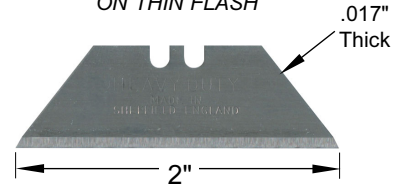

## PPE MEDIUM DUTY RKB BLADE

**3 OR 2  
NOTCH BLADES  
ARE  
INTERCHANGEABLE**

PART NO.	BLADE PACKS	PRICES	
		1-11	12+
RKB-5	5 Blade Pack	\$ .64	\$ .60
RKB-100	100 Blade Pack	9.49	9.02

Contains 20 pkgs. of 5 blades each in a dispenser box (100 blades)

## STANLEY STANDARD DUTY BLADE

WORKS BETTER  
ON THIN FLASH

PART NO.	BLADE PACK	PRICES	
		1-11	12+
11-911-5	5 Blade Pack	\$1.10	\$1.05

Featuring a  
new improved  
cutting edge!