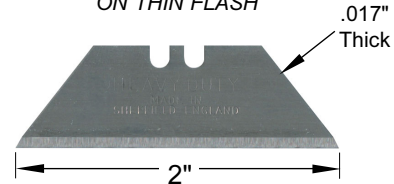

PPE MEDIUM DUTY RKB BLADE

**3 OR 2
NOTCH BLADES
ARE
INTERCHANGEABLE**

PART NO.	BLADE PACKS	PRICES	
		1-11	12+
RKB-5	5 Blade Pack	\$.64	\$.60
RKB-100	100 Blade Pack	9.49	9.02

Contains 20 pkgs. of 5 blades each in a dispenser box (100 blades)

STANLEY STANDARD DUTY BLADE

WORKS BETTER
ON THIN FLASH

PART NO.	BLADE PACK	PRICES	
		1-11	12+
11-911-5	5 Blade Pack	\$1.25	\$1.20

Featuring a
new improved
cutting edge!

HOOK BLADE

PART NO.	BLADE PACKS	PRICES	
		1-11	12+
LKB-5	5 Blade Pack	\$1.57	\$1.52
LKB-100	100 Blade Pack	29.48	-