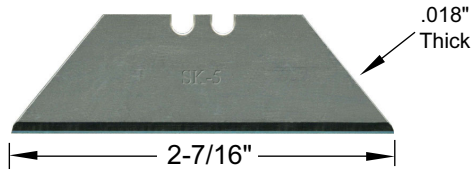

UTILITY KNIFE BLADES

PPE STANDARD DUTY BKB BLADE

Featuring a new improved cutting edge!

PART NO.	BLADE PACKS	PRICES		
		1-11	12-23	24+
BKB5	5 Blade Pack	\$.60	\$.57	\$.55
BKB100	100 Blade Dispenser	8.55	8.10	7.70