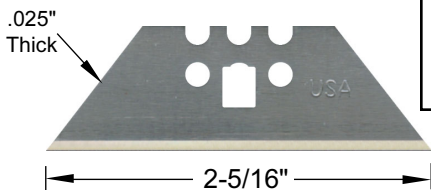

PPE MEDIUM DUTY RKB BLADE

**3 OR 2
NOTCH BLADES
ARE
INTERCHANGEABLE**

PART NO.	BLADE PACKS	PRICES	
		1-11	12+
RKB-5	5 Blade Pack	$ .64	$ .60
RKB-100	100 Blade Pack	9.49	9.02

Contains 20 pkgs. of 5 blades each in a dispenser box (100 blades)