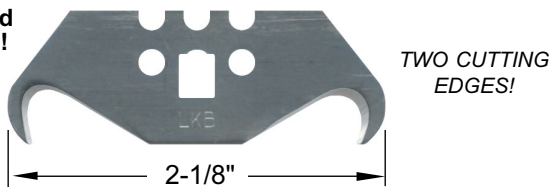

HOOK BLADE

PART NO.	BLADE PACKS	PRICES	
		1-11	12+
LKB-5	5 Blade Pack	$1.57	$1.52
LKB-100	100 Blade Pack	29.48	-