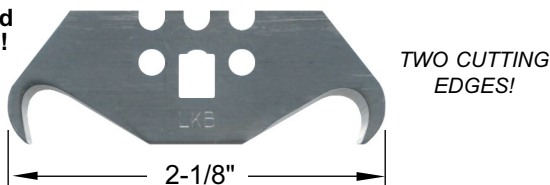

STANLEY STANDARD DUTY BLADE

WORKS BETTER
ON THIN FLASH

PART NO.	BLADE PACK	PRICES	
		1-11	12+
11-911-5	5 Blade Pack	\$1.25	\$1.20

Featuring a
new improved
cutting edge!

HOOK BLADE

PART NO.	BLADE PACKS	PRICES	
		1-11	12+
LKB-5	5 Blade Pack	\$1.57	\$1.52
LKB-100	100 Blade Pack	29.48	-

ROUNDED EDGE SAFETY BLADE

DESIGNED TO
REDUCE NICKS AND
PUNCTURE WOUNDS
WHILE TRIMMING

PART NO.	BLADE PACK	PRICES	
		1-11	12+
11-987-5	5 Blade Pack - High Carbon Steel	\$1.20	\$1.10