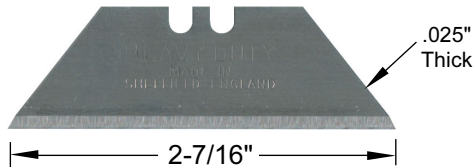

STANLEY HEAVY DUTY BLADE 5 PACK & 10 PACK

Model 11-921 **Heavy Duty** replacement Utility Knife Blade can be used with all Stanley Knives. Blade is interchangeable with other makes of utility knives.

PART NO.	BLADE PACKS	PRICES	
		1-11	12+
11-921	5 Blade Pack (old #1992-5)	$1.55	$1.45