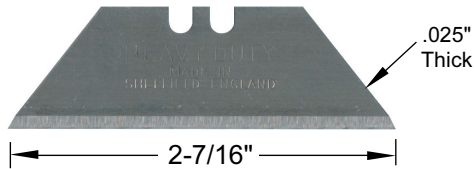

STANLEY HEAVY DUTY BLADE 5 PACK & 10 PACK

Model 11-921 **Heavy Duty** replacement Utility Knife Blade can be used with all Stanley Knives. Blade is interchangeable with other makes of utility knives.

PART NO.	BLADE PACKS	PRICES	
		1-11	12+
11-921	5 Blade Pack (old #1992-5)	$1.35	$1.30
11-921H	10 Blade Dispenser (old #1992-10)	1.75	-