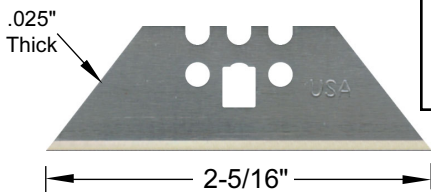

PPE MEDIUM DUTY RKB BLADE

**3 OR 2
NOTCH BLADES
ARE
INTERCHANGEABLE**

PART NO.	BLADE PACKS	PRICES	
		1-11	12+
RKB-5	5 Blade Pack	$ .64	$ .60
RKB-100	100 Blade Pack	9.49	9.02

Contains 20 pkgs. of 5 blades each in a dispenser box (100 blades)