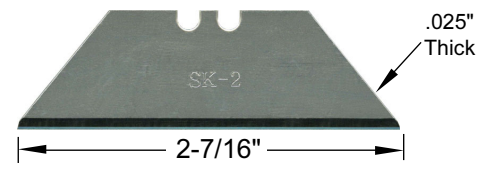

LONG LASTING HEAVY DUTY SK2 BLADE

New harder high carbon steel! Longer lasting.

PART NO.	BLADE PACKS	PRICES	
		1-11	12+
SK2-005	5 Blade Pack	$ .99	$ .94
SK2-100	100 Blade Dispenser	11.95	-