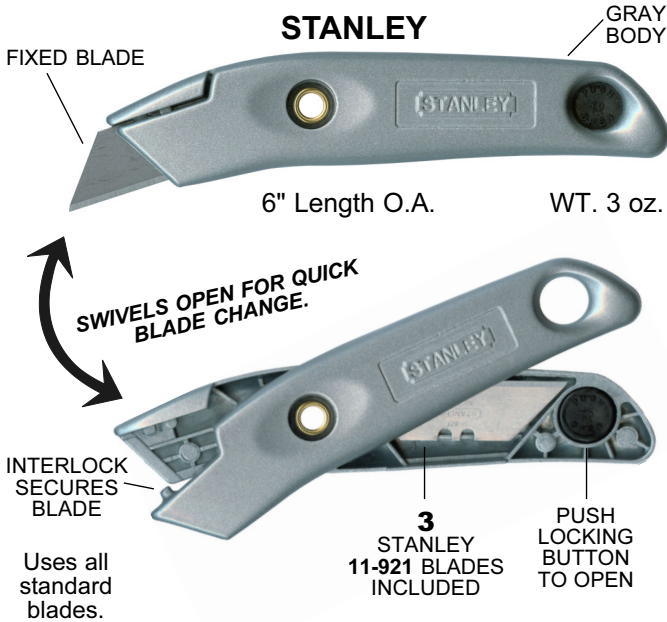

ERGONOMIC UTILITY KNIVES WITH SWIVEL-LOCK® BUTTON

FOR QUICK POSITIVE BLADE CHANGES WITHOUT USING TOOLS

FIXED BLADE

Model 10-399 Fixed blade Ergonomic Utility Knife is a new concept in design. The new Swivel-Lock design allows a blade change in just seconds without the use of tools. Its ergonomic shape reduces fatigue during long periods of use.

PART NO.	DESCRIPTION	PRICES	
		1-23	24+
10-399	Fixed Swivel-Lock Knife	\$4.75	\$4.60

RETRACTABLE BLADE

Model 10-989 Safety Ergonomic Utility Knife by Stanley is a new concept in design. The new Swivel-Lock design allows a blade change in just seconds without the use of tools. Its ergonomic shape reduces fatigue during long periods of use. This model has a retractable blade with 3 cutting positions plus fully retractable position for safer handling.

PART NO.	DESCRIPTION	PRICES	
		1-23	24+
10-989	Retractable Swivel-Lock Knife	\$7.15	\$6.90
SMS-989	Spare Metal Slide	\$2.00 EA.	

UTILITY KNIVES HEAVY DUTY

ERGONOMIC HANDLE DESIGN- FITS THE CURVE OF YOUR HAND
QUICK BLADE CHANGE FEATURE- NO TOOLS NEEDED (PATENTED)