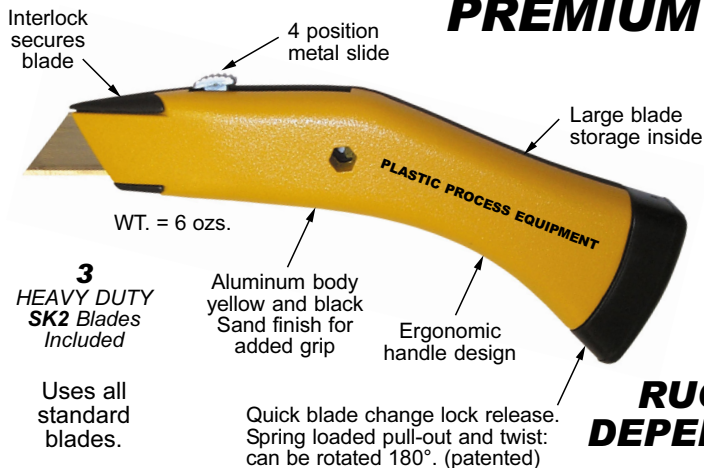

PREMIUM QUALITY

RUGGED DEPENDABLE

— SPARE BLADES —

PART NO.	PRICES	
	1-11	12+
BK073	$4.65	$4.45

PART NO.	BLADE PACKS	PRICES	
		1-11	12+
SK2-005	5 Blade Pack	$ .99	$ .94
SK2-100	100 Blade Dispenser	11.95	-

PART NO.	PRICES	
	1-11	12+
BK076	$4.80	$4.55