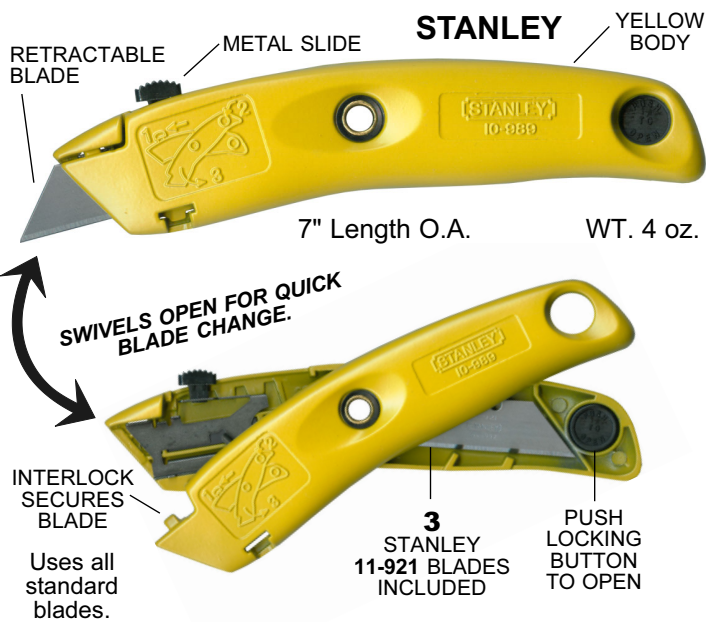

ERGONOMIC UTILITY KNIVES WITH SWIVEL-LOCK® BUTTON

FOR QUICK POSITIVE BLADE CHANGES WITHOUT USING TOOLS

FIXED BLADE

Model 10-399 Fixed blade Ergonomic Utility Knife is a new concept in design. The new Swivel-Lock design allows a blade change in just seconds without the use of tools. Its ergonomic shape reduces fatigue during long periods of use.

PART NO.	DESCRIPTION	PRICES	
		1-23	24+
10-399	Fixed Swivel-Lock Knife	\$4.90	\$4.75

RETRACTABLE BLADE

Model 10-989 Safety Ergonomic Utility Knife by Stanley is a new concept in design. The new Swivel-Lock design allows a blade change in just seconds without the use of tools. Its ergonomic shape reduces fatigue during long periods of use. This model has a retractable blade with 3 cutting positions plus fully retractable position for safer handling.

PART NO.	DESCRIPTION	PRICES	
		1-23	24+
10-989	Retractable Swivel-Lock Knife	\$7.35	\$7.10
SMS-989	Spare Metal Slide	\$2.00 EA.	

UTILITY KNIVES HEAVY DUTY

ERGONOMIC HANDLE DESIGN- FITS THE CURVE OF YOUR HAND
QUICK BLADE CHANGE FEATURE- NO TOOLS NEEDED (PATENTED)

PREMIUM QUALITY

RUGGED DEPENDABLE

— SPARE BLADES —

PART NO.	PRICES	
	1-11	12+
BK073	\$4.65	\$4.45

PART NO.	BLADE PACKS	PRICES	
		1-11	12+
SK2-005	5 Blade Pack	\$.99	\$.94
SK2-100	100 Blade Dispenser	11.95	-