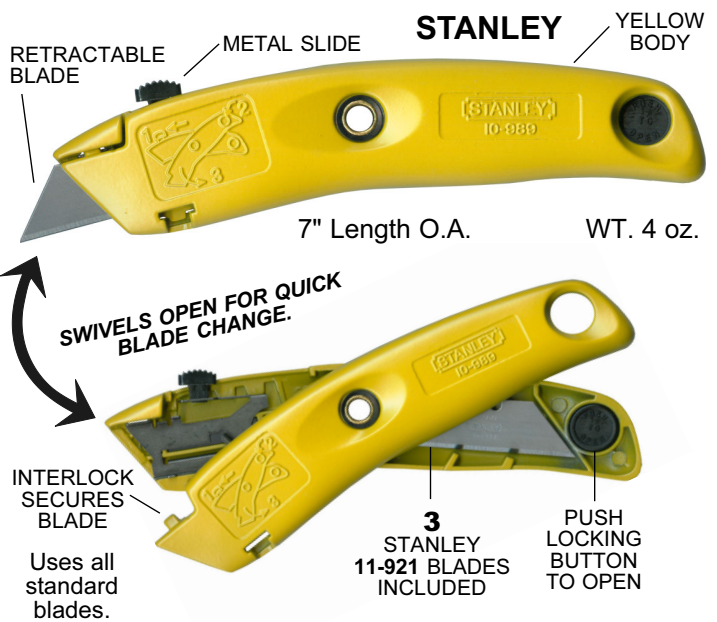

ERGONOMIC UTILITY KNIVES WITH SWIVEL-LOCK® BUTTON

FOR QUICK POSITIVE BLADE CHANGES WITHOUT USING TOOLS

FIXED BLADE

Model 10-399 Fixed blade Ergonomic Utility Knife is a new concept in design. The new Swivel-Lock design allows a blade change in just seconds without the use of tools. Its ergonomic shape reduces fatigue during long periods of use.

PART NO.	DESCRIPTION	PRICES	
		1-23	24+
10-399	Fixed Swivel-Lock Knife	\$4.75	\$4.60

RETRACTABLE BLADE

Model 10-989 Safety Ergonomic Utility Knife by Stanley is a new concept in design. The new Swivel-Lock design allows a blade change in just seconds without the use of tools. Its ergonomic shape reduces fatigue during long periods of use. This model has a retractable blade with 3 cutting positions plus fully retractable position for safer handling.

PART NO.	DESCRIPTION	PRICES	
		1-23	24+
10-989	Retractable Swivel-Lock Knife	\$7.15	\$6.90
SMS-989	Spare Metal Slide	\$2.00 EA.	

UTILITY KNIVES HEAVY DUTY

ERGONOMIC HANDLE DESIGN- FITS THE CURVE OF YOUR HAND
QUICK BLADE CHANGE FEATURE- NO TOOLS NEEDED (PATENTED)

PREMIUM QUALITY

RUGGED DEPENDABLE

— SPARE BLADES —

PART NO.	PRICES	
	1-11	12+
BK073	\$4.65	\$4.45

PART NO.	BLADE PACKS	PRICES	
		1-11	12+
SK2-005	5 Blade Pack	\$.99	\$.94
SK2-100	100 Blade Dispenser	11.95	-