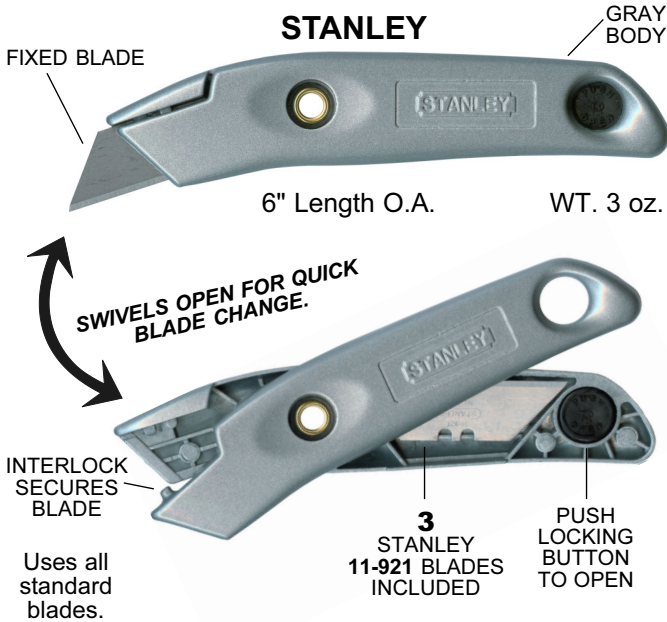

ERGONOMIC UTILITY KNIVES WITH SWIVEL-LOCK® BUTTON

FOR QUICK POSITIVE BLADE CHANGES WITHOUT USING TOOLS

FIXED BLADE

Model 10-399 Fixed blade Ergonomic Utility Knife is a new concept in design. The new Swivel-Lock design allows a blade change in just seconds without the use of tools. Its ergonomic shape reduces fatigue during long periods of use.

PART NO.	DESCRIPTION	PRICES	
		1-23	24+
10-399	Fixed Swivel-Lock Knife	\$4.90	\$4.75

RETRACTABLE BLADE

Model 10-989 Safety Ergonomic Utility Knife by Stanley is a new concept in design. The new Swivel-Lock design allows a blade change in just seconds without the use of tools. Its ergonomic shape reduces fatigue during long periods of use. This model has a retractable blade with 3 cutting positions plus fully retractable position for safer handling.

PART NO.	DESCRIPTION	PRICES	
		1-23	24+
10-989	Retractable Swivel-Lock Knife	\$7.35	\$7.10
SMS-989	Spare Metal Slide	\$2.00 EA.	

UTILITY KNIVES HEAVY DUTY

ERGONOMIC HANDLE DESIGN- FITS THE CURVE OF YOUR HAND
QUICK BLADE CHANGE FEATURE- NO TOOLS NEEDED (PATENTED)