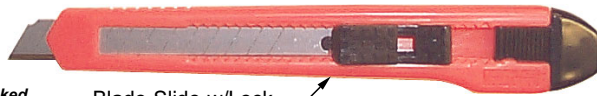

TRIMMING KNIVES W/ BREAK AWAY BLADES

MOLDED ABS HANDLE (multi-colors)
Blue - Green - Yellow - Pink - Orange

ISO-9001
MANUFACTURED IN A QUALITY
SYSTEM CERTIFIED FACILITY.

MOLDED ABS HANDLE (multi-colors)
Blue - Green - Yellow - Orange

Packed
50 per
package.

Blade Slide w/Lock

Model K-130 Knife 5" LONG

- 1-49 Knives (1 Blade Included) \$.46ea.
 - 50-99 Knives \$.44 ea.
 - 100+ knives \$.40 ea.
- Also accepts **CERAMIC Blade #42360CC.**