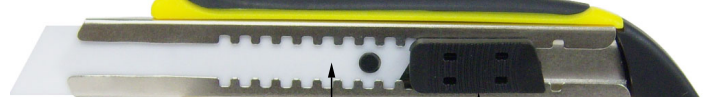

CERAMIC AUTO-LOCK TRIMMING KNIFE

HEAVY DUTY
Stainless Steel
Blade Track.

13
Break-Away
Points

One Piece Auto-Lock Slide Holds
Blade Position Automatically.

Model 42050CC Knife

- 1-11 Knives (1 blade included) \$6.40 ea.
 - 12+ knives \$6.10 ea.
- Handle also accepts Steel Blade #SNB & #42345N.

Ceramic 9mm Blade for 42050CC Knife

13
Points

Part No. 42360CC (1 blade)

1-11 Blades . . . \$4.95 ea. | 12+ Blades . . . \$4.70 ea.

CERAMIC AUTO-LOCK TRIMMING KNIFE

HEAVY DUTY
Stainless Steel
Blade Track.

13
Break-Away
Points

One Piece Auto-Lock Slide Holds
Blade Position Automatically.

Model 42035CC Knife

- 1-11 Knives (1 blade included) \$8.35 ea.
 - 12+ knives \$7.95 ea.
- Handle also accepts Steel Blade #K7B & #42330N.

Ceramic 18mm Blade for 42035CC Knife