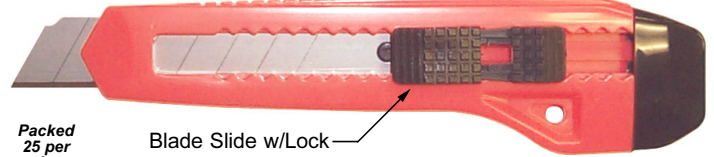

Packed
50 per
package.

Blade Slide w/Lock

Model K-130 Knife 5" LONG

- 1-49 Knives (1 Blade Included) \$.46ea.
 - 50-99 Knives \$.44 ea.
 - 100+ knives \$.40 ea.
- Also accepts **CERAMIC Blade #42360CC.**

9mm Blades for K-130 Knife

13 Points

Part No. SNB (5 blades per pack)

1-23 Packs . . . \$.82 pk. | 24+ Packs . . . \$.72 pk.

Part No. SNB-100 (100 blades per pack)

1-9 Packs . . . \$10.50 pk. | 10-19 Packs . . . \$9.50 pk. | 20+ Packs . . . \$9.05 pk.

Part No. SNB-500 (500 blades per pack)

Price . . . \$42.00 pk.

Packed
25 per
package.

Blade Slide w/Lock

Model K-700 Knife 6" LONG

- 1-24 Knives (1 Blade Included) \$1.02 ea.
 - 25-75 Knives \$.96 ea.
 - 100+ Knives \$.92 ea.
- Also accepts **CERAMIC Blade #42340CC.**