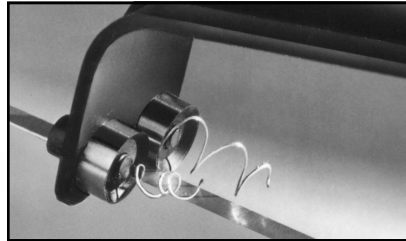

VERSA-BURR DEFLASHING TOOLS

FOR QUICK EASY DEFLASHING OR DEBURRING OF
PLASTICS – ALUMINUM – BRASS – CAST IRON – STEEL

VERSA-BURR COUNTERSINK

PPE Versa-Burr Countersink includes Handle, 3/4" Countersink and Holding Arm. Arm telescopes from 1" to 4-3/8" in length and locks in 1/8" increments.

PART NO.	DESCRIPTION	PRICE
VB22650	Versa-Burr Countersink Complete as shown	\$23.30
VB22665	Versa-Burr Arm - M7 Thread	\$4.20
VB22155	1/2" Countersink	\$12.75
VB22160	3/4" Countersink	\$15.95
VB22165	1-1/4" Countersink	\$23.20

* Price breaks on other catalog page.

DOUBLE-BURR CUTS TWO EDGES SIMULTANEOUSLY

This tool simultaneously removes burrs from both sides of workpiece from 1/32" to 1/2" thick. It employs unique new round cutting blades that can be rotated around circumference and reversed for long life. Blades are made of M-2 steel and are hardened to 64 Rc. Safety guard included.

Deburring both sides of workpiece - simultaneously.

Heavy-duty deburring of a straight edge with one blade placed in center of holder.

PART NO.	DESCRIPTION	PRICE
VB22060	Double-Burr Complete with Guard and Two Blades	\$13.40
VB22065	Round M-2 Steel Cutting Blades	\$3.55
VB22062	Knuckle Guard with screw and nut	\$6.65