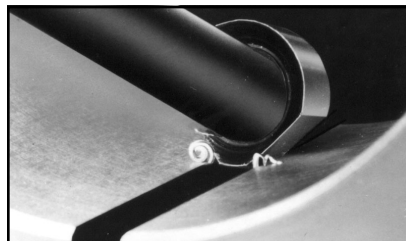

VERSA-BURR DEFLASHING TOOLS

FOR QUICK EASY DEFLASHING OR DEBURRING OF
PLASTICS – ALUMINUM – BRASS – CAST IRON – STEEL

VERSA-BURR COUNTERSINK

PPE Versa-Burr Countersink includes Handle, 3/4" Countersink and Holding Arm. Arm telescopes from 1" to 4-3/8" in length and locks in 1/8" increments.

* Price breaks on other catalog page.

DOUBLE-BURR CUTS TWO EDGES SIMULTANEOUSLY

This tool simultaneously removes burrs from both sides of workpiece from 1/32" to 1/2" thick. It employs unique new round cutting blades that can be rotated around circumference and reversed for long life. Blades are made of M-2 steel and are hardened to 64 Rc. Safety guard included.

Deburring both sides of workpiece - simultaneously.

Heavy-duty deburring of a straight edge with one blade placed in center of holder.

PART NO.	DESCRIPTION	PRICE
VB22060	Double-Burr Complete with Guard and Two Blades	\$13.40
VB22065	Round M-2 Steel Cutting Blades	\$3.55
VB22062	Knuckle Guard with screw and nut	\$6.65

VERSA-BURR KEYWAY

This tool deburrs keyways from 1/8" to 1/4" wide with "V" side, up to 3/8" wide with rounded side.

Deburring inside diameter keyway.

Deburring outside diameter keyway.

PART NO.	DESCRIPTION	PRICE
VB22770	Versa-Burr Keyway Complete with Handle, Arm and Blade	\$9.65
VB22075	Versa-Burr Keyway Blade	\$3.25