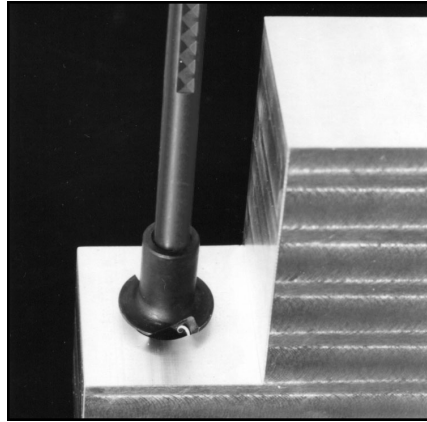

VERSA-BURR DEFLASHING TOOLS

FOR QUICK EASY DEFLASHING OR DEBURRING OF
PLASTICS – ALUMINUM – BRASS – CAST IRON – STEEL

VERSA-BURR COUNTERSINK

PPE Versa-Burr Countersink includes Handle, 3/4" Countersink and Holding Arm. Arm telescopes from 1" to 4-3/8" in length and locks in 1/8" increments.

PART NO.	DESCRIPTION	PRICE
VB22650	Versa-Burr Countersink Complete as shown	\$23.30
VB22665	Versa-Burr Arm - M7 Thread	\$4.20
VB22155	1/2" Countersink	\$12.75
VB22160	3/4" Countersink	\$15.95
VB22165	1-1/4" Countersink	\$23.20

* Price breaks on other catalog page.

DOUBLE-BURR CUTS TWO EDGES SIMULTANEOUSLY

This tool simultaneously removes burrs from both sides of workpiece from 1/32" to 1/2" thick. It employs unique new round cutting blades that can be rotated around circumference and reversed for long life. Blades are made of M-2 steel and are hardened to 64 Rc. Safety guard included.

Deburring both sides of workpiece - simultaneously.

Heavy-duty deburring of a straight edge with one blade placed in center of holder.

PART NO.	DESCRIPTION	PRICE
VB22060	Double-Burr Complete with Guard and Two Blades	\$13.40
VB22065	Round M-2 Steel Cutting Blades	\$3.55
VB22062	Knuckle Guard with screw and nut	\$6.65