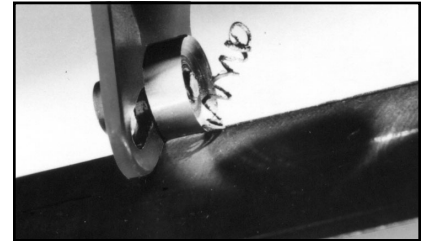

VERSA-BURR DEFLASHING TOOLS

FOR QUICK EASY DEFLASHING OR DEBURRING OF
PLASTICS – ALUMINUM – BRASS – CAST IRON – STEEL

VERSA-BURR COUNTERSINK

PPE Versa-Burr Countersink includes Handle, 3/4" Countersink and Holding Arm. Arm telescopes from 1" to 4-3/8" in length and locks in 1/8" increments.

PART NO.	DESCRIPTION	PRICE
VB22650	Versa-Burr Countersink Complete as shown	\$23.30
VB22665	Versa-Burr Arm - M7 Thread	\$4.20
VB22155	1/2" Countersink	\$12.75
VB22160	3/4" Countersink	\$15.95
VB22165	1-1/4" Countersink	\$23.20

* Price breaks on other catalog page.

DOUBLE-BURR CUTS TWO EDGES SIMULTANEOUSLY

This tool simultaneously removes burrs from both sides of workpiece from 1/32" to 1/2" thick. It employs unique new round cutting blades that can be rotated around circumference and reversed for long life. Blades are made of M-2 steel and are hardened to 64 Rc. Safety guard included.

Deburring both sides of workpiece - simultaneously.

Heavy-duty deburring of a straight edge with one blade placed in center of holder.

PART NO.	DESCRIPTION	PRICE
VB22060	Double-Burr Complete with Guard and Two Blades	\$13.40
VB22065	Round M-2 Steel Cutting Blades	\$3.55
VB22062	Knuckle Guard with screw and nut	\$6.65