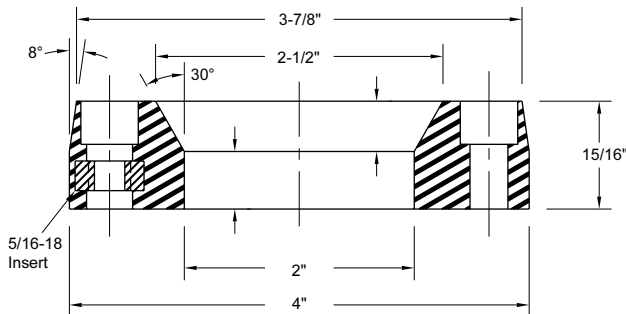

LOCATING RING SMART CAPS™

MOLD STATUS IDENTIFICATION MARKERS

-FEATURES-

- Smart Caps snap on or off your mold locating rings quickly.
- Tells at a glance, even 50 feet away, the status of your molds.
- Holds a condition note or work order safely under the Smart Cap.
- Three Status Smart Caps available
 Green Cap: Ready To Mold
 Red Cap: Mold Needs Work
 Yellow Cap: Mold Needs Preventive Maintenance before storage
- Fits 4" dia. locating rings.

PART NUMBER	DESCRIPTION	QUANTITY PRICES	
		1-9	10+
SCG100	GREEN: READY TO MOLD		
SCR150	RED: NEEDS WORK	\$1.77 ea.	\$1.68 ea.
SCY200	YELLOW: P.M. REQ'D		

MIX OR MATCH FOR QUANTITY PRICE BREAKS

"Now our molds tell us what needs to happen. The mold doesn't sit, waiting for someone to find out if it needs work. And we never hang a mold until it's ready. It's so simple"
 Darryl Lawrence, President
 Excelerated Mold Group

4" PLASTIC LOCATING RING

*DEVELOPED BY A
 PLASTICS MOLDER
 FOR USE BY
 ANY MOLDER
 WHO WILL USE THEM!*

-FEATURES-

- Made of 30% fiber filled polycarbonate, engineering grade material.
- Tensile strength, 16,500 psi @ 73°
 Flexural strength, 23,000 psi
 Compressive strength, 21,000 psi
 Shear strength, 9,500 psi
- Two (2) molded-in aluminum 5/16-18 threaded inserts for easy ring removal.
- Standard hole patterns (1-21/32" Radius).
- Replaces common 6501 & 6501 LN Rings.
- Helps reduce platen damage and nozzle heater band contact.
- Form fits to work platens.
- Easier to handle for faster set ups.
- Easy to clean of leaking plastics.
- Prevents electrical shorts.
- Withstands 300°F continuous temperature.
- Made in the U.S.A.