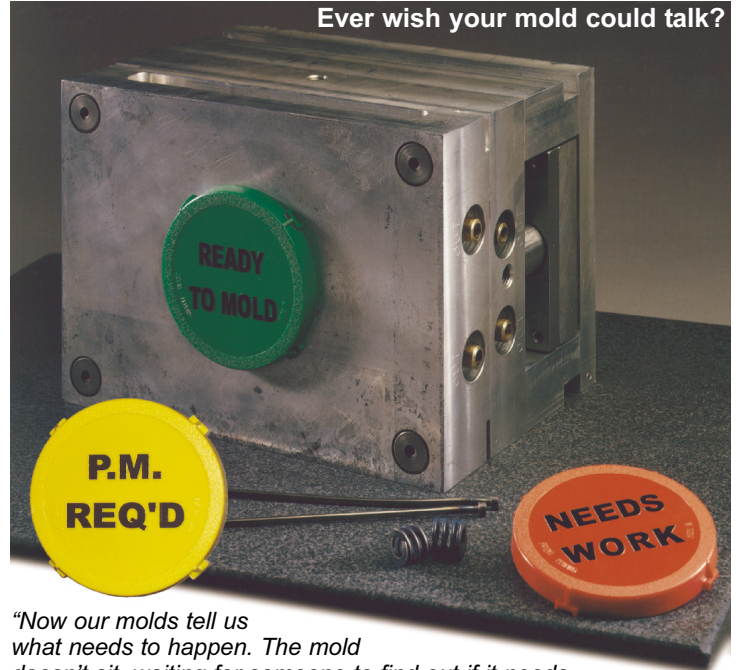

LOCATING RING SMART CAPS™

MOLD STATUS IDENTIFICATION MARKERS

-FEATURES-

- Smart Caps snap on or off your mold locating rings quickly.
- Tells at a glance, even 50 feet away, the status of your molds.
- Holds a condition note or work order safely under the Smart Cap.
- Three Status Smart Caps available
 Green Cap: Ready To Mold
 Red Cap: Mold Needs Work
 Yellow Cap: Mold Needs Preventive Maintenance before storage
- Fits 4" dia. locating rings.

PART NUMBER	DESCRIPTION	QUANTITY PRICES	
		1-9	10+
SCG100	GREEN: READY TO MOLD		
SCR150	RED: NEEDS WORK	\$1.77 ea.	\$1.68 ea.
SCY200	YELLOW: P.M. REQ'D		

MIX OR MATCH FOR QUANTITY PRICE BREAKS

"Now our molds tell us what needs to happen. The mold doesn't sit, waiting for someone to find out if it needs work. And we never hang a mold until it's ready. It's so simple"
 Darryl Lawrence, President
 Excelerated Mold Group

4" PLASTIC LOCATING RING

*DEVELOPED BY A
 PLASTICS MOLDER
 FOR USE BY
 ANY MOLDER
 WHO WILL USE THEM!*

-FEATURES-

- Made of 30% fiber filled polycarbonate, engineering grade material.
- Tensile strength, 16,500 psi @ 73°
 Flexural strength, 23,000 psi
 Compressive strength, 21,000 psi
 Shear strength, 9,500 psi
- Two (2) molded-in aluminum 5/16-18 threaded inserts for easy ring removal.
- Standard hole patterns (1-21/32" Radius).
- Replaces common 6501 & 6501 LN Rings.
- Helps reduce platen damage and nozzle heater band contact.
- Form fits to work platens.
- Easier to handle for faster set ups.
- Easy to clean of leaking plastics.
- Prevents electrical shorts.
- Withstands 300°F continuous temperature.
- Made in the U.S.A.