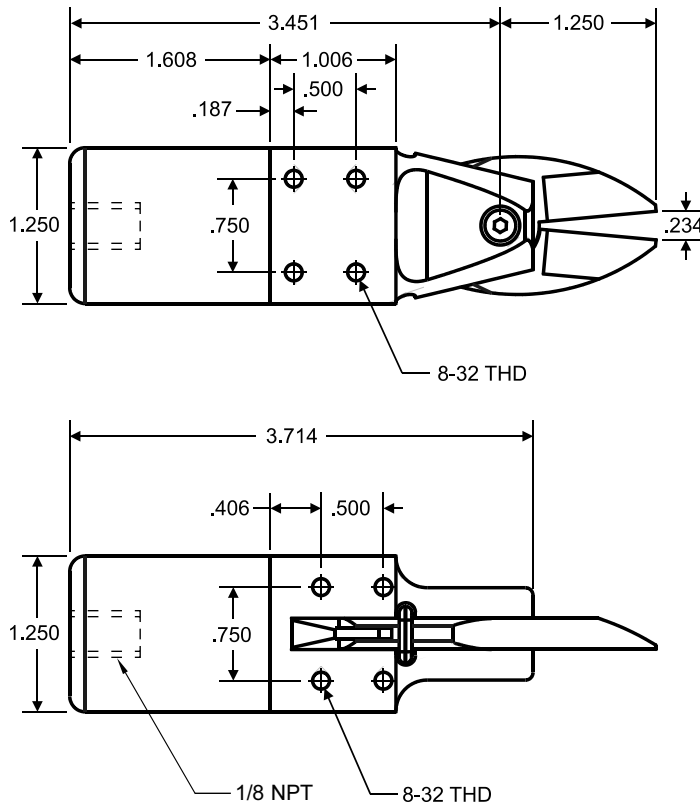

AIR OPERATED GATE CUTTERS

ROBOTIC INDUSTRIAL POWER PACK - FOR USE WITH ROBOTS

160 LB. CUTTING PRESSURE

4-3/4" LENGTH O.A. with Blades. Wt. 4 ounces.

1-1/4" BODY DIA.

ALL BLADES

AISI-SI Tool Steel. They can be removed for sharpening and can be reversed for left hand operation

ALL TOOLS
Standard actuators have a piston-stroke of 1-1/2 inches (38mm) and deliver rated thrust at 80 psi (5.62 kg/cm²) air input. Units will give positive operation, with proportionally lower thrust, at inputs down to 60 psi (4.22 kg/cm²). Unit can be operated at air pressures of 60 to 100 psi (4.22 to 7.03 kg/cm²).

MODEL SM-50 ROBOTIC POWER PACK

All in one Power Pack and Blade Holder (Blades not included)

1 Unit..... **\$240.00**
2 or more..... **\$230.15**

#MSP-1-11 Pivot Screw **\$14.12**
#MM-1-5 Return Spring **\$5.26**

PGC-1.5

Special Flat Back Full Flush Cut Blade

Blade Opening
.234" at Tip
.063" at Base
.875" Cutting Length
0° Angle

Model **PGC-1.5** Blades
1 Set **\$107.15**
2 or more..... **102.75**

AIR HOSE

Length: 5 ft.
Fittings: One 1/8" NPT
One 1/4" NPT