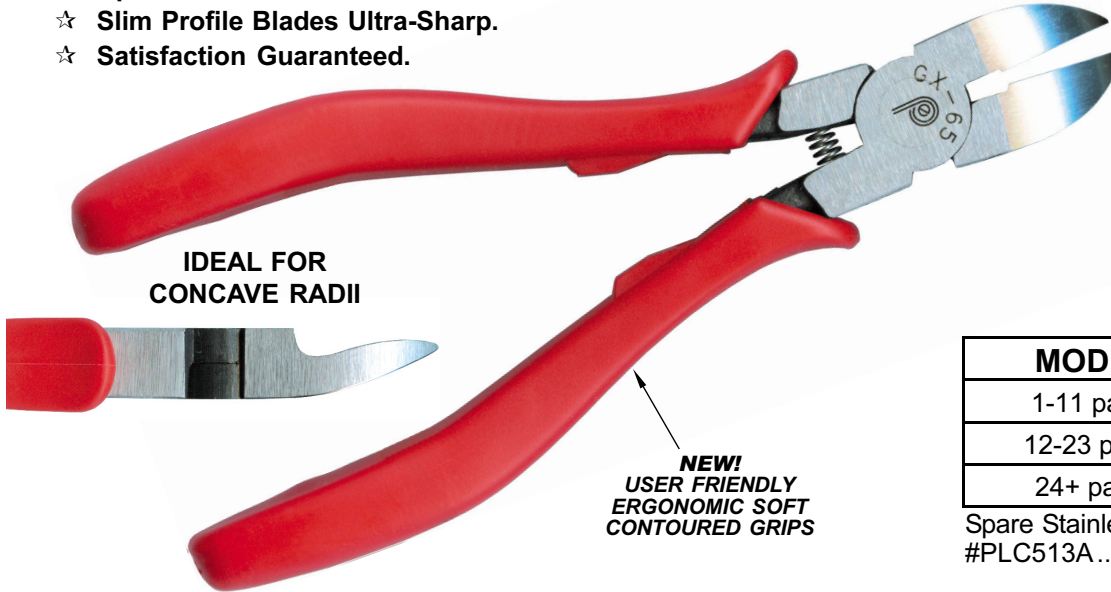

☆ PREMIUM GATE CUTTERS 6-1/2"

CONVEX BLADE MODEL

PPE GATE-PRO PREMIUM CUTTERS

- ☆ Extra Premium Quality for Longer Life.
- ☆ Better Steel - Better Heat Treat - Precision Ground Finish
- ☆ Up to 5 Times the Life over other cutters.
- ☆ Slim Profile Blades Ultra-Sharp.
- ☆ Satisfaction Guaranteed.

**GATE-PRO
MODELS**

IDEAL FOR
CONCAVE RADII

NEW!
USER FRIENDLY
ERGONOMIC SOFT
CONTOURED GRIPS

Length O. A.: 6-1/2"
Blade Length: 11/16"
Opening at Tip: 1"
Opening at Base: 7/16"
Weight: 6 oz.
Red Grips
Stainless Coil Spring

**MADE FROM
OUR OWN DIES
LOWEST PRICES**

IDEAL FOR TRIMMING
ROUNDED EDGES

Length O. A.: 6-1/2"
Blade Length: 3/4"
Opening at Tip: 1"
Opening at Base: 7/16"
Weight: 5 oz.
Red Grips
Leaf Spring

MODEL GC-65 Cutters	
1-11 pair	\$10.60 ea.
12-23 pair	\$10.05 ea.
24+ pair	\$9.55 ea.