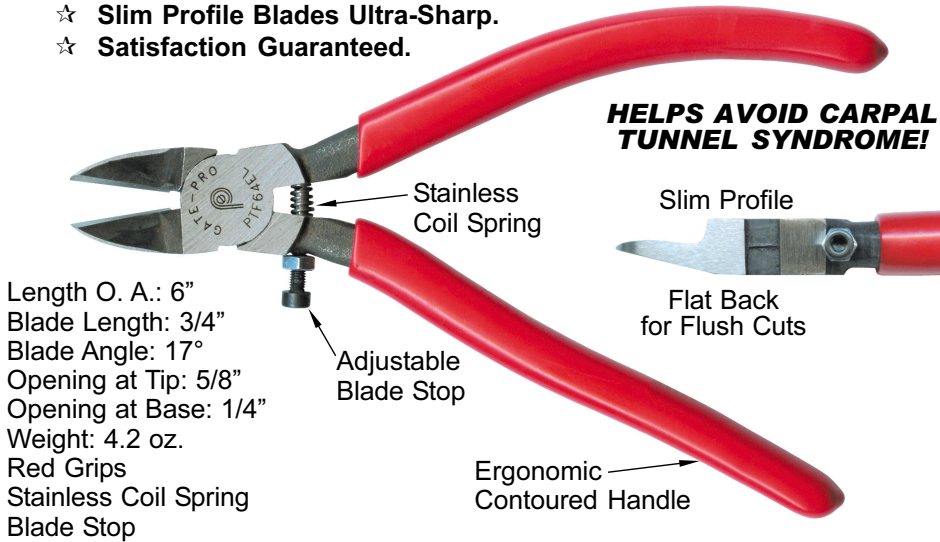

6" ☆ PREMIUM ERGONOMIC GATE CUTTERS

RIGHT AND LEFT HAND MODELS

PPE GATE-PRO PREMIUM CUTTERS

- ☆ Extra Premium Quality for Longer Life.
- ☆ Better Steel - Better Heat Treat - Precision Ground Finish
- ☆ Up to 5 Times the Life over other cutters.
- ☆ Slim Profile Blades Ultra-Sharp.
- ☆ Satisfaction Guaranteed.

Length O. A.: 6"
 Blade Length: 3/4"
 Blade Angle: 17°
 Opening at Tip: 5/8"
 Opening at Base: 1/4"
 Weight: 4.2 oz.
 Red Grips
 Stainless Coil Spring
 Blade Stop

-- FEATURES --

- Contoured Handles to Fit Your Hand
- Right and Left Handed Models
- Better Grip and Leverage
- Reduces Users Fatigue
- Great for Women Users

Length O. A.: 7-1/4"
 Blade Length: 15/16"
 Blade Angle: 17°
 Opening at Tip: 1"
 Opening at Base: 5/16"
 Weight: 7.4 oz.
 Red Grips
 Stainless Coil Spring
 Blade Stop

-- FEATURES --

- Contoured Handles to Fit Your Hand
- Right and Left Handed Models
- Better Grip and Leverage
- Reduces Users Fatigue
- Great for Women Users