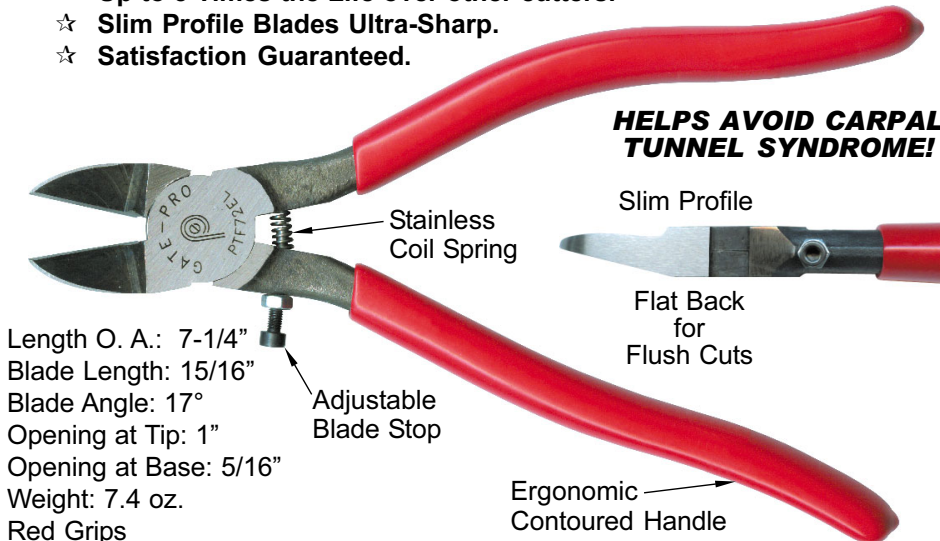

Length O. A.: 6"
 Blade Length: 3/4"
 Blade Angle: 17°
 Opening at Tip: 5/8"
 Opening at Base: 1/4"
 Weight: 4.2 oz.
 Red Grips
 Stainless Coil Spring
 Blade Stop

-- FEATURES --

- Contoured Handles to Fit Your Hand
- Right and Left Handed Models
- Better Grip and Leverage
- Reduces Users Fatigue
- Great for Women Users

— GATE CUTTER RESHARPENING SERVICE — Includes pivot adjustment, cutting edges resharpened, new spring and foam handle grips — \$5.50 —

7" ☆ PREMIUM ERGONOMIC GATE CUTTERS

RIGHT AND LEFT HAND MODELS

PPE GATE-PRO PREMIUM CUTTERS

- ☆ Extra Premium Quality for Longer Life.
- ☆ Better Steel - Better Heat Treat - Precision Ground Finish
- ☆ Up to 5 Times the Life over other cutters.
- ☆ Slim Profile Blades Ultra-Sharp.
- ☆ Satisfaction Guaranteed.

Length O. A.: 7-1/4"
 Blade Length: 15/16"
 Blade Angle: 17°
 Opening at Tip: 1"
 Opening at Base: 5/16"
 Weight: 7.4 oz.
 Red Grips
 Stainless Coil Spring
 Blade Stop

-- FEATURES --

- Contoured Handles to Fit Your Hand
- Right and Left Handed Models
- Better Grip and Leverage
- Reduces Users Fatigue
- Great for Women Users