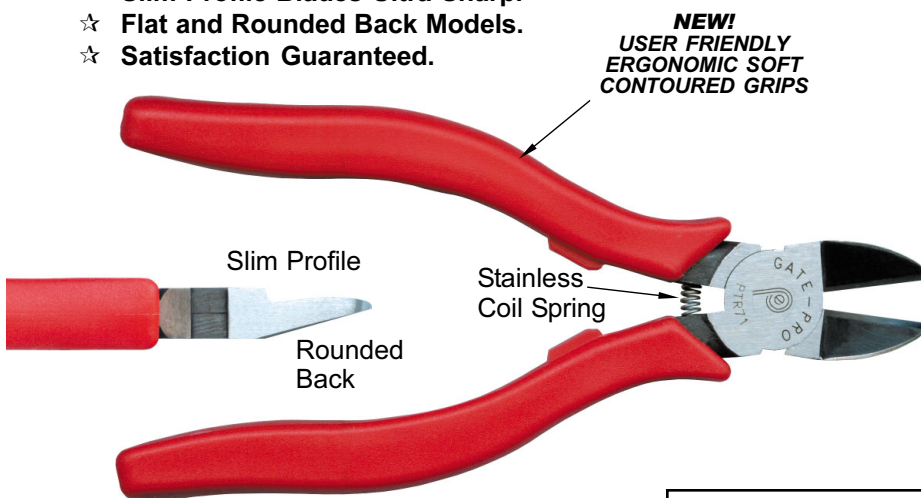

Model PTR71 Cutters	
1-11 pair	$11.05 ea.
12-23 pair	$10.60 ea.
24+ pair	$10.15 ea.

#196508 Stainless Springs .... $1.50 doz.

Replaces Crescent #P73N
(but Better Quality)

PPE Slim Profile Design Gate Cutters have a special ground down back side which serves two functions. It is ideal for reaching into confined places for cutting and it offers a better slicing action when cutting through plastic to avoid premature fracturing. The extra grinding is a more expensive hand operation well worth the added cost.

PLASTIC PROCESS EQUIPMENT, INC.

www.ppe.com • e-mail: sales@ppe.com

PPE WEST 6385 Montessouri Street, Las Vegas, Nevada 89113
702-433-6385 • 800-258-8877 • Fax: 702-433-6388

PPE SOUTH 11218 Challenger Avenue, Odessa, Florida 33556
727-834-8888 • 800-282-6783 • Fax: 727-834-8873

8303 CORPORATE PARK DRIVE, MACEDONIA (Cleveland), OHIO 44056, USA

Toll Free: USA, Canada & Mexico
800-362-0706

216-367-7000 • Toll Free: 800-321-0562 • Fax: 216-367-7022 • Order Fax: 800-223-8305