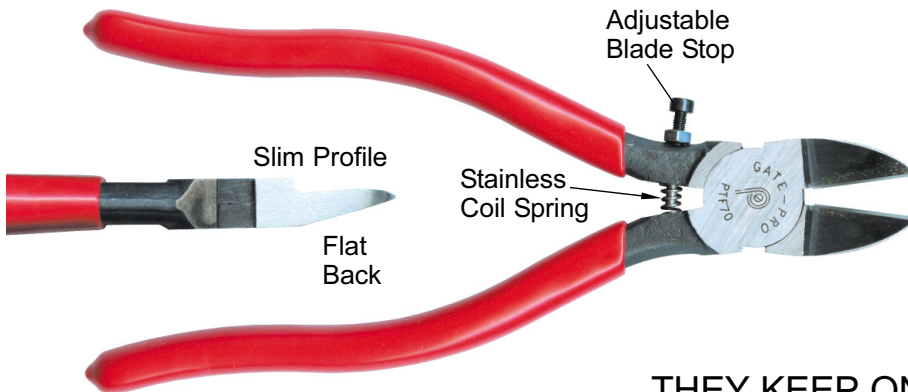

★ PREMIUM GATE CUTTERS 7"

MODEL PTF70 FLAT BACK

**GATE-PRO
MODELS**

PPE GATE-PRO PREMIUM CUTTERS

- ★ Extra Premium Quality for Longer Life.
- ★ Better Steel - Better Heat Treat - Precision Ground Finish
- ★ Up to 5 Times the Life over other cutters.
- ★ Slim Profile Blades Ultra-Sharp.
- ★ Flat and Rounded Back Models.
- ★ Satisfaction Guaranteed.

Length O. A.: 7-3/8"
 Blade Length: 15/16"
 Blade Angle: 17°
 Opening at Tip: 1"
 Opening at Base: 3/8"
 Weight: 7.6 oz.
 Red Grips
 Stainless Coil Spring

Model PTF70 Cutters	
1-11 pair	\$11.70 ea.
12-23 pair	\$11.15 ea.
24+ pair	\$10.65 ea.

**MADE FROM
OUR OWN DIES
LOWEST PRICES**

PPE GATE-PRO PREMIUM CUTTERS

- ★ Extra Premium Quality for Longer Life.
- ★ Better Steel - Better Heat Treat - Precision Ground Finish
- ★ Up to 5 Times the Life over other cutters.
- ★ Slim Profile Blades Ultra-Sharp.
- ★ Flat and Rounded Back Models.
- ★ Satisfaction Guaranteed.

#196508 Stainless Springs \$1.50 doz.

Replaces Crescent #P73N
(but Better Quality)

PPE Slim Profile Design Gate Cutters have a special ground down back side which serves two functions. It is ideal for reaching into confined places for cutting and it offers a better slicing action when cutting through plastic to avoid premature fracturing. The extra grinding is a more expensive hand operation well worth the added cost.