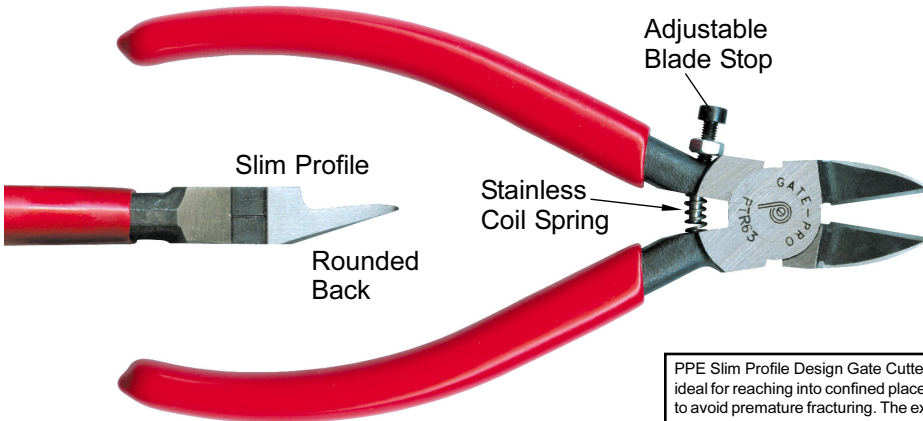

Model PTR63 Cutters	
1-11 pair	$10.30 ea.
12-23 pair	$9.95 ea.
24+ pair	$9.55 ea.

#196507 Stainless Springs .... $1.50 doz.

PPE Slim Profile Design Gate Cutters have a special ground down back side which serves two functions. It is ideal for reaching into confined places for cutting and it offers a better slicing action when cutting through plastic to avoid premature fracturing. The extra grinding is a more expensive hand operation well worth the added cost.

PLASTIC PROCESS EQUIPMENT, INC.

www.ppe.com • e-mail: sales@ppe.com

PPE WEST 6385 Montessouri Street, Las Vegas, Nevada 89113
702-433-6385 • 800-258-8877 • Fax: 702-433-6388

PPE SOUTH 11218 Challenger Avenue, Odessa, Florida 33556
727-834-8888 • 800-282-6783 • Fax: 727-834-8873

8303 CORPORATE PARK DRIVE, MACEDONIA (Cleveland), OHIO 44056, USA

**Toll Free: USA, Canada & Mexico
800-362-0706**

PPE 216-367-7000 • **Toll Free: 800-321-0562** • Fax: 216-367-7022 • Order Fax: 800-223-8305