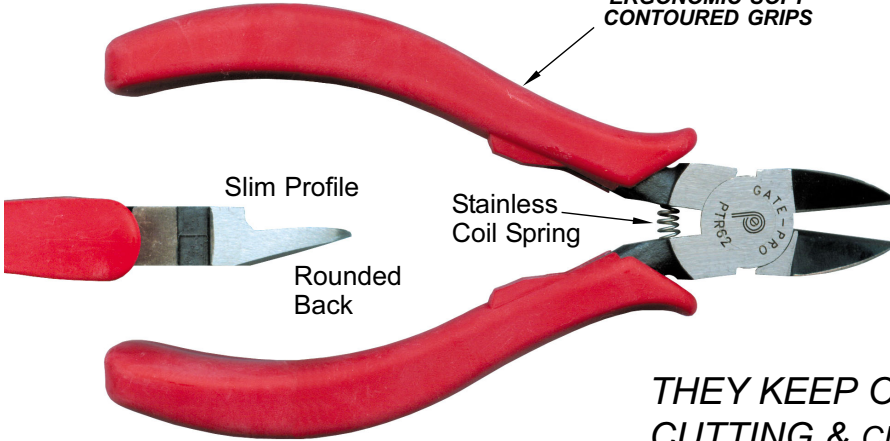

### PPE GATE-PRO PREMIUM CUTTERS

- ★ Extra Premium Quality for Longer Life.
- ★ Better Steel - Better Heat Treat - Precision Ground Finish
- ★ Up to 5 Times the Life over other cutters.
- ★ Slim Profile Blades Ultra-Sharp.
- ★ Flat and Rounded Back Models.
- ★ Satisfaction Guaranteed.

Length O. A.: 6"  
Blade Length: 3/4"  
Blade Angle: 17°  
Opening at Tip: 3/4"  
Opening at Base: 1/4"  
Weight: 4.3 oz.  
Red Grips  
Stainless Coil Spring

**NEW!**  
USER FRIENDLY  
ERGONOMIC SOFT  
CONTOURED GRIPS