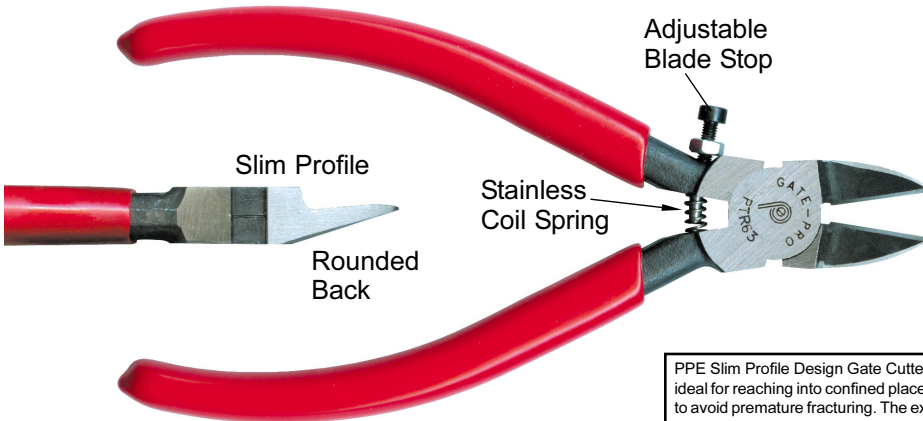

Model PTR63 Cutters	
1-11 pair	$10.30 ea.
12-23 pair	$9.95 ea.
24+ pair	$9.55 ea.

#196507 Stainless Springs .... $1.50 doz.

PPE Slim Profile Design Gate Cutters have a special ground down back side which serves two functions. It is ideal for reaching into confined places for cutting and it offers a better slicing action when cutting through plastic to avoid premature fracturing. The extra grinding is a more expensive hand operation well worth the added cost.

PLASTIC PROCESS EQUIPMENT, INC.

www.ppe.com • e-mail: sales@ppe.com

PPE WEST 6385 Montessouri Street, Las Vegas, Nevada 89113
702-433-6385 • 800-258-8877 • Fax: 702-433-6388

PPE SOUTH 11218 Challenger Avenue, Odessa, Florida 33556
727-834-8888 • 800-282-6783 • Fax: 727-834-8873

8303 CORPORATE PARK DRIVE, MACEDONIA (Cleveland), OHIO 44056, USA

**Toll Free: USA, Canada & Mexico
800-362-0706**

216-367-7000 • Toll Free: 800-321-0562 • Fax: 216-367-7022 • Order Fax: 800-223-8305