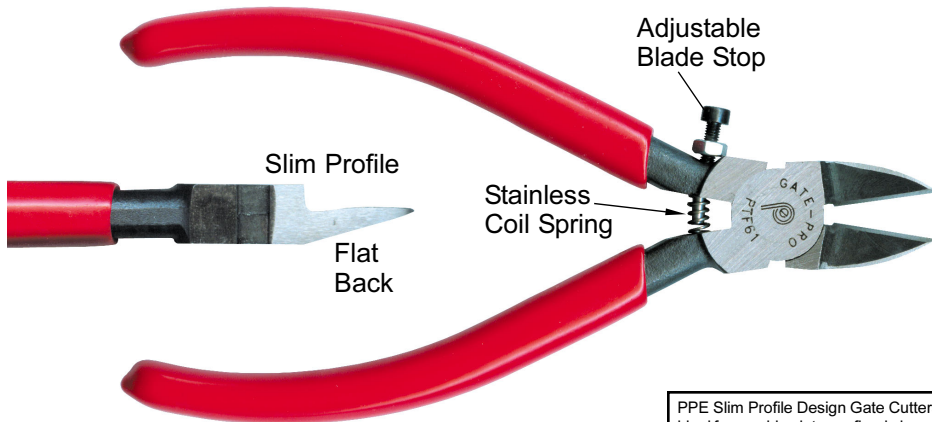

Length O. A.: 6"
Blade Length: 3/4"
Blade Angle: 17°
Opening at Tip: 5/8"
Opening at Base: 1/4"
Weight: 4.4 oz.
Red Grips
Stainless Coil Spring

Model PTF60 Cutters	
1-11 pair	\$10.00 ea.
12-23 pair	\$9.70 ea.
24+ pair	\$9.30 ea.

#196507 Stainless Springs \$1.50 doz.

*THEY KEEP ON
CUTTING & CUTTING & CUTTING & CUTTING & CUTTING &...*

☆ PREMIUM GATE CUTTERS 6"

MODEL PTF61 FLAT BACK w/BLADE STOP

PPE GATE-PRO PREMIUM CUTTERS

- ☆ Extra Premium Quality for Longer Life.
- ☆ Better Steel - Better Heat Treat - Precision Ground Finish
- ☆ Up to 5 Times the Life over other cutters.
- ☆ Slim Profile Blades Ultra-Sharp.
- ☆ Flat and Rounded Back Models.
- ☆ Satisfaction Guaranteed.

Length O. A.: 6"
Blade Length: 3/4"
Blade Angle: 17°
Opening at Tip: 5/8"
Opening at Base: 1/4"
Weight: 4.4 oz.
Red Grips
Stainless Coil Spring
Blade Stop

**MADE FROM
OUR OWN DIES
LOWEST PRICES**

Model PTF61 Cutters	
1-11 pair	\$10.00 ea.
12-23 pair	\$9.65 ea.
24+ pair	\$9.25 ea.

#196507 Stainless Springs \$1.50 doz.

PPE Slim Profile Design Gate Cutters have a special ground down back side which serves two functions. It is ideal for reaching into confined places for cutting and it offers a better slicing action when cutting through plastic to avoid premature fracturing. The extra grinding is a more expensive hand operation well worth the added cost.