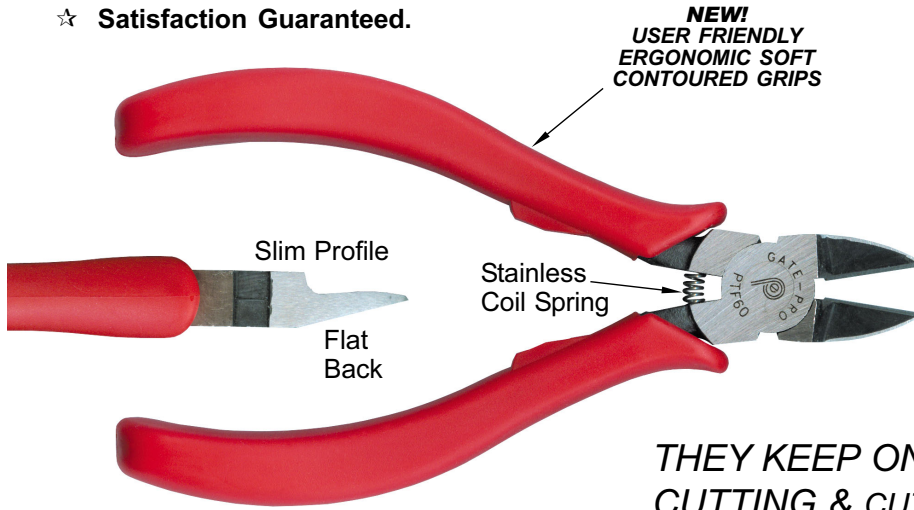

☆ PREMIUM GATE CUTTERS 6"

MODEL PTF60 FLAT BACK

**GATE-PRO
MODELS**

PPE GATE-PRO PREMIUM CUTTERS

- ☆ Extra Premium Quality for Longer Life.
- ☆ Better Steel - Better Heat Treat - Precision Ground Finish
- ☆ Up to 5 Times the Life over other cutters.
- ☆ Slim Profile Blades Ultra-Sharp.
- ☆ Flat and Rounded Back Models.
- ☆ Satisfaction Guaranteed.

Length O. A.: 6"
Blade Length: 3/4"
Blade Angle: 17°
Opening at Tip: 5/8"
Opening at Base: 1/4"
Weight: 4.4 oz.
Red Grips
Stainless Coil Spring

Model PTF60 Cutters	
1-11 pair	\$10.00 ea.
12-23 pair	\$9.70 ea.
24+ pair	\$9.30 ea.

#196507 Stainless Springs \$1.50 doz.

*THEY KEEP ON
CUTTING & CUTTING & CUTTING & CUTTING & CUTTING &...*

☆ PREMIUM GATE CUTTERS 6"

MODEL PTF61 FLAT BACK w/BLADE STOP

PPE GATE-PRO PREMIUM CUTTERS

- ☆ Extra Premium Quality for Longer Life.
- ☆ Better Steel - Better Heat Treat - Precision Ground Finish
- ☆ Up to 5 Times the Life over other cutters.
- ☆ Slim Profile Blades Ultra-Sharp.
- ☆ Flat and Rounded Back Models.
- ☆ Satisfaction Guaranteed.

#196507 Stainless Springs \$1.50 doz.

PPE Slim Profile Design Gate Cutters have a special ground down back side which serves two functions. It is ideal for reaching into confined places for cutting and it offers a better slicing action when cutting through plastic to avoid premature fracturing. The extra grinding is a more expensive hand operation well worth the added cost.