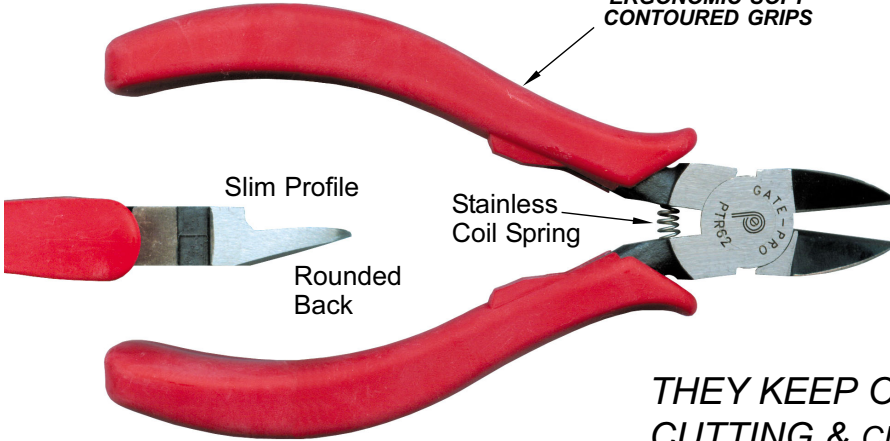

### PPE GATE-PRO PREMIUM CUTTERS

- ☆ Extra Premium Quality for Longer Life.
- ☆ Better Steel - Better Heat Treat - Precision Ground Finish
- ☆ Up to 5 Times the Life over other cutters.
- ☆ Slim Profile Blades Ultra-Sharp.
- ☆ Flat and Rounded Back Models.
- ☆ Satisfaction Guaranteed.

Length O. A.: 6"  
Blade Length: 3/4"  
Blade Angle: 17°  
Opening at Tip: 3/4"  
Opening at Base: 1/4"  
Weight: 4.3 oz.  
Red Grips  
Stainless Coil Spring

**NEW!**  
USER FRIENDLY  
ERGONOMIC SOFT  
CONTOURED GRIPS