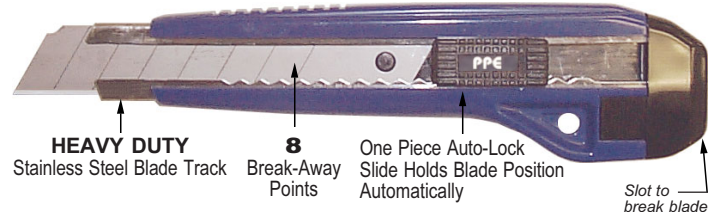

6
TYPES

AUTO-LOCK BREAK-AWAY BLADE TRIMMING KNIFE

Model 42045N Knife

- 1-23 Knives (3 blades included in handle) \$2.80 ea.
 - 24-48 Knives (Packed 12 per package) \$2.60 ea.
 - 60+ knives \$2.40 ea.
- Also accepts **CERAMIC Blade #42360CC**.

AUTO-LOCK BREAK-AWAY BLADE TRIMMING KNIFE

Model 42030N Knife

- 1-23 Knives (3 Blades Included in handle) \$3.80 ea.
 - 24-48 Knives (Packed 12 per package) \$3.60 ea.
 - 60+ knives \$3.40 ea.
- Also accepts **CERAMIC Blade #42340CC**.