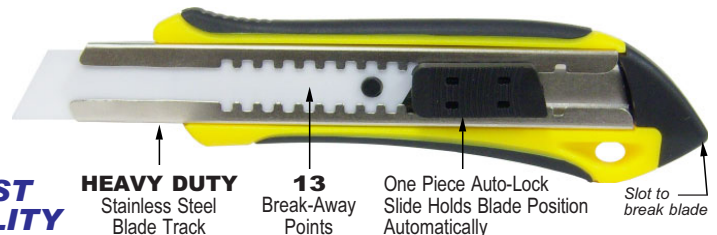

CERAMIC AUTO-LOCK TRIMMING KNIFE

Model 42050CC Knife

- 1-11 Knives (1 blade included) \$6.40 ea.
 - 12+ knives \$6.10 ea.
- Handle also accepts Steel Blade #SNB & #42345N.

Ceramic 9mm Blade for 42050CC Knife

Part No. **42360CC** (1 blade)

1-11 Blades . . . \$5.40 ea. | 12+ Blades . . . \$5.15 ea.

CERAMIC AUTO-LOCK TRIMMING KNIFE

Model 42035CC Knife

- 1-11 Knives (1 blade included) \$8.35 ea.
 - 12+ knives \$7.95 ea.
- Handle also accepts Steel Blade #K7B & #42330N.