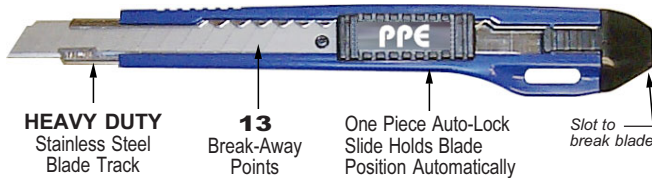

6
TYPES

AUTO-LOCK BREAK-AWAY BLADE TRIMMING KNIFE

Model 42045N Knife

- 1-23 Knives (3 blades included in handle) \$2.80 ea.
 - 24-48 Knives (Packed 12 per package) \$2.60 ea.
 - 60+ knives \$2.40 ea.
- Also accepts **CERAMIC Blade #42360CC**.