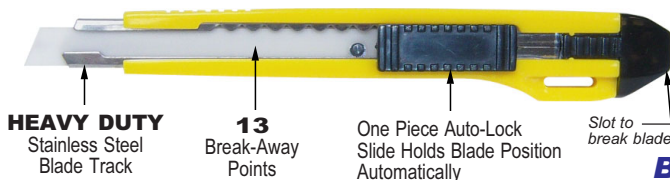

AUTO-LOCK BREAK-AWAY BLADE TRIMMING KNIFE

Model 42030N Knife

- 1-23 Knives (3 Blades Included in handle) \$3.80 ea.
 - 24-48 Knives (Packed 12 per package) \$3.60 ea.
 - 60+ knives \$3.40 ea.
- Also accepts **CERAMIC Blade #42340CC**.

18mm Blades for 42030N Knife

Part No. **42330N** (5 blades per pack)

1-9 Packs . . . \$1.80 pk. | 10+ Packs . . . \$1.65 pk.

Part No. **42359N** (50 blades per pack)

1-9 Packs . . . \$12.20 pk. | 10-19 Packs . . . \$11.70 pk. | 20+ Packs . . \$11.00 pk.

CERAMIC AUTO-LOCK TRIMMING KNIFE

Model 42050CC Knife

- 1-11 Knives (1 blade included) \$6.40 ea.
 - 12+ knives \$6.10 ea.
- Handle also accepts Steel Blade #SNB & #42345N.

Ceramic 9mm Blade for 42050CC Knife