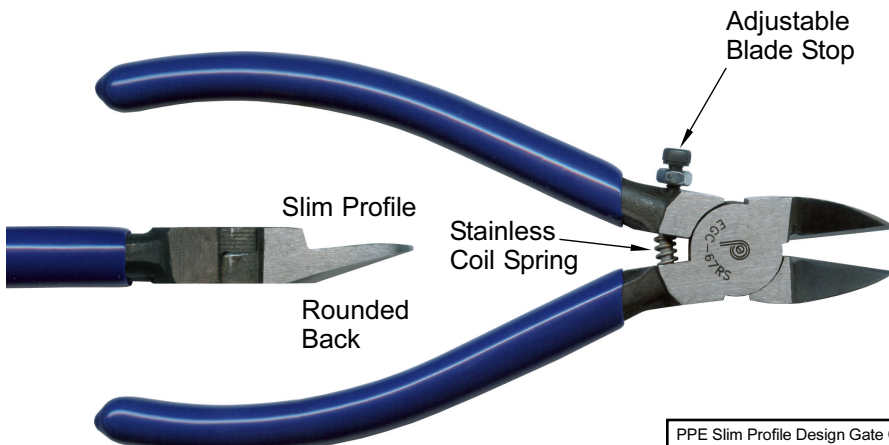

ECONOMY GATE CUTTERS

6" ROUNDED BACK w/BLADE STOP MODEL EGC67RS

PPE STANDARD DUTY ECONOMY CUTTERS

- Drop Forged from Alloy Steel and Heat Treated.
- Precision Ground Finish.
- Slim Profile Ground Blades.
- Flat and Rounded Back Models.

Length O. A.: 6"
Blade Length: 3/4"
Blade Angle: 17°
Opening at Tip: 3/4"
Opening at Base: 1/4"
Weight: 4.3 oz.
Blue Grips
Stainless Coil Spring
Blade Stop