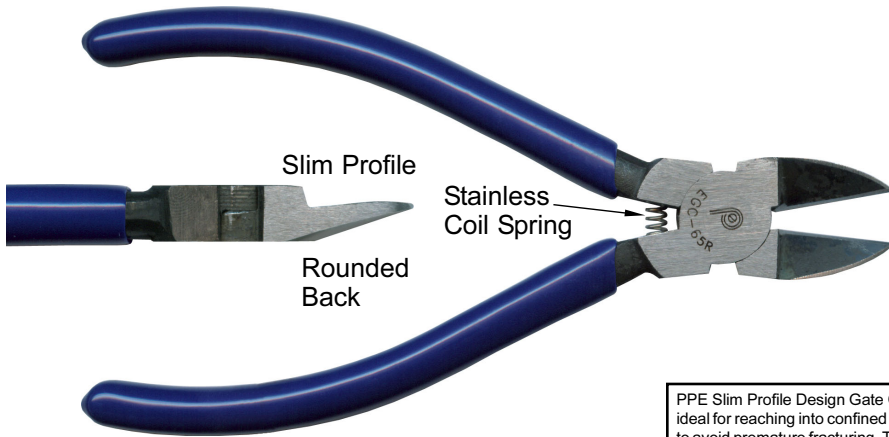

**HEAVY FORGED**

# ECONOMY GATE CUTTERS

### PPE STANDARD DUTY ECONOMY CUTTERS

- Drop Forged from Alloy Steel and Heat Treated.
- Precision Ground Finish.
- Slim Profile Ground Blades.
- Flat and Rounded Back Models.

Length O. A.: 6"  
 Blade Length: 3/4"  
 Blade Angle: 17°  
 Opening at Tip: 3/4"  
 Opening at Base: 1/4"  
 Weight: 4.3 oz.  
 Blue Grips  
 Stainless Coil Spring

Model EGC65R Cutters	
1-11 pair	\$6.70 ea.
12-23 pair	\$6.35 ea.
24+ pair	\$6.05 ea.

#GXCS-02 Extra Springs ..... \$1.50 doz.

PPE Slim Profile Design Gate Cutters have a special ground down back side which serves two functions. It is ideal for reaching into confined places for cutting and it offers a better slicing action when cutting through plastic to avoid premature fracturing. The extra grinding is a more expensive hand operation well worth the added cost.