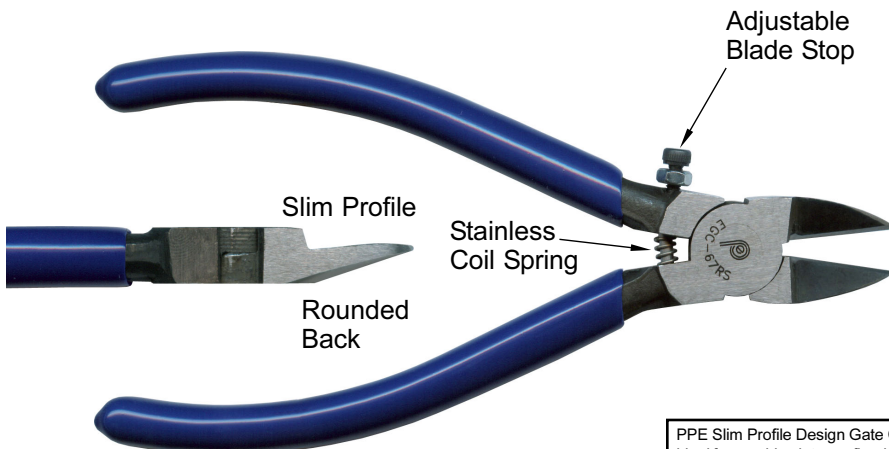

ECONOMY GATE CUTTERS

6" ROUNDED BACK w/BLADE STOP MODEL EGC67RS

PPE STANDARD DUTY ECONOMY CUTTERS

- Drop Forged from Alloy Steel and Heat Treated.
- Precision Ground Finish.
- Slim Profile Ground Blades.
- Flat and Rounded Back Models.

Length O. A.: 6"
Blade Length: 3/4"
Blade Angle: 17°
Opening at Tip: 3/4"
Opening at Base: 1/4"
Weight: 4.3 oz.
Blue Grips
Stainless Coil Spring
Blade Stop