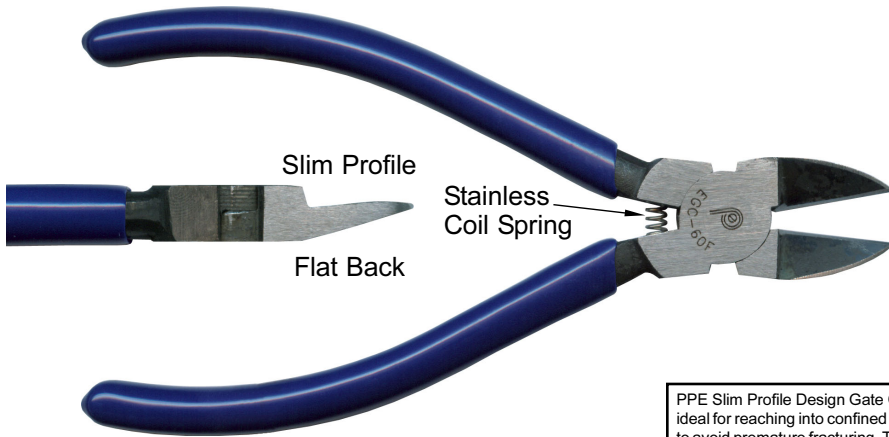

HEAVY FORGED

ECONOMY GATE CUTTERS

6" FLAT BACK MODEL EGC60F

PPE STANDARD DUTY ECONOMY CUTTERS

- Drop Forged from Alloy Steel and Heat Treated.
- Precision Ground Finish.
- Slim Profile Ground Blades.
- Flat and Rounded Back Models.

Length O. A.: 6"
 Blade Length: 3/4"
 Blade Angle: 17°
 Opening at Tip: 5/8"
 Opening at Base: 1/4"
 Weight: 4.4 oz.
 Blue Grips
 Stainless Coil Spring

Model EGC60F Cutters	
1-11 pair	\$6.45 ea.
12-23 pair	\$6.20 ea.
24+ pair	\$5.90 ea.

#GXCS-02 Extra Springs \$1.50 doz.

PPE Slim Profile Design Gate Cutters have a special ground down back side which serves two functions. It is ideal for reaching into confined places for cutting and it offers a better slicing action when cutting through plastic to avoid premature fracturing. The extra grinding is a more expensive hand operation well worth the added cost.

HEAVY FORGED

ECONOMY GATE CUTTERS

6" FLAT BACK w/BLADE STOP MODEL EGC62FS

PPE STANDARD DUTY ECONOMY CUTTERS

- Drop Forged from Alloy Steel and Heat Treated.
- Precision Ground Finish.
- Slim Profile Ground Blades.
- Flat and Rounded Back Models.