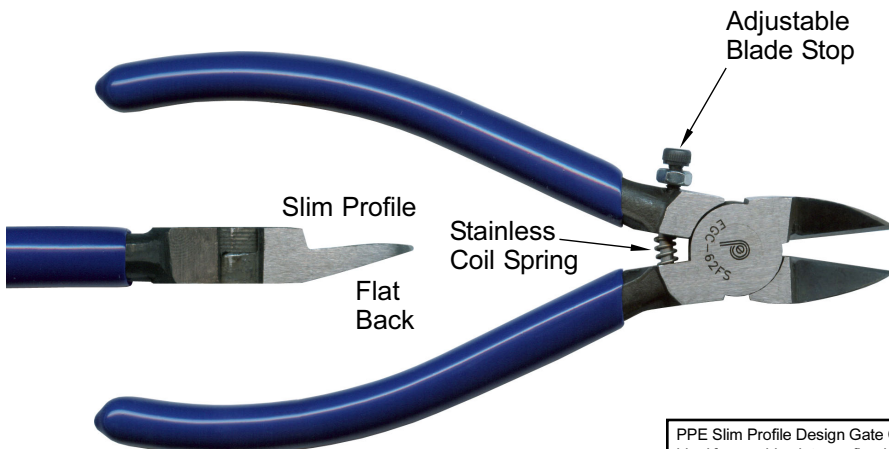

#GXCS-02 Extra Springs \$1.50 doz.

PPE Slim Profile Design Gate Cutters have a special ground down back side which serves two functions. It is ideal for reaching into confined places for cutting and it offers a better slicing action when cutting through plastic to avoid premature fracturing. The extra grinding is a more expensive hand operation well worth the added cost.

HEAVY FORGED

ECONOMY GATE CUTTERS

6" FLAT BACK w/BLADE STOP MODEL EGC62FS

PPE STANDARD DUTY ECONOMY CUTTERS

- Drop Forged from Alloy Steel and Heat Treated.
- Precision Ground Finish.
- Slim Profile Ground Blades.
- Flat and Rounded Back Models.

Length O. A.: 6"
 Blade Length: 3/4"
 Blade Angle: 17°
 Opening at Tip: 5/8"
 Opening at Base: 1/4"
 Weight: 4.4 oz.
 Blue Grips
 Stainless Coil Spring
 Blade Stop

Model EGC62FS Cutters	
1-11 pair	\$7.30 ea.
12-23 pair	\$6.90 ea.
24+ pair	\$6.55 ea.