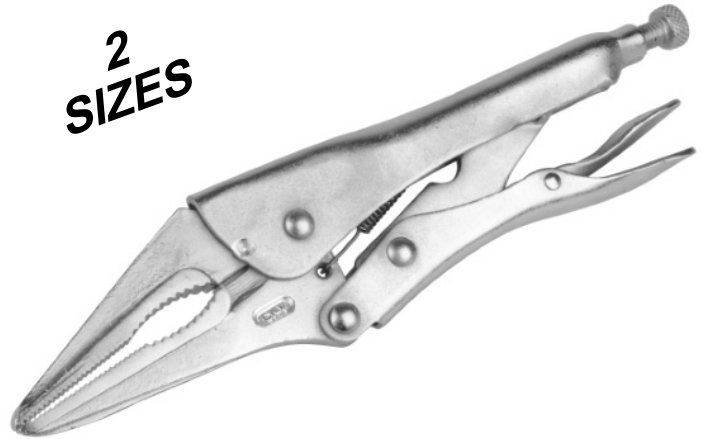

## CURVED, STRAIGHT, LONG NOSE & PARROT JAW

**4  
TYPES**

- Drop-forged and hardened chrome vanadium steel.
- Precision machined jaws for maximum gripping power.
- Triple riveted and welded center point for added strength.
- Knurled adjustment screw for quick loosening and tightening.
- Smooth, fast clamping and release mechanism.

### CURVED JAW LOCKING PLIERS

**3  
SIZES**

SIZE	PART NO.	PRICE EA.
5" LONG	W30752	\$7.20
7" LONG	W30754	8.20
10" LONG	W30756	9.35

### LONG NOSE LOCKING PLIERS

**2  
SIZES**

SIZE	PART NO.	PRICE EA.
6-1/2" LONG	W30758	\$8.30
9" LONG	W30760	9.35

### STRAIGHT JAW LOCKING PLIERS

**10" LONG**

Part No. W30757 ..... \$9.65