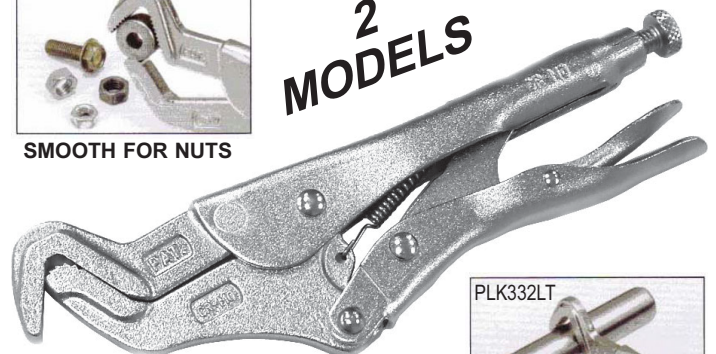

LOCKING PLIERS

CURVED, STRAIGHT, LONG NOSE & PARROT JAW

4 TYPES

- Drop-forged and hardened chrome vanadium steel.
- Precision machined jaws for maximum gripping power.
- Triple riveted and welded center point for added strength.
- Knurled adjustment screw for quick loosening and tightening.
- Smooth, fast clamping and release mechanism.

CURVED JAW LOCKING PLIERS

3 SIZES

SIZE	PART NO.	PRICE EA.
5" LONG	W30752	\$7.20
7" LONG	W30754	8.20
10" LONG	W30756	9.35

LONG NOSE LOCKING PLIERS

2 SIZES

SIZE	PART NO.	PRICE EA.
6-1/2" LONG	W30758	\$8.30
9" LONG	W30760	9.35

STRAIGHT JAW LOCKING PLIERS

10" LONG

Part No. W30757 \$9.65

PARROT JAW LOCKING PLIERS

2 MODELS

SMOOTH FOR NUTS

SERRATED FOR PIPE

Patented.

SALE PRICE

MODEL	PART NO.	PRICE EA.
SMOOTH JAW	PLK331LN	\$9.00 \$12.00
SERRATED JAW	PLK332LT	\$10.00 \$13.00

PLASTIC PROCESS EQUIPMENT, INC.

www.ppe.com • e-mail: sales@ppe.com

6385 Montessouri Street, Las Vegas, Nevada 89113
702-433-6385 • 800-258-8877 • Fax: 702-433-6388