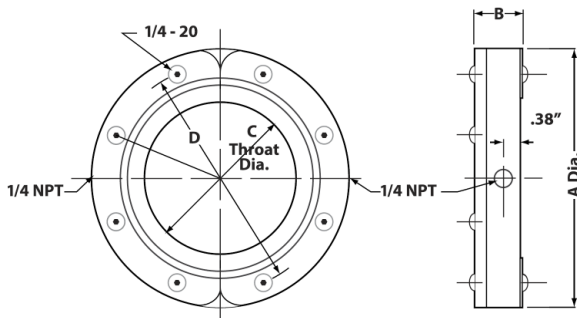

How The Air Wipe Works

Compressed air flows through an inlet (1) of the Air Wipe into an annular chamber (2). It is then throttled through a small ring nozzle (3) at high velocity. This primary airstream adheres to the Coanda profile (4), which directs it down the angled surface of the Air Wipe. A low pressure area is created at the center (5) inducing a high volume flow of surrounding air into the primary airstream. As the airflow leaves the Air Wipe, it creates a conical 360° ring of air that attaches itself to the surface of the material running through it (6), uniformly wiping the entire surface with the high velocity airflow.

DIMENSIONS

Standard	Super	A	B	C	D
EX2399	EX2429	3.13" (79mm)	1.13" (29mm)	.38" (10mm)	2.38" (60mm)
EX2430	EX2400, EX2400SS	3.25" (83mm)	1.13" (29mm)	.50" (13mm)	2.50" (64mm)
EX2431	EX2401, EX2401SS	3.75" (95mm)	1.13" (29mm)	1.0" (25mm)	2.95" (75mm)
EX2432	EX2402, EX2402SS	4.75" (121mm)	1.13" (29mm)	2.0" (51mm)	3.95" (100mm)
EX2433	EX2403, EX2403SS	5.75" (146mm)	1.13" (29mm)	3.0" (78mm)	4.95" (126mm)
EX2434	EX2404, EX2404SS	6.75" (172mm)	1.13" (29mm)	4.0" (102mm)	5.95" (151mm)
EX2435	EX2405	7.75" (197mm)	1.13" (29mm)	5.0" (127mm)	6.95" (176mm)
EX2436	EX2406	8.75" (222mm)	1.13" (29mm)	6.0" (152mm)	7.95" (202mm)
EX2437	EX2407	9.75" (248mm)	1.13" (29mm)	7.0" (178mm)	8.95" (227mm)
EX2439	EX2409	11.75" (299mm)	1.13" (29mm)	9.0" (229mm)	10.95" (278mm)
EX2441	EX2411	13.75" (349mm)	1.13" (29mm)	11.0" (279mm)	12.95" (329mm)