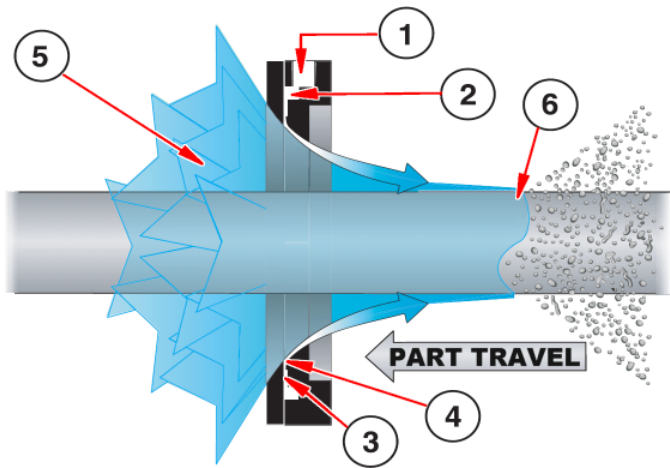

AIR WIPES - STANDARD OR SUPER BLOWOFF, DRY, CLEANS AND COOLS

AIR WIPE PERFORMANCE (with .002" shim)

80 PSIG (5.5 BAR)	Air Consumption		Sound Level @3' (914mm)
PART NO.	SCFM	SLPM	dBA
EX2429, EX2399	11.1	314	82
EX2430, EX2400, EX2400SS	13.9	394	80
EX2431, EX2401, EX2401SS	19.1	541	80
EX2432, EX2402, EX2402SS	29.5	835	81
EX2433, EX2403, EX2403SS	39.8	1,127	82
EX2434, EX2404, EX2404SS	50.2	1,422	82
EX2435, EX2405	60.6	1,716	82
EX2436, EX2406	71.0	2,010	84
EX2437, EX2407	81.3	2,302	85
EX2439, EX2409	102.1	2,891	87
EX2441, EX2411	122.8	3,477	89

How The Air Wipe Works

Compressed air flows through an inlet (1) of the Air Wipe into an annular chamber (2). It is then throttled through a small ring nozzle (3) at high velocity. This primary airstream adheres to the Coanda profile (4), which directs it down the angled surface of the Air Wipe. A low pressure area is created at the center (5) inducing a high volume flow of surrounding air into the primary airstream. As the airflow leaves the Air Wipe, it creates a conical 360° ring of air that attaches itself to the surface of the material running through it (6), uniformly wiping the entire surface with the high velocity airflow.