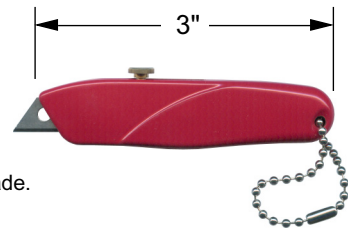

Part No. W9316 ..... \$7.75 ea.

- 3-1/4" Stainless Steel Blade
- 4-1/2" Folded Length
- 8" Open Length
- Pocket Clip

Part No. W9351 ..... \$9.95 ea.

## LINOLEUM TRIMMING KNIFE

Heavy Duty Professional Grade Quality, hardwood handle and tempered high carbon steel blade .062 thick with black coating.

- Handle: 5" Long
- Knife: 8" Long
- Blade: 3-1/4" Long

PART NO.	DESCRIPTION	PRICES	
		1-11	12+
10-509C	Linoleum Trimming Knife	\$3.95	\$3.60

## MINI KNIFE

- Strong Zinc Die-Cast Body with Key Chain.
- 3 Position Push Button Blade.
- Metal Blade Slide

**1**  
MKB5 Blade  
Included

PART NO.	DESCRIPTION	PRICE
MK5	Micro Knife	\$1.30 ea.

PART NO.	BLADE PACK	PRICE
MKB5	5 Blade Pack	\$.39 ea.