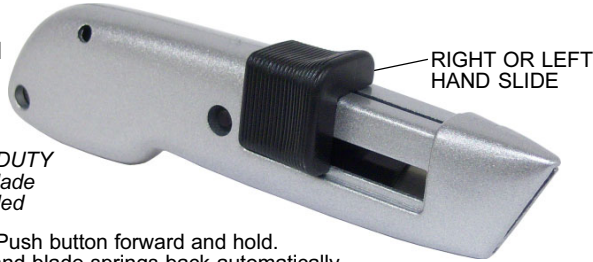

UTILITY KNIVES

SELF RETRACTING SAFETY KNIFE HEAVY DUTY DIE CAST METAL BODY

- Strong Metal Coil Spring retracts the blade the instant thumb pressure is released.
- Unique Slide Thumb Lever allows right or left hand operation.
- Supplied with High Carbon SK2 Blade, Longer Lasting.
- Inside handle blade storage.
- Hammer Tone painted finish for improved grip.

Uses all standard blades.

1
HEAVY DUTY
SK2 Blade
Included

TO CUT: Push button forward and hold.
Release and blade springs back automatically.

PART NO.	DESCRIPTION	PRICES	
		1-35	36+
SRK205	Self Retracting Utility Knife	\$3.25	\$3.10