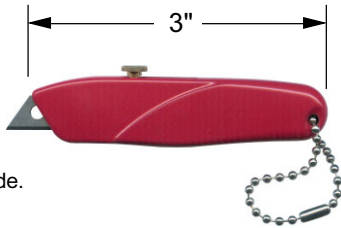

Part No. W2552 \$5.50 ea.

- 3" Stainless Steel Blade
- 4" Folded Length
- 6-3/4" Open Length
- Pocket Clip

Part No. W9316 \$7.75 ea.

- 3-1/4" Stainless Steel Blade
- 4-1/2" Folded Length
- 8" Open Length
- Pocket Clip

Part No. W9351 \$10.75 ea.

LINOLEUM TRIMMING KNIFE

Heavy Duty Professional Grade Quality, hardwood handle and tempered high carbon steel blade .062 thick with black coating.

- Handle: 5" Long
- Knife: 8" Long
- Blade: 3-1/4" Long

PART NO.	DESCRIPTION	PRICES	
		1-11	12+
10-509C	Linoleum Trimming Knife	\$3.95	\$3.60

MINI KNIFE

- Strong Zinc Die-Cast Body with Key Chain.
- 3 Position Push Button Blade.
- Metal Blade Slide

1
MKB5 Blade
Included