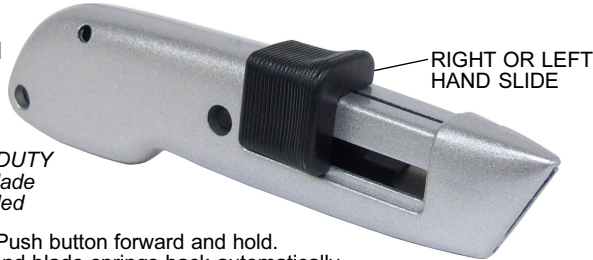

## SELF RETRACTING SAFETY KNIFE HEAVY DUTY DIE CAST METAL BODY

- Strong Metal Coil Spring retracts the blade the instant thumb pressure is released.
- Unique Slide Thumb Lever allows right or left hand operation.
- Supplied with High Carbon SK2 Blade, Longer Lasting.
- Inside handle blade storage.
- Hammer Tone painted finish for improved grip.

Uses all standard blades.

**1**  
HEAVY DUTY  
SK2 Blade  
Included

TO CUT: Push button forward and hold.  
Release and blade springs back automatically.

PART NO.	DESCRIPTION	PRICES	
		1-35	36+
SRK205	Self Retracting Utility Knife	\$3.25	\$3.10