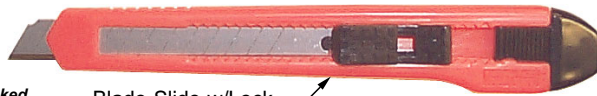

# TRIMMING KNIVES W/ BREAK AWAY BLADES

MOLDED ABS HANDLE (multi-colors)  
Blue - Green - Yellow - Pink - Orange

**ISO-9001**  
MANUFACTURED IN A QUALITY  
SYSTEM CERTIFIED FACILITY.

MOLDED ABS HANDLE (multi-colors)  
Blue - Green - Yellow - Orange