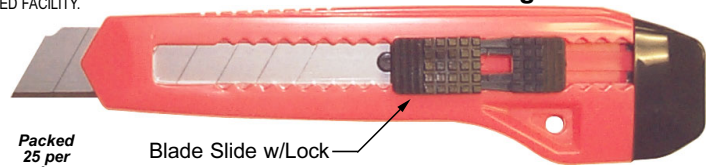

## 9mm Blades for K-130 Knife

13 Points

**Part No. SNB** (5 blades per pack)

1-23 Packs . . . \$ .82 pk. | 24+ Packs . . . \$ .72 pk.

**Part No. SNB-100** (100 blades per pack)

1-9 Packs . . . \$10.50 pk. | 10-19 Packs . . . \$9.50 pk. | 20+ Packs . . . \$9.05 pk.

**Part No. SNB-500** (500 blades per pack)

Price . . . \$42.00 pk.

Packed  
25 per  
package.

Blade Slide w/Lock