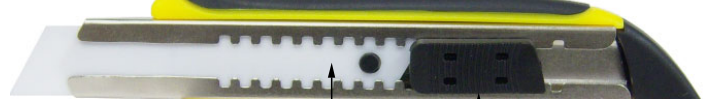

## Ceramic 9mm Blade for 42050CC Knife

13 Points

**Part No. 42360CC** (1 blade)

1-11 Blades . . . \$4.95 ea. | 12+ Blades . . . \$4.70 ea.

### CERAMIC AUTO-LOCK TRIMMING KNIFE

**HEAVY DUTY**  
Stainless Steel Blade Track.

**13**  
Break-Away Points

One Piece Auto-Lock Slide Holds Blade Position Automatically.