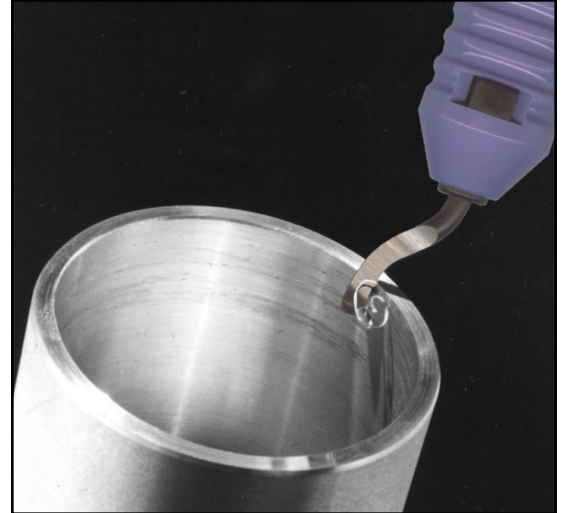

VERSA-BURR DEFLASHING TOOLS

FOR QUICK EASY DEFLASHING OR DEBURRING OF
PLASTICS – ALUMINUM – BRASS – CAST IRON – STEEL

LOW COST MULTI-BURR

(NO TELESCOPING ARM)

The blades can be stored in the light-weight plastic handle. They are easily changed by depressing the locking button. The handle has a lifetime guarantee: If it breaks, return it to PPE with your next blade order and we will replace the handle at no charge. Comes with three (3) blades - one each of E100, E200 and E350.

**PLASTIC HANDLE COMPLETE
WITH THREE (3) BLADES
VB22022**

1-11 **\$8.10**
12+ **\$7.70**

A GOOD VALUE!

USES HEAVY DUTY E SERIES BLADES

CERAMIC ROUT-A-BURR

- Two blade styles available:
 - Model 65 is for soft abrasive plastics.
 - Model 75 is for hard abrasive plastics.
- Interchangeable self-lubricating ceramic blade.
- Blade rotates like a traditional deburring tool.
- Will deburr holes, contours, and edges.
- 1 blade supplied with each tool.

* Tool comes with 1 blade.

CERAMIC DEFLASHING TOOL

THE SAFER DEBURRING TOOL!

The PPE Ceramic Deflashing Tool is the solution for removing flash from PVC and other plastics, and/or metal products. Simply slide the ceramic blade sideways down your parting line and it leaves a scratch free finish.

- Ideal for most materials: Plastics, soft or hard metals, etc.
- Self lubricating ceramic blade.
- Long lasting ceramic blade.
- Blade slides in place.
- Blade removal key on back of handle. Just insert in hole behind blade and twist.