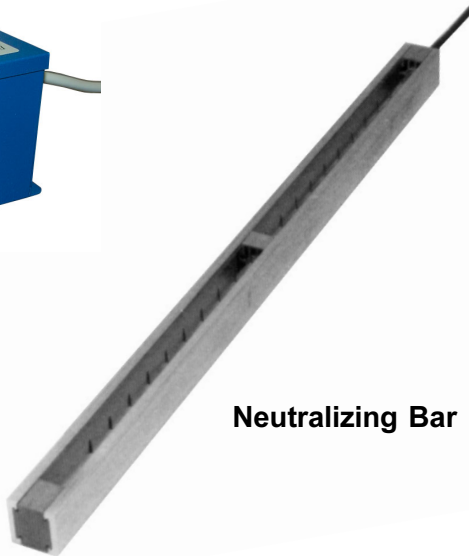

Neutralizing Bar

FEATURES:

- Rugged aluminum construction.
- No moving parts.
- Easy to use.
- Custom lengths available.
- Shock protection (Mechanical).
- Recommended air pressure 10 to 15 P.S.I. Not to exceed 40 P.S.I.
- Airboost for increased range
- 120/60/1, 0.3 Amps.
- 10 ft. Cable.

POWER SUPPLY:

All power supplies are self-regulating, automatically providing optimum performance for any combination of bars - to a total length up to 300". They are magnetically regulated, so neutralizing bars may be added without adjusting the power supply. For safety, they have flux leakage, which limits output current to 2.5 milliamps under short circuit conditions.