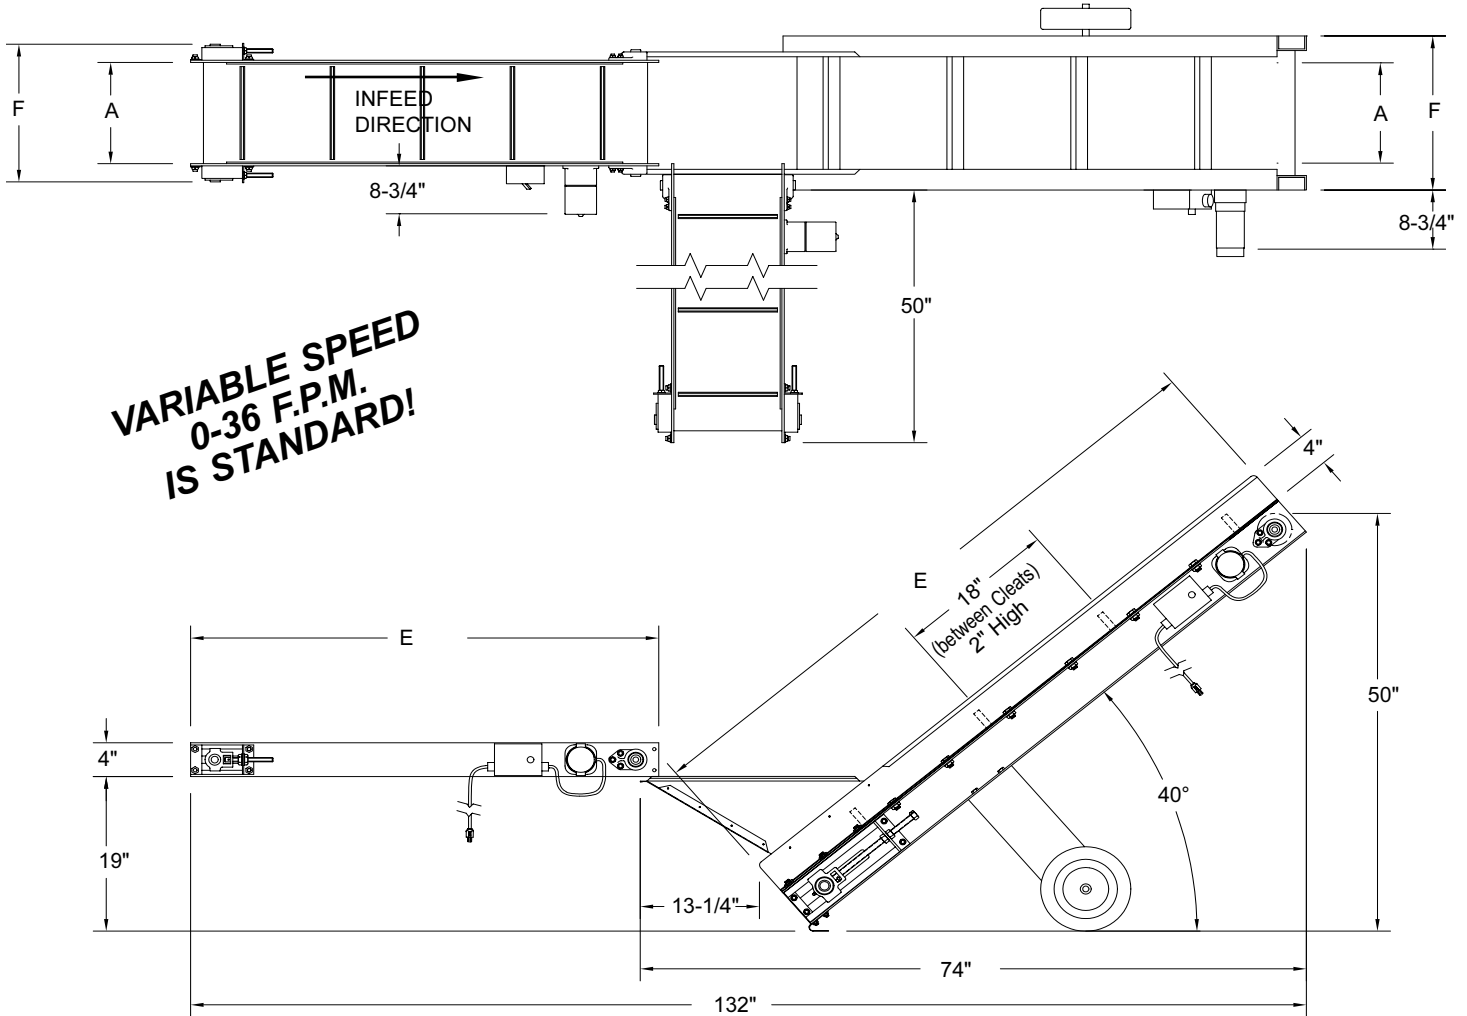

INCLINE & INFEEED CONVEYORS

DIMENSIONS & PRICES

**VARIABLE SPEED
0-36 F.P.M.
IS STANDARD!**

INFEEED CONVEYOR

Model No.	A Belt Width In.	F Frame Width In.	E Frame Length In.	Price No Side Rails
VUC-124	12"	15"	50"	\$1,447.00
VUC-184	18"	21"	50"	\$1,507.00
VUC-244	24"	27"	50"	\$1,597.00

Other Infeed lengths available,
see BCP series Conveyors.
Optional: S.S Siderails \$120.00/set

INCLINE CONVEYOR

Model No.	A Belt Width In.	F Frame Width In.	E Frame Length Ft.	Hopper and Siderails Material	Price
VICB-126	12"	18-1/4"	6'	Aluminum	\$2,366.00
VICB-126SS	12"	18-1/4"	6'	Stainless	\$2,526.00
VICB-186	18"	24-1/4"	6'	Aluminum	\$2,566.00
VICB-186SS	18"	24-1/4"	6'	Stainless	\$2,741.00
VICB-246	24"	30-1/4"	6'	Aluminum	\$2,761.00
VICB-246SS	24"	30-1/4"	6'	Stainless	\$2,986.00