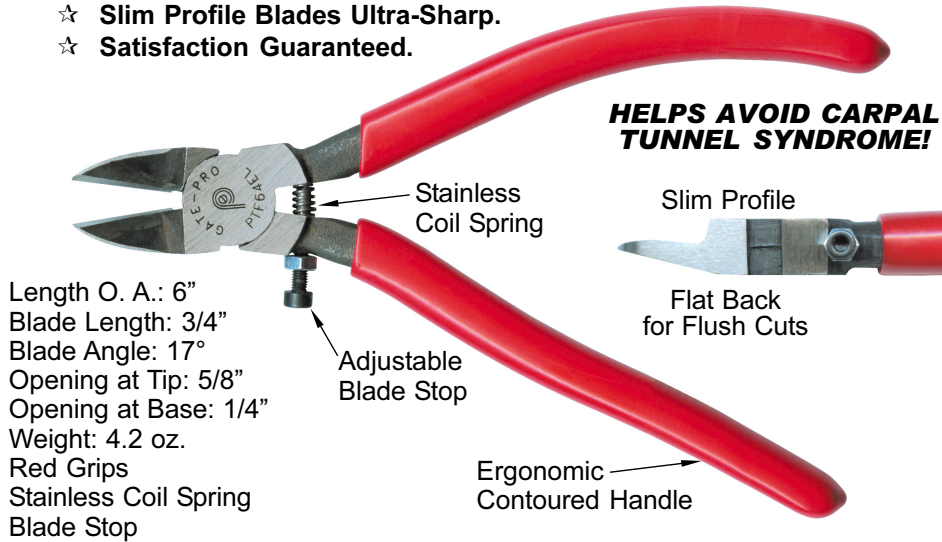

# 6" ☆ PREMIUM ERGONOMIC GATE CUTTERS

### PPE GATE-PRO PREMIUM CUTTERS

- ☆ Extra Premium Quality for Longer Life.
- ☆ Better Steel - Better Heat Treat - Precision Ground Finish
- ☆ Up to 5 Times the Life over other cutters.
- ☆ Slim Profile Blades Ultra-Sharp.
- ☆ Satisfaction Guaranteed.

Length O. A.: 6"  
 Blade Length: 3/4"  
 Blade Angle: 17°  
 Opening at Tip: 5/8"  
 Opening at Base: 1/4"  
 Weight: 4.2 oz.  
 Red Grips  
 Stainless Coil Spring  
 Blade Stop