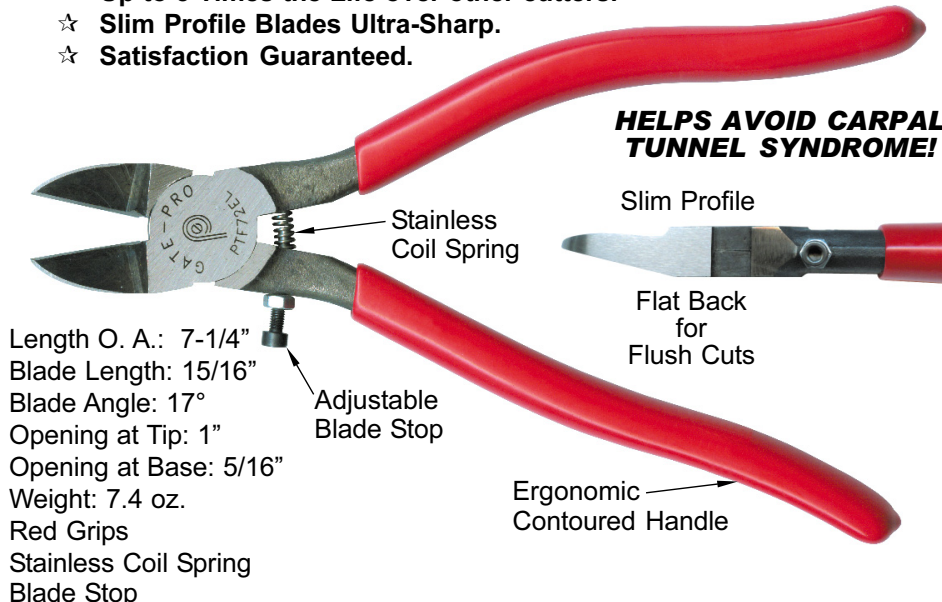

Length O. A.: 7-1/4"
Blade Length: 15/16"
Blade Angle: 17°
Opening at Tip: 1"
Opening at Base: 5/16"
Weight: 7.4 oz.
Red Grips
Stainless Coil Spring
Blade Stop

-- FEATURES --

- Contoured Handles to Fit Your Hand
- Right and Left Handed Models
- Better Grip and Leverage
- Reduces Users Fatigue
- Great for Women Users

Model PTF73ER Right Hand	
1-11 pair	$11.70 ea.
12-23 pair	$11.10 ea.
24+ pair	$10.55 ea.

Model PTF72EL Left Hand	
1-11 pair	$11.70 ea.
12-23 pair	$11.10 ea.
24+ pair	$10.55 ea.

#196508 Extra Stainless Springs .. $1.50 doz.

PLASTIC PROCESS EQUIPMENT, INC.

www.ppe.com • e-mail: sales@ppe.com

PPE WEST 6385 Montessouri Street, Las Vegas, Nevada 89113
702-433-6385 • 800-258-8877 • Fax: 702-433-6388

PPE SOUTH 11218 Challenger Avenue, Odessa, Florida 33556
727-834-8888 • 800-282-6783 • Fax: 727-834-8873

8303 CORPORATE PARK DRIVE, MACEDONIA (Cleveland), OHIO 44056, USA

216-367-7000 • Toll Free: 800-321-0562 • Fax: 216-367-7022 • Order Fax: 800-223-8305

Toll Free: USA, Canada & Mexico
800-362-0706