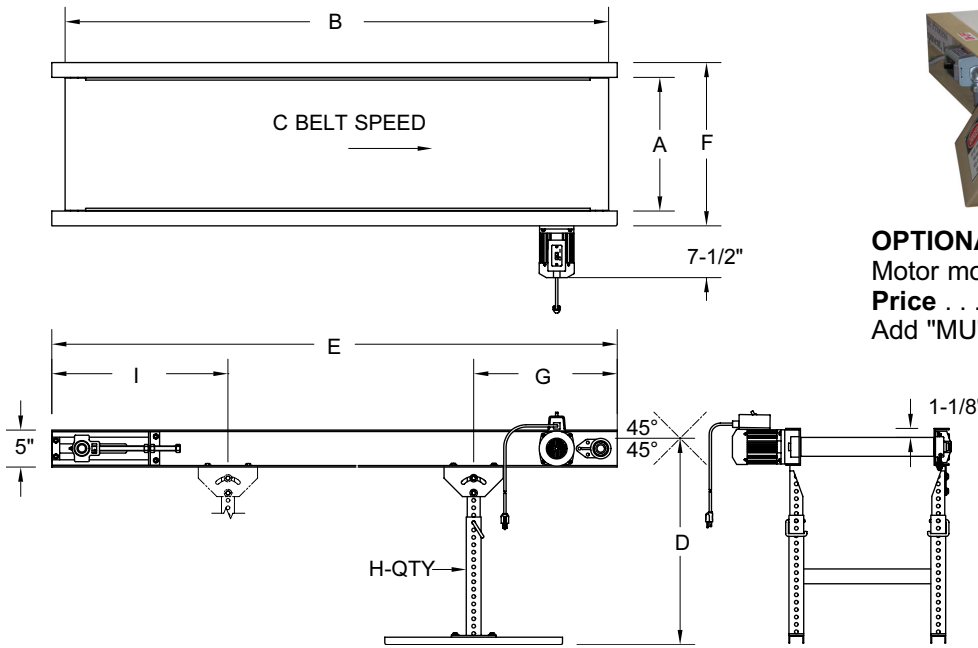

PC HEAVY DUTY CONVEYOR

SPECIFICATIONS AND PRICES

UNDER-MOUNT MOTOR

OPTIONAL:
Motor mounted under conveyor.
Price ..... add **$210.00**
Add "MU" to conveyor model number.

OPTIONAL:
On-Off Cycling feature order #685
Motor and Capacitor factory installed.
(No controller included.)
Price ..... add **$118.00**
Can cycle up to 10 times per minute.
(NOTE: Can not be used with Variable Speed.)

	Model No.	A Belt Width In.	B Nominal Belt Length	C Belt Speed Ft./Min.	D Height to Top of Belt		E Length Overall In.	F Frame Width In.	G In.	H Qty. of Stands	I In.	Approx. Shipping Weight Lbs.	Prices
					Max.	Min.							
12" Wide Models	PC-124	12"	4'	18.3	41"	29"	52"	17"	19"	1	-	143	$1,686.00
	PC-125	12"	5'	18.3	41"	29"	64"	17"	25-1/4"	1	-	164	$1,731.00
	PC-126	12"	6'	18.3	41"	29"	76"	17"	31"	1	-	185	$1,768.00
	PC-127	12"	7'	18.3	41"	29"	88"	17"	37"	1	-	206	$1,822.00
	PC-128	12"	8'	18.3	41"	29"	100"	17"	23"	2	24"	233	$2,016.00
	PC-1210	12"	10'	18.3	41"	29"	124"	17"	23"	2	36"	255	$2,154.00
	PC-1212	12"	12'	18.3	41"	29"	148"	17"	23"	2	48"	277	$2,244.00
	PC-1215	12"	15'	18.3	41"	29"	184"	17"	23"	2	60"	310	$2,380.00
18" Wide Models	PC-184	18"	4'	18.3	41"	29"	52"	23"	19"	1	-	150	$1,775.00
	PC-185	18"	5'	18.3	41"	29"	64"	23"	25-1/4"	1	-	175	$1,840.00
	PC-186	18"	6'	18.3	41"	29"	76"	23"	31"	1	-	200	$1,882.00
	PC-187	18"	7'	18.3	41"	29"	88"	23"	37"	1	-	240	$1,945.00
	PC-188	18"	8'	18.3	41"	29"	100"	23"	23"	2	24"	271	$2,159.00
	PC-1810	18"	10'	18.3	41"	29"	124"	23"	23"	2	36"	311	$2,325.00
	PC-1812	18"	12'	18.3	41"	29"	148"	23"	23"	2	48"	350	$2,455.00
	★PC-1815	18"	15'	19	41"	29"	184"	23"	23"	2	60"	408	$2,754.00
★PC-1820	18"	20'	19	41"	29"	244"	23"	23"	3	60"	506	$3,013.00	
24" Wide Models	PC-245	24"	5'	18.3	41"	29"	64"	29"	25-1/4"	1	-	186	$1,935.00
	PC-246	24"	6'	18.3	41"	29"	76"	29"	31"	1	-	241	$2,004.00
	PC-247	24"	7'	18.3	41"	29"	88"	29"	37"	1	-	296	$2,068.00
	PC-248	24"	8'	18.3	41"	29"	100"	29"	23"	2	24"	375	$2,291.00
	PC-2410	24"	10'	18.3	41"	29"	124"	29"	23"	2	36"	468	$2,478.00
	★PC-2412	24"	12'	19	41"	29"	148"	29"	23"	2	48"	561	$2,596.00
	★PC-2415	24"	15'	19	41"	29"	184"	29"	23"	2	60"	702	$2,758.00

★ LONGER UNITS SUPPLIED WITH A 1/2 H.P. T.E.F.C. RIGHT ANGLE GEARBOX MOTOR. SEE EXTRA WIDE MODELS FOR PICTURE.
STANDARD STEEL SIDE RAILS, UP TO 8 FT. LONG x 3 1/2" HIGH $102.00
STAINLESS STEEL SIDE RAILS, UP TO 8 FT. LONG x 3 1/2" HIGH.....$150.00

MOLDED-ON CLEAT PRICES NOTE: CLEATS ARE INDENTED 1/2" FROM EACH SIDE OF CONVEYOR BELT.	HEIGHT	6" WIDE	12" WIDE	18" WIDE	24" WIDE
	3/4"	$5.62 ea.	$11.15 ea.	$16.73 ea.	$22.31 ea.
	1"	$5.62 ea.	$11.15 ea.	$16.73 ea.	$22.31 ea.
	1-1/2"	$6.00 ea.	$12.00 ea.	$18.00 ea.	$24.00 ea.
	2"	$6.00 ea.	$12.00 ea.	$18.00 ea.	$24.00 ea.