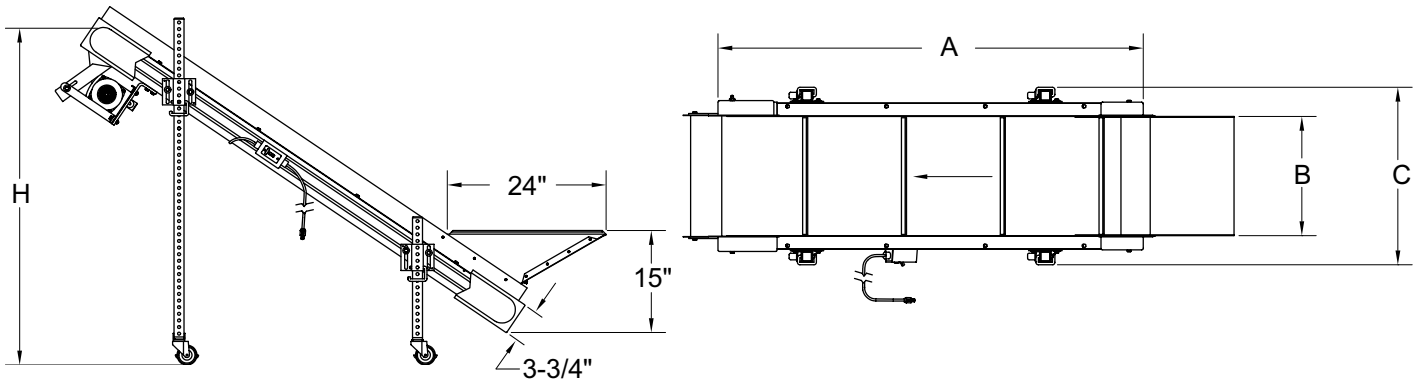

## SIZES AND PRICES

\* Made to special order.

B BELT WIDTH	A BELT LENGTH (FEET)	LENGTH O.A. (INCHES)	C WIDTH O.A. (INCHES)	H @ 45° (INCHES)	PRICES (cleated belt included)			
					STANDARD MODEL ANODIZED ALUMINUM SIDERAILS		* OPTIONAL MODEL STAINLESS STEEL SIDERAILS	
<b>6" WIDE</b>	5'	65"	14"	44"	SI-0605	\$2,195.00	SI-0605SS	\$2,249.00
	6'	77"	14"	53"	SI-0606	2,251.00	SI-0606SS	2,309.00
<b>12" WIDE</b>	5'	65"	20"	44"	SI-1205	2,360.00	SI-1205SS	2,426.00
	6'	77"	20"	53"	SI-1206	2,462.00	SI-1206SS	2,532.00
	8'	101"	20"	71"	SI-1208	2,636.00	SI-1208SS	2,751.00
<b>18" WIDE</b>	5'	65"	26"	44"	SI-1805	2,518.00	SI-1805SS	2,594.00
	6'	77"	26"	53"	SI-1806	2,591.00	SI-1806SS	2,669.00
	8'	101"	26"	71"	SI-1808	2,819.00	SI-1808SS	2,943.00
<b>24" WIDE</b>	5'	65"	32"	44"	SI-2405	2,624.00	SI-2405SS	2,705.00
	6'	77"	32"	53"	SI-2406	2,790.00	SI-2406SS	2,874.00
	8'	101"	32"	71"	SI-2408	3,015.00	SI-2408SS	3,144.00