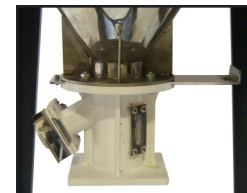

Our PPE Drying Hoppers are a PPE exclusive only available from PPE. Do not confuse these with any other make, model or manufacturer.

© Copyright 2015 Plastic Process Equipment, Inc.

PLASTIC PROCESS EQUIPMENT, INC.

www.ppe.com • e-mail: sales@ppe.com

PPE WEST 6385 Montessouri Street, Las Vegas, Nevada 89113
702-433-6385 • 800-258-8877 • Fax: 702-433-6388

PPE SOUTH 11218 Challenger Avenue, Odessa, Florida 33556
727-834-8888 • 800-282-6783 • Fax: 727-834-8873

8303 CORPORATE PARK DRIVE, MACEDONIA (Cleveland), OHIO 44056, USA

216-367-7000 • Toll Free: 800-321-0562 • Fax: 216-367-7022 • Order Fax: 800-223-8305

Toll Free: USA, Canada & Mexico
800-362-0706