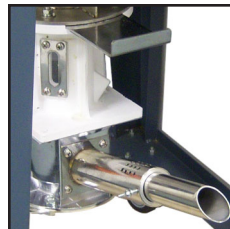

Suction Box available.