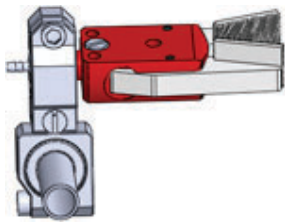

Mini Sprue Grippers

*** It can attached BF-6, BF-5 M5 male barbed fitting or M5 male connector push-in air fitting & mounting by swivel cross clamp, angle clamp, swivel angle clamp, angle arm, elbow arm

Single Action type : SG-105

Extra-wide Teeth Jaws

Max : 8 bar, Max : 116psi

Part#		Wt.	Price
SG-105	Single action	65g	\$106.15

1. Single action, spring returned
2. Fits in all 10mm mounting clamps and gripper mounting arms
3. Standard 10mm diameter mounting post with M5 air port
4. With extra-wide hardened steel jaws
5. Use dry and filtered air only

Single Action type : SG-106

Rubber pads Jaws

Max : 8 bar, Max : 116psi

Part#		Wt.	Price
SG-106	Single action	55g	\$97.31

1. Single action, spring returned
2. Fits in all 10mm mounting clamps and gripper mounting arms
3. Standard 10mm diameter mounting post with M5 air port
4. With rubber pads for soft contact
5. Use dry and filtered air only