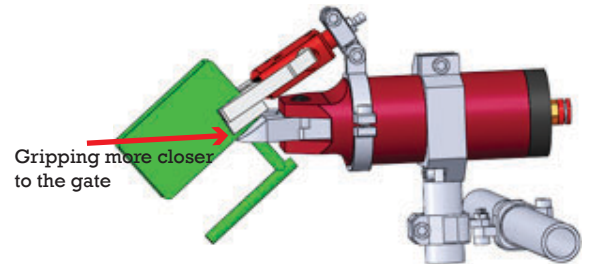

Mini Sprue Grippers

*** It can attached BF-6, BF-5 M5 male barbed fitting or M5 male connector push-in air fitting & mounting by swivel cross clamp, angle clamp, swivel angle clamp, angle arm, elbow arm

Single Action type : SG-105

Extra-wide Teeth Jaws

Max : 8 bar, Max : 116psi

Part#		Wt.	Price
SG-105	Single action	65g	\$106.15

1. Single action, spring returned
2. Fits in all 10mm mounting clamps and gripper mounting arms
3. Standard 10mm diameter mounting post with M5 air port
4. With extra-wide hardened steel jaws
5. Use dry and filtered air only

Single Action type : SG-106

Rubber pads Jaws

Max : 8 bar, Max : 116psi

Part#		Wt.	Price
SG-106	Single action	55g	\$97.31

1. Single action, spring returned
2. Fits in all 10mm mounting clamps and gripper mounting arms
3. Standard 10mm diameter mounting post with M5 air port
4. With rubber pads for soft contact
5. Use dry and filtered air only