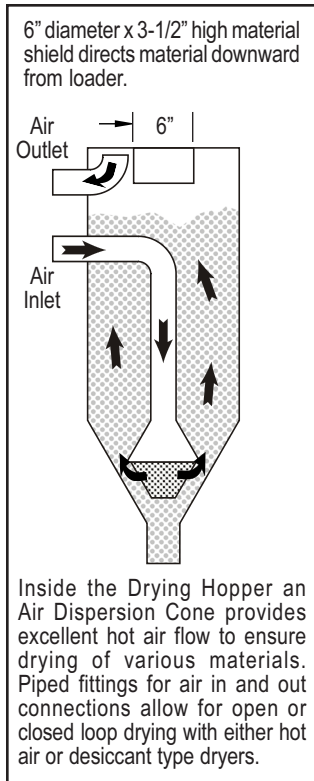

SALE

DRYING HOPPERS WITH STAND AND CAST DISCHARGE CHUTE

STAINLESS STEEL INSULATED

9 SIZES AVAILABLE

SALE

— INCLUDED —
Full size removable gasketed top Lid for easy cleaning.

2 Lifting Ears on top.

Thermocouple Port on incoming air pipe. M8 x 1.25mm thread

Double wall insulated hopper holds the heat.

Stainless Steel internal air pipes & dispersion cone.

OPTIONAL:
Mounting Bracket Assembly for Loader Proximity Switch Sensor. Attaches to Sight Glass Door. Switch not included.

ONE TIME SALE

FEB. 15, 2017 THRU JUN. 1, 2017

— INCLUDED —
6" dia. hole (covered) in top Lid for Material Loader.

Stainless Steel construction including interior, air pipes, and air dispersion cone. Inlet & Outlet sizes are listed in table.

Large gasketed hinged access door for easy inspection & cleaning.

Large Sightglass window to view materials. Large models have two.

— INCLUDED —
Sturdy all welded stand with casters

— INCLUDED —
Cast aluminum Discharge Chute with Material Shut-Off Slide Gate and lower Material Evacuate Slide Gate with lock. Sight Glass included. Bottom flange undrilled for future suction box or hopper mounting.