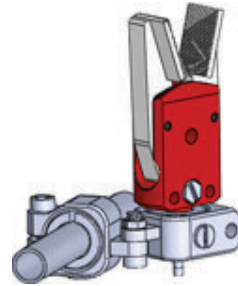

Mini Sprue Grippers

*** It can attached BF-6, BF-5 M5 male barbed fitting or M5 male connector push-in air fitting & mounting by swivel cross clamp, angle clamp, swivel angle clamp, angle arm, elbow arm

Single Action type : SG-105

Extra-wide Teeth Jaws

Max : 8 bar, Max : 116psi

Part#		Wt.	Price
SG-105	Single action	65g	\$106.15

1. Single action, spring returned
2. Fits in all 10mm mounting clamps and gripper mounting arms
3. Standard 10mm diameter mounting post with M5 air port
4. With extra-wide hardened steel jaws
5. Use dry and filtered air only

Single Action type : SG-106

Rubber pads Jaws

Max : 8 bar, Max : 116psi

Part#		Wt.	Price
SG-106	Single action	55g	\$97.31

1. Single action, spring returned
2. Fits in all 10mm mounting clamps and gripper mounting arms
3. Standard 10mm diameter mounting post with M5 air port
4. With rubber pads for soft contact
5. Use dry and filtered air only