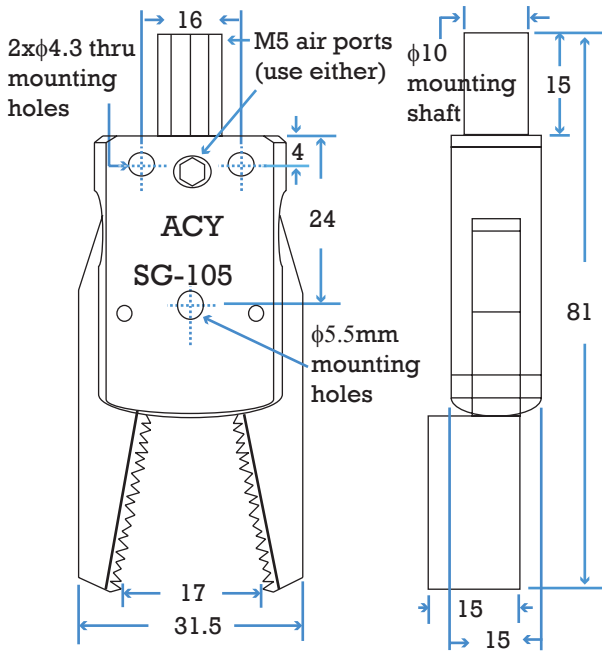

Mini Sprue Grippers

*** It can attached BF-6, BF-5 M5 male barbed fitting or M5 male connector push-in air fitting & mounting by swivel cross clamp, angle clamp, swivel angle clamp, angle arm, elbow arm

Single Action type : SG-105

Extra-wide Teeth Jaws

Max : 8 bar, Max : 116psi

Part#		Wt.	Price
SG-105	Single action	65g	\$106.15

1. Single action, spring returned
2. Fits in all 10mm mounting clamps and gripper mounting arms
3. Standard 10mm diameter mounting post with M5 air port
4. With extra-wide hardened steel jaws
5. Use dry and filtered air only

Single Action type : SG-106

Rubber pads Jaws

Max : 8 bar, Max : 116psi

Part#		Wt.	Price
SG-106	Single action	55g	\$97.31

1. Single action, spring returned
2. Fits in all 10mm mounting clamps and gripper mounting arms
3. Standard 10mm diameter mounting post with M5 air port
4. With rubber pads for soft contact
5. Use dry and filtered air only