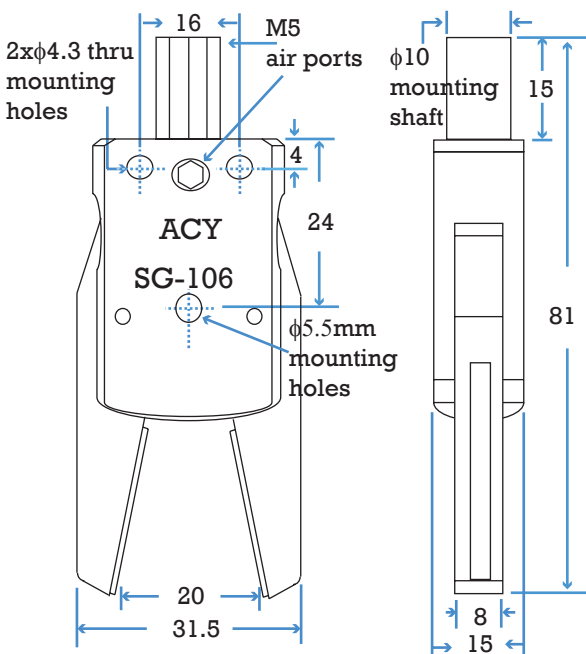

Mini Sprue Grippers

*** It can attached BF-6, BF-5 M5 male barbed fitting or M5 male connector push-in air fitting & mounting by swivel cross clamp, angle clamp, swivel angle clamp, angle arm, elbow arm

Single Action type : SG-105

Extra-wide Teeth Jaws

Max : 8 bar, Max : 116psi

Part#		Wt.	Price
SG-105	Single action	65g	\$106.15

1. Single action, spring returned
2. Fits in all 10mm mounting clamps and gripper mounting arms
3. Standard 10mm diameter mounting post with M5 air port
4. With extra-wide hardened steel jaws
5. Use dry and filtered air only

Single Action type : SG-106

Rubber pads Jaws

Max : 8 bar, Max : 116psi

Part#		Wt.	Price
SG-106	Single action	55g	\$97.31

1. Single action, spring returned
2. Fits in all 10mm mounting clamps and gripper mounting arms
3. Standard 10mm diameter mounting post with M5 air port
4. With rubber pads for soft contact
5. Use dry and filtered air only