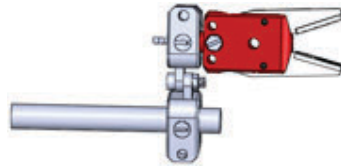

Mini Sprue Grippers

*** It can attached BF-6, BF-5 M5 male barbed fitting or M5 male connector push-in air fitting & mounting by swivel cross clamp, angle clamp, swivel angle clamp, angle arm, elbow arm

Single Action type : SG-105

Extra-wide Teeth Jaws

Max : 8 bar, Max : 116psi

Part#		Wt.	Price
SG-105	Single action	65g	\$106.15

1. Single action, spring returned
2. Fits in all 10mm mounting clamps and gripper mounting arms
3. Standard 10mm diameter mounting post with M5 air port
4. With extra-wide hardened steel jaws
5. Use dry and filtered air only

Single Action type : SG-106

Rubber pads Jaws

Max : 8 bar, Max : 116psi

Part#		Wt.	Price
SG-106	Single action	55g	\$97.31

1. Single action, spring returned
2. Fits in all 10mm mounting clamps and gripper mounting arms
3. Standard 10mm diameter mounting post with M5 air port
4. With rubber pads for soft contact
5. Use dry and filtered air only