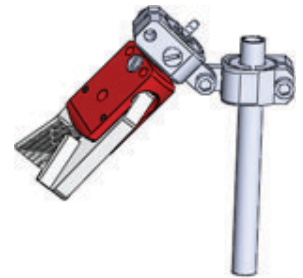

Mini Sprue Grippers

*** It can attached BF-6, BF-5 M5 male barbed fitting or M5 male connector push-in air fitting & mounting by swivel cross clamp, angle clamp, swivel angle clamp, angle arm, elbow arm

Single Action type : SG-105

Extra-wide Teeth Jaws

Max : 8 bar, Max : 116psi

Part#		Wt.	Price
SG-105	Single action	65g	\$106.15

1. Single action, spring returned
2. Fits in all 10mm mounting clamps and gripper mounting arms
3. Standard 10mm diameter mounting post with M5 air port
4. With extra-wide hardened steel jaws
5. Use dry and filtered air only

Single Action type : SG-106

Rubber pads Jaws

Max : 8 bar, Max : 116psi

Part#		Wt.	Price
SG-106	Single action	55g	\$97.31

1. Single action, spring returned
2. Fits in all 10mm mounting clamps and gripper mounting arms
3. Standard 10mm diameter mounting post with M5 air port
4. With rubber pads for soft contact
5. Use dry and filtered air only