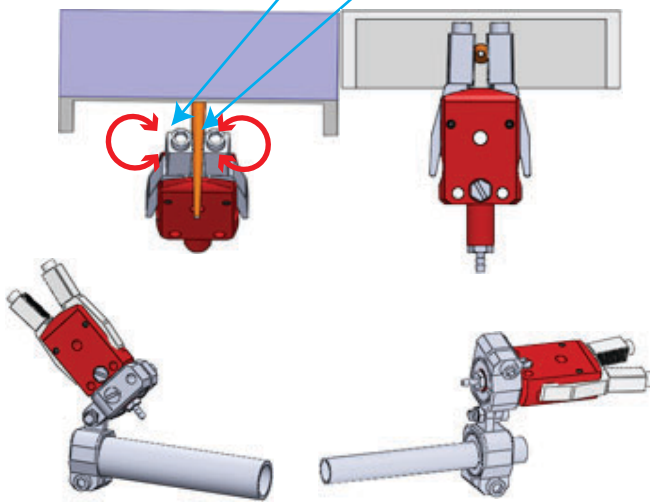

Mini Sprue Grippers

*** It can attached BF-6, BF-5 M5 barbed fitting or M5 male connector push-in air fitting & mounting by swivel cross clamp, angle clamp, swivel angle clamp, angle arm, elbow arm

Swivel Diamond-textured Jaws

Max : 8 bar, Max : 116psi

Part#		Wt.	Price
SG-103	Single action	67g	\$123.85

1. Single action, spring returned
2. Fits in all 10mm mounting clamps and gripper mounting arms
3. Standard 10mm diameter mounting post with M5 air port
4. To grip conical formed parts or runner. Swivel jaws automatically adjust to the shape of the parts/runner
5. Use dry and filtered air only

Single Action type : SG-103

Jaws swivel automatically

Aggressive Serrated Jaws

Max : 8 bar, Max : 116psi

Part#		Wt.	Price
SG-104	Single action	66g	\$88.46

1. Single action, spring returned
2. Fits in all 10mm mounting clamps and gripper mounting arms
3. Standard 10mm diameter mounting post with M5 air port
4. Hold the parts firmly and without get stuck behind jaws
5. Aggressive serrated saw jaws
6. Use dry and filtered air only