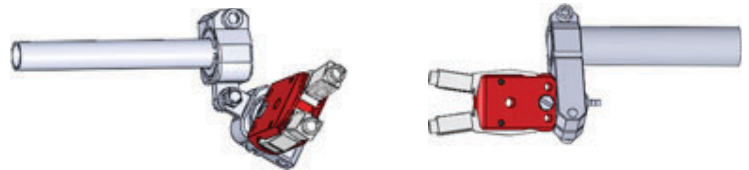

Mini Sprue Grippers

*** It can attached BF-6, BF-5 M5 barbed fitting or M5 male connector push-in air fitting & mounting by swivel cross clamp, angle clamp, swivel angle clamp, angle arm, elbow arm

Swivel Diamond-textured Jaws

Max : 8 bar, Max : 116psi

Part#		Wt.	Price
SG-103	Single action	67g	\$123.85

1. Single action, spring returned
2. Fits in all 10mm mounting clamps and gripper mounting arms
3. Standard 10mm diameter mounting post with M5 air port
4. To grip conical formed parts or runner. Swivel jaws automatically adjust to the shape of the parts/runner
5. Use dry and filtered air only

Single Action type : SG-103

Jaws swivel automatically

Aggressive Serrated Jaws

Max : 8 bar, Max : 116psi

Part#		Wt.	Price
SG-104	Single action	66g	\$88.46

1. Single action, spring returned
2. Fits in all 10mm mounting clamps and gripper mounting arms
3. Standard 10mm diameter mounting post with M5 air port
4. Hold the parts firmly and without get stuck behind jaws
5. Aggressive serrated saw jaws
6. Use dry and filtered air only