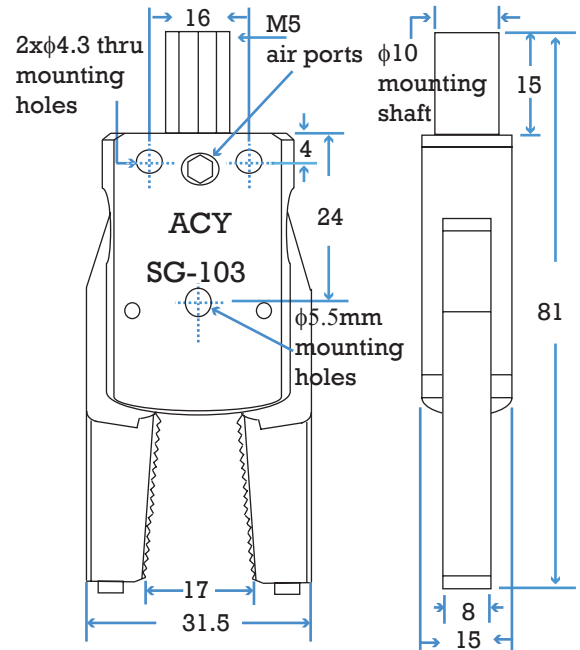

Mini Sprue Grippers

*** It can attached BF-6, BF-5 M5 barbed fitting or M5 male connector push-in air fitting & mounting by swivel cross clamp, angle clamp, swivel angle clamp, angle arm, elbow arm

Swivel Diamond-textured Jaws

Max : 8 bar, Max : 116psi

Part#		Wt.	Price
SG-103	Single action	67g	\$123.85

1. Single action, spring returned
2. Fits in all 10mm mounting clamps and gripper mounting arms
3. Standard 10mm diameter mounting post with M5 air port
4. To grip conical formed parts or runner. Swivel jaws automatically adjust to the shape of the parts/runner
5. Use dry and filtered air only

Single Action type : SG-103

Jaws swivel automatically

Aggressive Serrated Jaws

Max : 8 bar, Max : 116psi

Part#		Wt.	Price
SG-104	Single action	66g	\$88.46

1. Single action, spring returned
2. Fits in all 10mm mounting clamps and gripper mounting arms
3. Standard 10mm diameter mounting post with M5 air port
4. Hold the parts firmly and without get stuck behind jaws
5. Aggressive serrated saw jaws
6. Use dry and filtered air only

Single Action type : SG-104