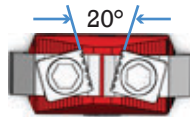

Mini Sprue Grippers

*** It can attached BF-6, BF-5 M5 barbed fitting or M5 male connector push-in air fitting & mounting by swivel cross clamp, angle clamp, swivel angle clamp, angle arm, elbow arm

Swivel Diamond-textured Jaws

Max : 8 bar, Max : 116psi

Part#		Wt.	Price
SG-103	Single action	67g	\$123.85

1. Single action, spring returned
2. Fits in all 10mm mounting clamps and gripper mounting arms
3. Standard 10mm diameter mounting post with M5 air port
4. To grip conical formed parts or runner. Swivel jaws automatically adjust to the shape of the parts/runner
5. Use dry and filtered air only

Single Action type : SG-103

Jaws swivel automatically

Aggressive Serrated Jaws

Max : 8 bar, Max : 116psi

Part#		Wt.	Price
SG-104	Single action	66g	\$88.46

1. Single action, spring returned
2. Fits in all 10mm mounting clamps and gripper mounting arms
3. Standard 10mm diameter mounting post with M5 air port
4. Hold the parts firmly and without get stuck behind jaws
5. Aggressive serrated saw jaws
6. Use dry and filtered air only