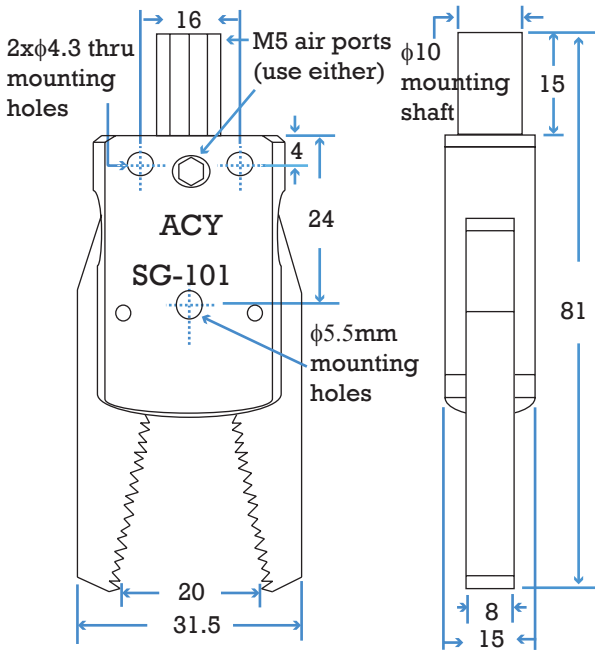

Mini Sprue Grippers

*** It can attached BF-6, BF-5 M5 male barbed fitting or M5 male connector push-in air fitting & mounting by swivel cross clamp, angle clamp, swivel angle clamp, angle arm, elbow arm

Single Action type : SG-101

Interlaced & Serrated Jaws Max : 8 bar, Max : 116psi

Part#		Wt.	Price
SG-101	Single action	50g	\$70.77

1. Single acting with spring opening
2. Fits in all 10mm mounting clamps & gripper mounting arms
3. Standard 10mm diameter mounting post with M5 air port. Another M5 air port on front of gripper can be used
4. Hard anodized aluminum for jaws
5. Use dry and filtered air only

Single Action type : SG-102

Diamond-textured Teeth Jaws Max : 8 bar, Max : 116psi

Part#		Wt.	Price
SG-102	Single action	65g	\$111.46

1. Single action, spring returned
2. Fits in all 10mm mounting clamps and gripper mounting arms
3. Standard 10mm diameter mounting post with M5 air port.
4. Wear and tear resistant
5. With hardened steel jaws
6. Use dry and filtered air only