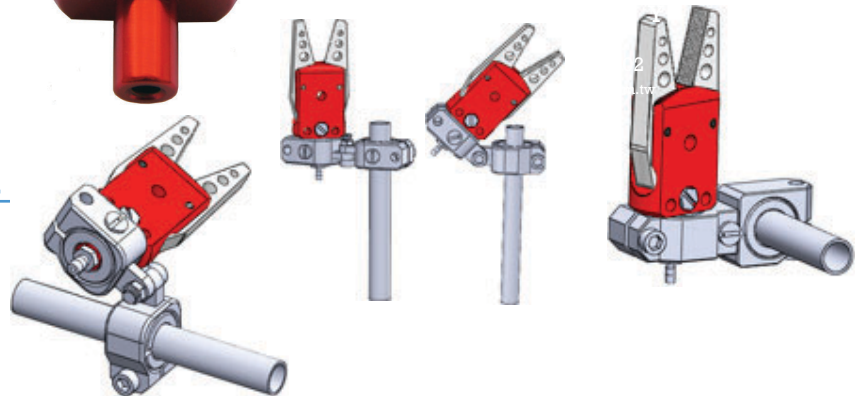

Mini Sprue Grippers

*** It can attached BF-6, BF-5 M5 male barbed fitting or M5 male connector push-in air fitting & mounting by swivel cross clamp, angle clamp, swivel angle clamp, angle arm, elbow arm

Single Action type : SG-101

Interlaced & Serrated Jaws Max : 8 bar, Max : 116psi

Part#		Wt.	Price
SG-101	Single action	50g	\$70.77

1. Single acting with spring opening
2. Fits in all 10mm mounting clamps & gripper mounting arms
3. Standard 10mm diameter mounting post with M5 air port. Another M5 air port on front of gripper can be used
4. Hard anodized aluminum for jaws
5. Use dry and filtered air only

Single Action type : SG-102

Diamond-textured Teeth Jaws Max : 8 bar, Max : 116psi

Part#		Wt.	Price
SG-102	Single action	65g	\$111.46

1. Single action, spring returned
2. Fits in all 10mm mounting clamps and gripper mounting arms
3. Standard 10mm diameter mounting post with M5 air port.
4. Wear and tear resistant
5. With hardened steel jaws
6. Use dry and filtered air only