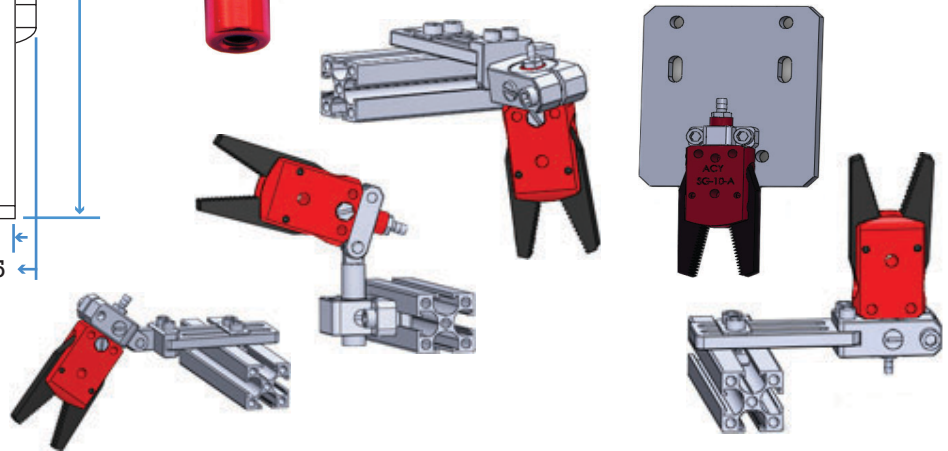

Mini Sprue Grippers

*** It can attached BF-6, BF-5 M5 male barbed fitting or M5 male connector push-in air fitting & mounting by swivel cross clamp, angle clamp, swivel angle clamp, angle arm, elbow arm

Single Action type : SG-101

Interlaced & Serrated Jaws Max : 8 bar, Max : 116psi

Part#		Wt.	Price
SG-101	Single action	50g	\$70.77

1. Single acting with spring opening
2. Fits in all 10mm mounting clamps & gripper mounting arms
3. Standard 10mm diameter mounting post with M5 air port. Another M5 air port on front of gripper can be used
4. Hard anodized aluminum for jaws
5. Use dry and filtered air only

Single Action type : SG-102

Diamond-textured Teeth Jaws Max : 8 bar, Max : 116psi

Part#		Wt.	Price
SG-102	Single action	65g	\$111.46

1. Single action, spring returned
2. Fits in all 10mm mounting clamps and gripper mounting arms
3. Standard 10mm diameter mounting post with M5 air port.
4. Wear and tear resistant
5. With hardened steel jaws
6. Use dry and filtered air only