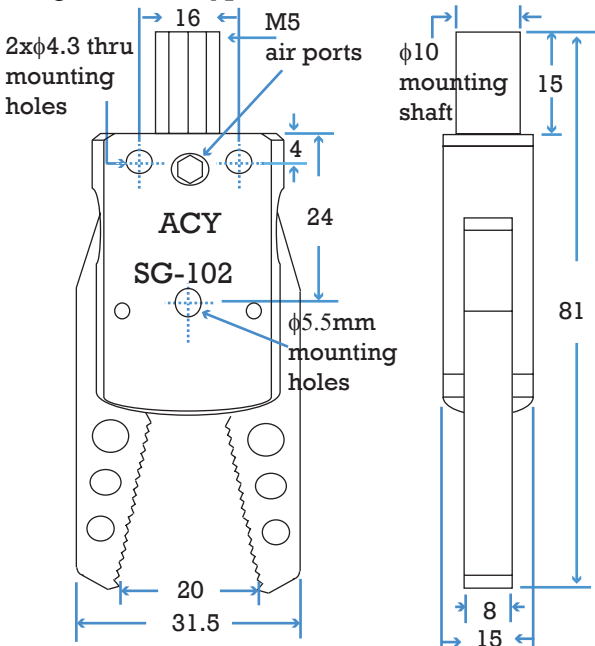

Mini Sprue Grippers

*** It can attached BF-6, BF-5 M5 male barbed fitting or M5 male connector push-in air fitting & mounting by swivel cross clamp, angle clamp, swivel angle clamp, angle arm, elbow arm

Single Action type : SG-101

Interlaced & Serrated Jaws Max : 8 bar, Max : 116psi

Part#		Wt.	Price
SG-101	Single action	50g	\$70.77

1. Single acting with spring opening
2. Fits in all 10mm mounting clamps & gripper mounting arms
3. Standard 10mm diameter mounting post with M5 air port. Another M5 air port on front of gripper can be used
4. Hard anodized aluminum for jaws
5. Use dry and filtered air only

Single Action type : SG-102

Diamond-textured Teeth Jaws Max : 8 bar, Max : 116psi

Part#		Wt.	Price
SG-102	Single action	65g	\$111.46

1. Single action, spring returned
2. Fits in all 10mm mounting clamps and gripper mounting arms
3. Standard 10mm diameter mounting post with M5 air port.
4. Wear and tear resistant
5. With hardened steel jaws
6. Use dry and filtered air only