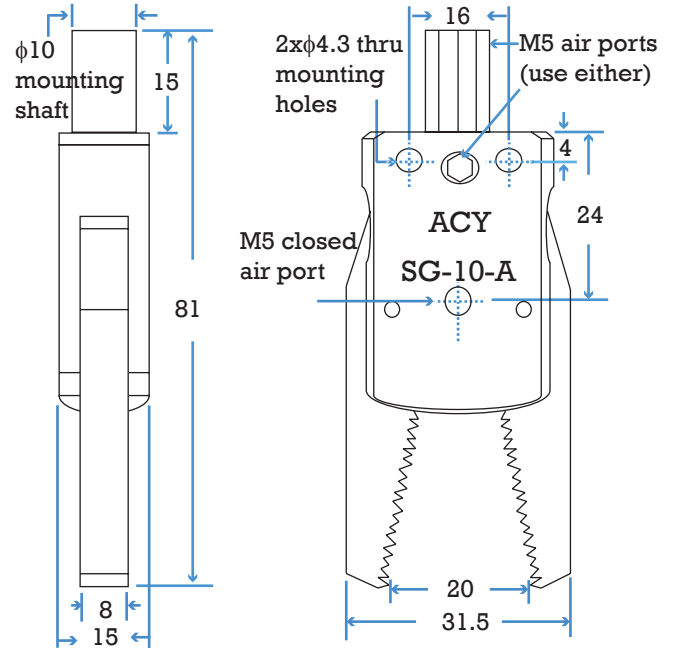

Double Action type : SG-10-A