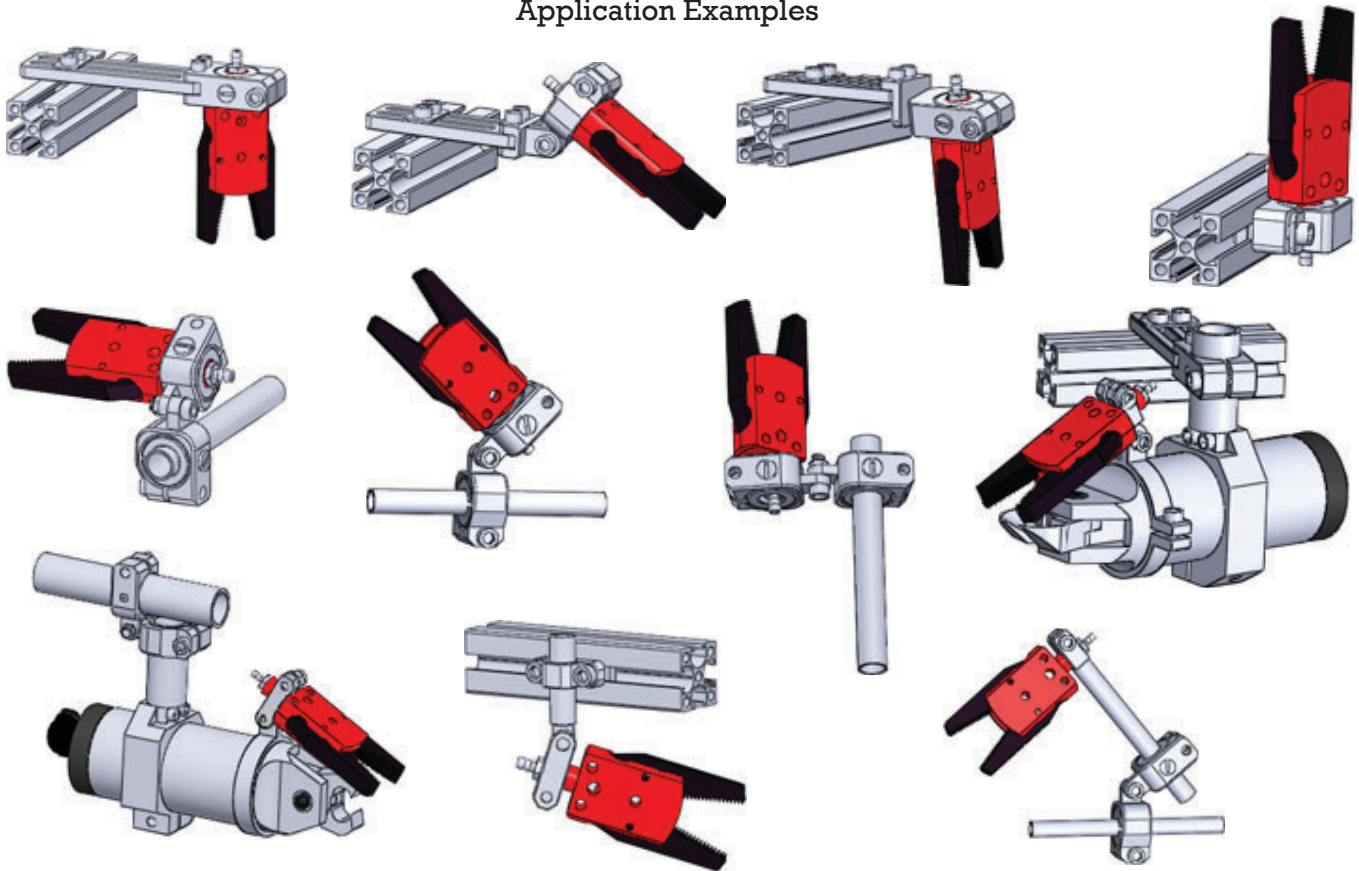

Application Examples

PLASTIC PROCESS EQUIPMENT, INC.

www.ppe.com • e-mail: sales@ppe.com

PPE WEST 6385 Montessouri Street, Las Vegas, Nevada 89113
702-433-6385 • 800-258-8877 • Fax: 702-433-6388

PPE SOUTH 11218 Challenger Avenue, Odessa, Florida 33556
727-834-8888 • 800-282-6783 • Fax: 727-834-8873

8303 CORPORATE PARK DRIVE, MACEDONIA (Cleveland), OHIO 44056, USA
216-367-7000 • Toll Free: 800-321-0562 • Fax: 216-367-7022 • Order Fax: 800-223-8305

Toll Free: USA, Canada & Mexico
800-362-0706