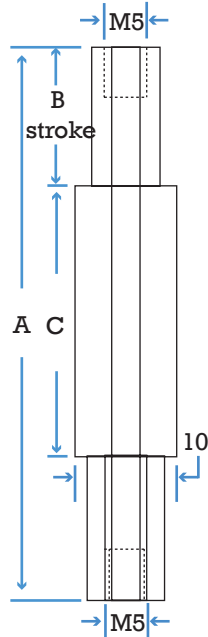

Small Non-Rotating Suspensions

It can mount as follow

- M5 of FM, BM, BC, B2M series cup-adpater, adapter, push-in air fitting, barbed fitting
- Threaded type mounting with swivel cross clamp, light angle plate, vertical swivel angle clamp
- Non threaded type mounting with swivel cross clamp, angle clamp, swivel angle clamp, angle arm, elbow arm

Non-threaded type

Threaded type

Small Non-rotating Suspensions - Non-threaded body

Part#	A	B	C	Wt.	Price
NCG-1010	40	10	20	7g	\$16.28
NCG-1020	60	20	30	10g	\$25.48
NCG-1030	80	30	40	13g	\$25.65

Small Non-rotating Suspensions - Threaded body

Part#	A	B	C	Wt.	Price
NCG-1010S	40	10	20	11g	\$17.16
NCG-1020S	60	20	30	13g	\$26.01
NCG-1030S	80	30	40	16g	\$26.89

Application Examples