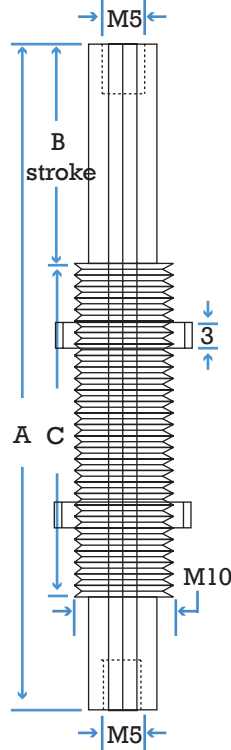

Small Non-Rotating Suspensions

It can mount as follow

- M5 of FM, BM, BC, B2M series cup-adpater, adapter, push-in air fitting, barbed fitting
- Threaded type mounting with swivel cross clamp, light angle plate, vertical swivel angle clamp
- Non threaded type mounting with swivel cross clamp, angle clamp, swivel angle clamp, angle arm, elbow arm

Non-threaded type

Threaded type

Small Non-rotating Suspensions - Non-threaded body

Part#	A	B	C	Wt.	Price
NCG-1010	40	10	20	7g	\$16.28
NCG-1020	60	20	30	10g	\$25.48
NCG-1030	80	30	40	13g	\$25.65

Small Non-rotating Suspensions - Threaded body

Part#	A	B	C	Wt.	Price
NCG-1010S	40	10	20	11g	\$17.16
NCG-1020S	60	20	30	13g	\$26.01
NCG-1030S	80	30	40	16g	\$26.89

Application Examples