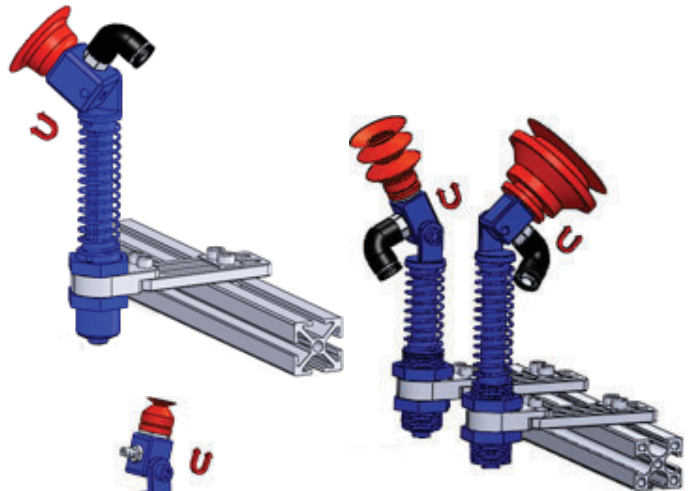

# Big Non-Rotating Suspensions

It can mount as follow

- M5, PT1/8 of FM/FP, BM/BP, BG, B2M/B2P series cup-adpater, adapter, push-in air fitting, barbed fitting
- Threaded type mounting with TMB-66/88 heavy angle plate
- Non threaded type mounting with swivel cross clamp, angle clamp, swivel angle clamp, angle arm, elbow arm

Non-threaded type

Threaded type

## Big Non-rotating Suspensions - Non-threaded body

Part#	A1	A2	B	C	D	Wt.	Price
NCG-2020-3M5	M5	M5	20	130	14	73g	\$36.27
NCG-2030-3M5	M5	M5	30	140	14	75g	\$38.04
NCG-2040-M5G8	M5	PT1/8	40	150	18	78g	\$39.81
NCG-2050-2G8	PT1/8	PT1/8	50	160	21	88g	\$41.40

## Big Non-rotating Suspensions - Threaded body

Part#	A1	A2	B	C	D	Wt.	Price
NCG-2020S-3M5	M5	M5	20	130	14	94g	\$36.27
NCG-2030S-3M5	M5	M5	30	140	14	97g	\$38.04
NCG-2040S-M5G8	M5	PT1/8	40	150	18	100g	\$39.81
NCG-2050S-2G8	PT1/8	PT1/8	50	160	21	110g	\$42.28