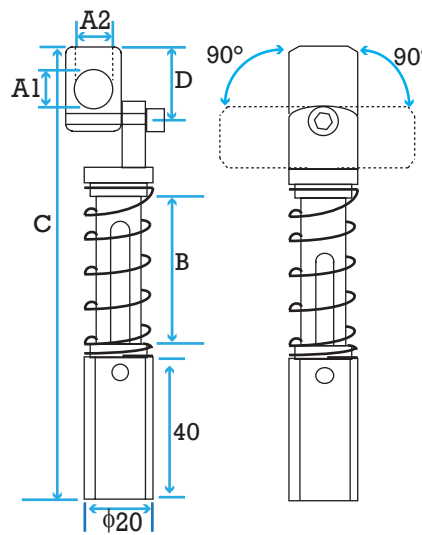

Non-threaded type