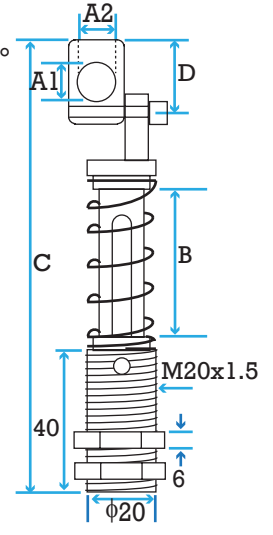

# Big Non-Rotating Suspensions

It can mount as follow

- M5, PT1/8 of FM/FP, BM/BP, BG, B2M/B2P series cup-adpater, adapter, push-in air fitting, barbed fitting
- Threaded type mounting with TMB-66/88 heavy angle plate
- Non threaded type mounting with swivel cross clamp, angle clamp, swivel angle clamp, angle arm, elbow arm

## Big Non-rotating Suspensions - Non-threaded body

Part#	A1	A2	B	C	D	Wt.	Price
NCG-2020-3M5	M5	M5	20	130	14	73g	\$36.27
NCG-2030-3M5	M5	M5	30	140	14	75g	\$38.04
NCG-2040-M5G8	M5	PT1/8	40	150	18	78g	\$39.81
NCG-2050-2G8	PT1/8	PT1/8	50	160	21	88g	\$41.40

## Big Non-rotating Suspensions - Threaded body

Part#	A1	A2	B	C	D	Wt.	Price
NCG-2020S-3M5	M5	M5	20	130	14	94g	\$36.27
NCG-2030S-3M5	M5	M5	30	140	14	97g	\$38.04
NCG-2040S-M5G8	M5	PT1/8	40	150	18	100g	\$39.81
NCG-2050S-2G8	PT1/8	PT1/8	50	160	21	110g	\$42.28