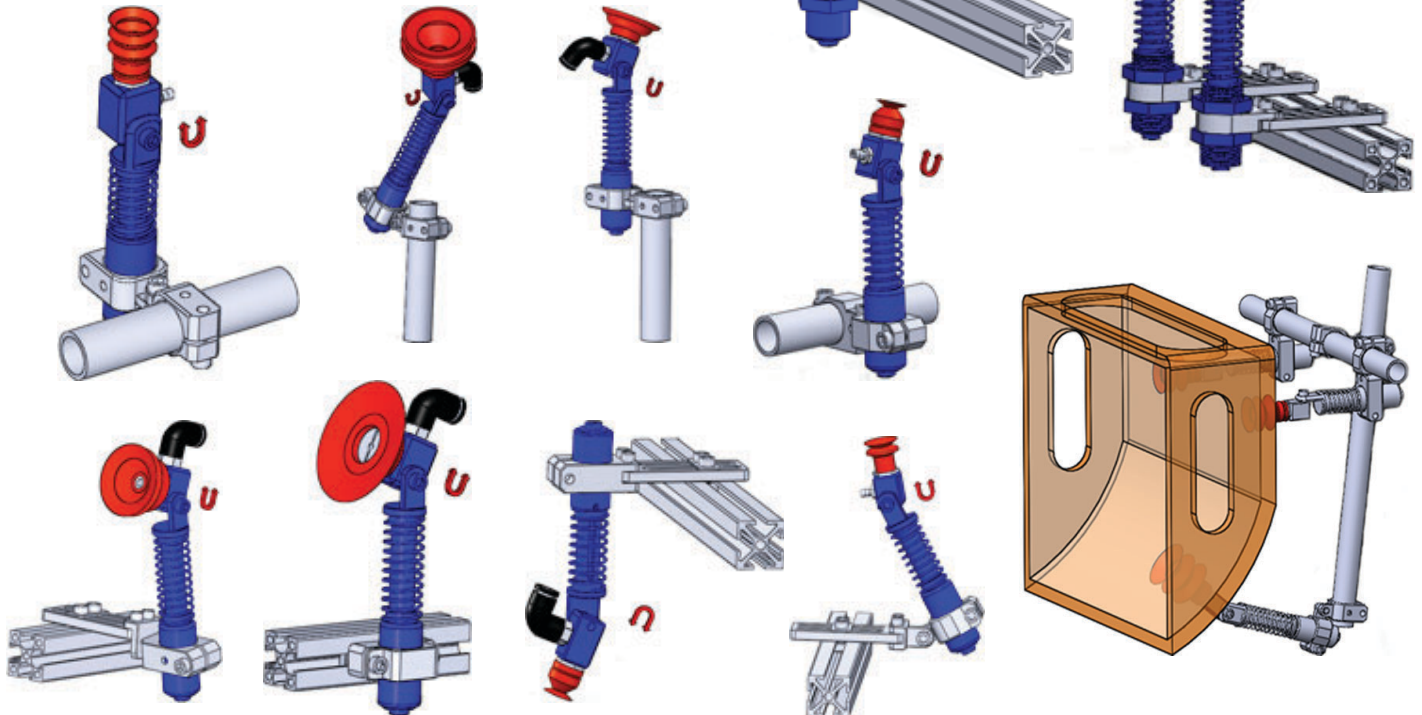

Application Examples

PLASTIC PROCESS EQUIPMENT, INC.

www.ppe.com • e-mail: sales@ppe.com

PPE WEST 6385 Montessouri Street, Las Vegas, Nevada 89113
702-433-6385 • 800-258-8877 • Fax: 702-433-6388

PPE SOUTH 11218 Challenger Avenue, Odessa, Florida 33556
727-834-8888 • 800-282-6783 • Fax: 727-834-8873

8303 CORPORATE PARK DRIVE, MACEDONIA (Cleveland), OHIO 44056, USA

Toll Free: USA, Canada & Mexico

216-367-7000 • Toll Free: 800-321-0562 • Fax: 216-367-7022 • Order Fax: 800-223-8305

800-362-0706