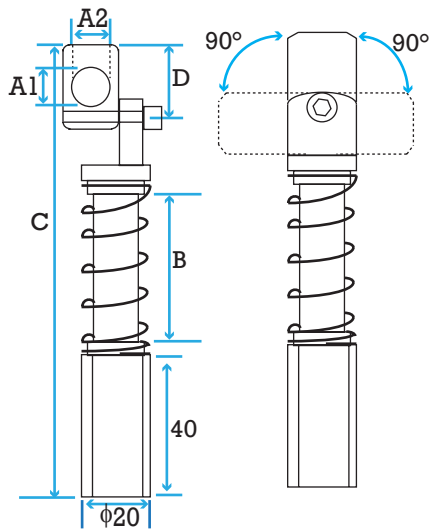

Big Rotating Suspensions

It can mount as follow

- M5, PT1/8 of FM/FP, BM/BP, BG, B2M/B2P series cup-adpater, adapter, push-in air fitting, barbed fitting
- Threaded type mounting with TMB-66/88 heavy angle plate
- Non threaded type mounting with swivel cross clamp, angle clamp, swivel angle clamp, angle arm, elbow arm

Non-threaded type

Threaded type

Big Rotating Suspensions - Non-threaded body

Part#	A1	A2	B	C	D	Wt.	Price
RCG-2020-3M5	M5	M5	20	130	14	74g	\$28.31
RCG-2030-3M5	M5	M5	30	140	14	77g	\$30.08
RCG-2040-M5G8	M5	PT1/8	40	150	18	81g	\$31.85
RCG-2050-2G8	PT1/8	PT1/8	50	160	21	90g	\$33.62

Big Rotating Suspensions - Threaded body

Part#	A1	A2	B	C	D	Wt.	Price
RCG-2020S-3M5	M5	M5	20	130	14	95g	\$30.61
RCG-2030S-3M5	M5	M5	30	140	14	98g	\$32.38
RCG-2040S-M5G8	M5	PT1/8	40	150	18	101g	\$34.15
RCG-2050S-2G8	PT1/8	PT1/8	50	160	21	111g	\$36.27