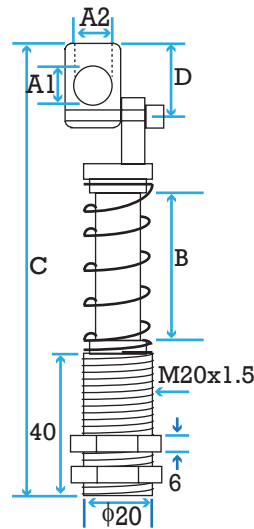

Big Rotating Suspensions

It can mount as follow

- M5, PT1/8 of FM/FP, BM/BP, BG, B2M/B2P series cup-adpater, adapter, push-in air fitting, barbed fitting
- Threaded type mounting with TMB-66/88 heavy angle plate
- Non threaded type mounting with swivel cross clamp, angle clamp, swivel angle clamp, angle arm, elbow arm

Non-threaded type

Threaded type

Big Rotating Suspensions - Non-threaded body

Part#	A1	A2	B	C	D	Wt.	Price
RCG-2020-3M5	M5	M5	20	130	14	74g	\$28.31
RCG-2030-3M5	M5	M5	30	140	14	77g	\$30.08
RCG-2040-M5G8	M5	PT1/8	40	150	18	81g	\$31.85
RCG-2050-2G8	PT1/8	PT1/8	50	160	21	90g	\$33.62

Big Rotating Suspensions - Threaded body

Part#	A1	A2	B	C	D	Wt.	Price
RCG-2020S-3M5	M5	M5	20	130	14	95g	\$30.61
RCG-2030S-3M5	M5	M5	30	140	14	98g	\$32.38
RCG-2040S-M5G8	M5	PT1/8	40	150	18	101g	\$34.15
RCG-2050S-2G8	PT1/8	PT1/8	50	160	21	111g	\$36.27