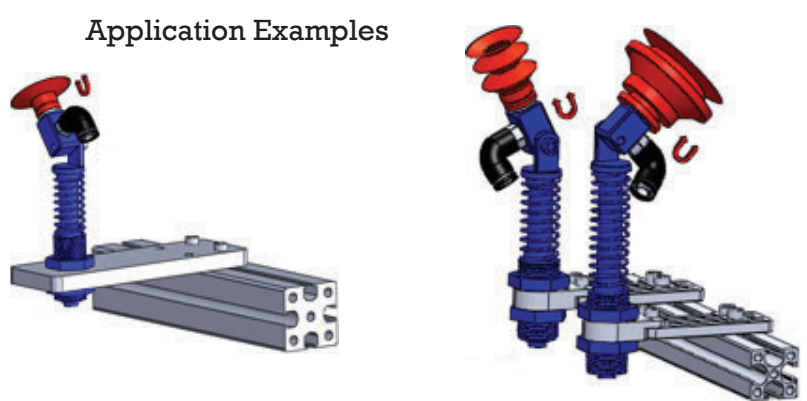

Big Rotating Suspensions

It can mount as follow

- M5, PT1/8 of FM/FP, BM/BP, BG, B2M/B2P series cup-adpater, adapter, push-in air fitting, barbed fitting
- Threaded type mounting with TMB-66/88 heavy angle plate
- Non threaded type mounting with swivel cross clamp, angle clamp, swivel angle clamp, angle arm, elbow arm

Non-threaded type

Threaded type

Big Rotating Suspensions - Non-threaded body

Part#	A1	A2	B	C	D	Wt.	Price
RCG-2020-3M5	M5	M5	20	130	14	74g	\$28.31
RCG-2030-3M5	M5	M5	30	140	14	77g	\$30.08
RCG-2040-M5G8	M5	PT1/8	40	150	18	81g	\$31.85
RCG-2050-2G8	PT1/8	PT1/8	50	160	21	90g	\$33.62

Big Rotating Suspensions - Threaded body

Part#	A1	A2	B	C	D	Wt.	Price
RCG-2020S-3M5	M5	M5	20	130	14	95g	\$30.61
RCG-2030S-3M5	M5	M5	30	140	14	98g	\$32.38
RCG-2040S-M5G8	M5	PT1/8	40	150	18	101g	\$34.15
RCG-2050S-2G8	PT1/8	PT1/8	50	160	21	111g	\$36.27