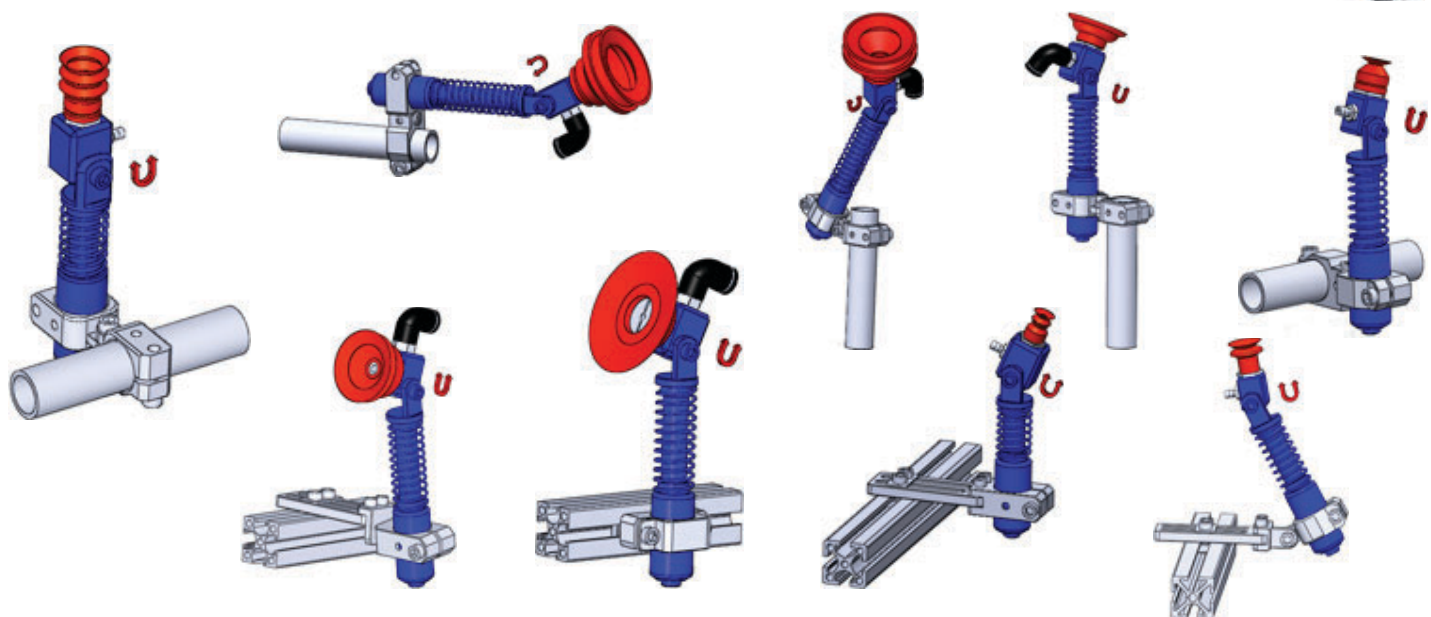

Big Rotating Suspensions

It can mount as follow

- M5, PT1/8 of FM/FP, BM/BP, BG, B2M/B2P series cup-adpater, adapter, push-in air fitting, barbed fitting
- Threaded type mounting with TMB-66/88 heavy angle plate
- Non threaded type mounting with swivel cross clamp, angle clamp, swivel angle clamp, angle arm, elbow arm

Non-threaded type

Threaded type

Big Rotating Suspensions - Non-threaded body

Part#	A1	A2	B	C	D	Wt.	Price
RCG-2020-3M5	M5	M5	20	130	14	74g	\$28.31
RCG-2030-3M5	M5	M5	30	140	14	77g	\$30.08
RCG-2040-M5G8	M5	PT1/8	40	150	18	81g	\$31.85
RCG-2050-2G8	PT1/8	PT1/8	50	160	21	90g	\$33.62

Big Rotating Suspensions - Threaded body

Part#	A1	A2	B	C	D	Wt.	Price
RCG-2020S-3M5	M5	M5	20	130	14	95g	\$30.61
RCG-2030S-3M5	M5	M5	30	140	14	98g	\$32.38
RCG-2040S-M5G8	M5	PT1/8	40	150	18	101g	\$34.15
RCG-2050S-2G8	PT1/8	PT1/8	50	160	21	111g	\$36.27