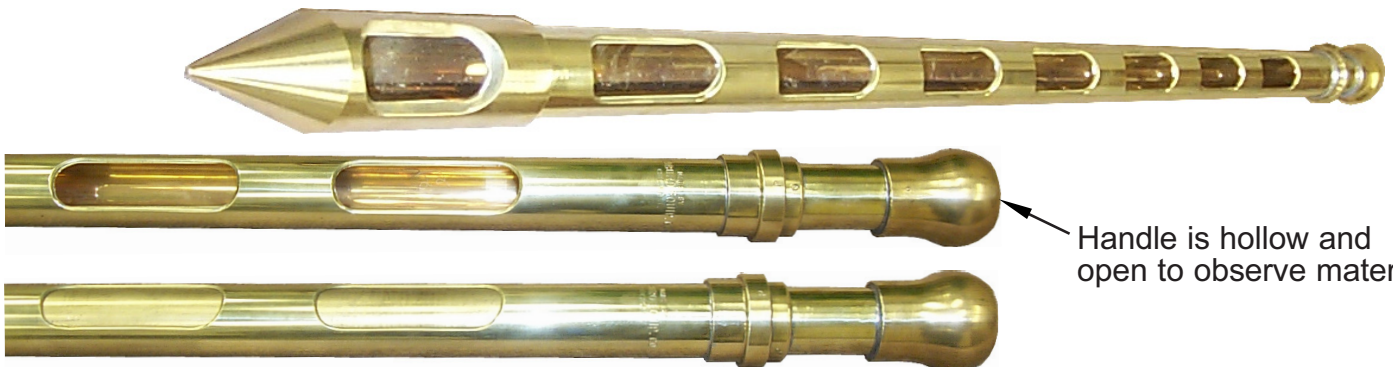

SOLID BRASS

Handle is hollow and open to observe material

PLASTIC PROCESS EQUIPMENT, INC.

www.ppe.com • e-mail: sales@ppe.com

6385 Montessouri Street, Las Vegas, Nevada 89113
PPE WEST 702-433-6385 • 800-258-8877 • Fax: 702-433-6388

11218 Challenger Avenue, Odessa, Florida 33556
PPE SOUTH 727-834-8888 • 800-282-6783 • Fax: 727-834-8873

8303 CORPORATE PARK DRIVE, MACEDONIA (Cleveland), OHIO 44056, USA

Toll Free: USA, Canada & Mexico
800-362-0706

216-367-7000 • Toll Free: 800-321-0562 • Fax: 216-367-7022 • Order Fax: 800-223-8305