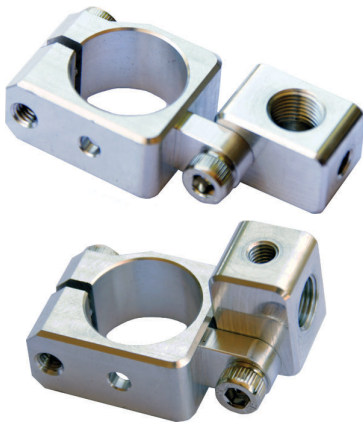

Swivel Vacuum Cup Connectors

As follow connectors can mount

M5, PT1/8 of FM/FP, BM/BP, BG, B2M/B2P series cup-adpater, adapter, push-in air fitting, barbed fitting

Horizontal Tube Swivel Angle Connector

Part#	A	B1	B2	Wt.	Price
TCH-08-3M5	8	M5	M5	40g	\$17.89
TCH-08-M5G8	8	PT1/8	M5	42g	\$18.35
TCH-08-2G8	8	PT1/8	PT1/8	48g	\$18.26
TCH-10-3M5	10	M5	M5	39g	\$17.89
TCH-10-M5G8	10	PT1/8	M5	41g	\$18.35
TCH-10-2G8	10	PT1/8	PT1/8	47g	\$18.26
TCH-12-3M5	12	M5	M5	38g	\$17.89
TCH-12-M5G8	12	PT1/8	M5	40g	\$18.35
TCH-12-2G8	12	PT1/8	PT1/8	46g	\$18.26
TCH-20-3M5	20	M5	M5	29g	\$15.69
TCH-20-M5G8	20	PT1/8	M5	31g	\$16.05
TCH-20-2G8	20	PT1/8	PT1/8	38g	\$15.96

Vertical Tube Swivel Angle Connector

Part#	A	B1	B2	Wt.	Price
TCV-08-3M5	8	M5	M5	43g	\$17.89
TCV-08-M5G8	8	PT1/8	M5	42g	\$18.35
TCV-08-2G8	8	PT1/8	PT1/8	50g	\$18.26
TCV-10-3M5	10	M5	M5	42g	\$17.89
TCV-10-M5G8	10	PT1/8	M5	41g	\$18.35
TCV-10-2G8	10	PT1/8	PT1/8	49g	\$18.26
TCV-12-3M5	12	M5	M5	41g	\$17.89
TCV-12-M5G8	12	PT1/8	M5	40g	\$18.35
TCV-12-2G8	12	PT1/8	PT1/8	48g	\$18.26
TCV-20-3M5	20	M5	M5	32g	\$15.69
TCV-20-M5G8	20	PT1/8	M5	32g	\$16.05
TCV-20-2G8	20	PT1/8	PT1/8	39g	\$15.96

Application Examples

Swivel vertical (TCV)

Swivel horizontal (TCH)