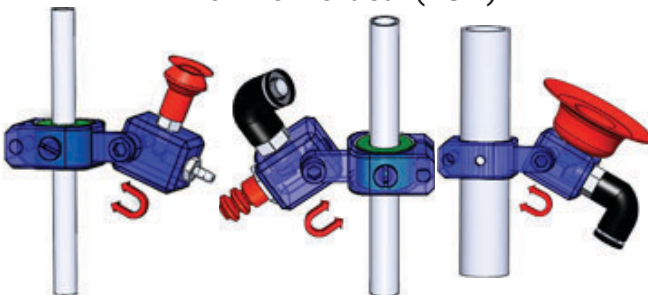

Swivel Vacuum Cup Connectors

As follow connectors can mount

M5, PT1/8 of FM/FP, BM/BP, BG, B2M/B2P series cup-adpater, adapter, push-in air fitting, barbed fitting

Horizontal Tube Swivel Angle Connector

Part#	A	B1	B2	Wt.	Price
TCH-08-3M5	8	M5	M5	40g	\$17.89
TCH-08-M5G8	8	PT1/8	M5	42g	\$18.35
TCH-08-2G8	8	PT1/8	PT1/8	48g	\$18.26
TCH-10-3M5	10	M5	M5	39g	\$17.89
TCH-10-M5G8	10	PT1/8	M5	41g	\$18.35
TCH-10-2G8	10	PT1/8	PT1/8	47g	\$18.26
TCH-12-3M5	12	M5	M5	38g	\$17.89
TCH-12-M5G8	12	PT1/8	M5	40g	\$18.35
TCH-12-2G8	12	PT1/8	PT1/8	46g	\$18.26
TCH-20-3M5	20	M5	M5	29g	\$15.69
TCH-20-M5G8	20	PT1/8	M5	31g	\$16.05
TCH-20-2G8	20	PT1/8	PT1/8	38g	\$15.96

Vertical Tube Swivel Angle Connector

Part#	A	B1	B2	Wt.	Price
TCV-08-3M5	8	M5	M5	43g	\$17.89
TCV-08-M5G8	8	PT1/8	M5	42g	\$18.35
TCV-08-2G8	8	PT1/8	PT1/8	50g	\$18.26
TCV-10-3M5	10	M5	M5	42g	\$17.89
TCV-10-M5G8	10	PT1/8	M5	41g	\$18.35
TCV-10-2G8	10	PT1/8	PT1/8	49g	\$18.26
TCV-12-3M5	12	M5	M5	41g	\$17.89
TCV-12-M5G8	12	PT1/8	M5	40g	\$18.35
TCV-12-2G8	12	PT1/8	PT1/8	48g	\$18.26
TCV-20-3M5	20	M5	M5	32g	\$15.69
TCV-20-M5G8	20	PT1/8	M5	32g	\$16.05
TCV-20-2G8	20	PT1/8	PT1/8	39g	\$15.96

Application Examples

Swivel vertical (TCV)

Swivel horizontal (TCH)