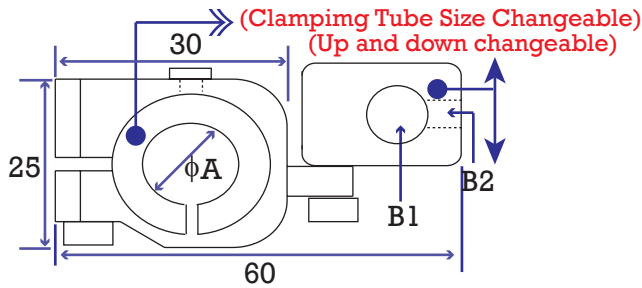

Swivel Vacuum Cup Connectors

As follow connectors can mount

M5, PT1/8 of FM/FP, BM/BP, BG, B2M/B2P series cup-adpater, adapter, push-in air fitting, barbed fitting

Horizontal Tube Swivel Angle Connector

Part#	A	B1	B2	Wt.	Price
TCH-08-3M5	8	M5	M5	40g	\$17.89
TCH-08-M5G8	8	PT1/8	M5	42g	\$18.35
TCH-08-2G8	8	PT1/8	PT1/8	48g	\$18.26
TCH-10-3M5	10	M5	M5	39g	\$17.89
TCH-10-M5G8	10	PT1/8	M5	41g	\$18.35
TCH-10-2G8	10	PT1/8	PT1/8	47g	\$18.26
TCH-12-3M5	12	M5	M5	38g	\$17.89
TCH-12-M5G8	12	PT1/8	M5	40g	\$18.35
TCH-12-2G8	12	PT1/8	PT1/8	46g	\$18.26
TCH-20-3M5	20	M5	M5	29g	\$15.69
TCH-20-M5G8	20	PT1/8	M5	31g	\$16.05
TCH-20-2G8	20	PT1/8	PT1/8	38g	\$15.96

Vertical Tube Swivel Angle Connector

Part#	A	B1	B2	Wt.	Price
TCV-08-3M5	8	M5	M5	43g	\$17.89
TCV-08-M5G8	8	PT1/8	M5	42g	\$18.35
TCV-08-2G8	8	PT1/8	PT1/8	50g	\$18.26
TCV-10-3M5	10	M5	M5	42g	\$17.89
TCV-10-M5G8	10	PT1/8	M5	41g	\$18.35
TCV-10-2G8	10	PT1/8	PT1/8	49g	\$18.26
TCV-12-3M5	12	M5	M5	41g	\$17.89
TCV-12-M5G8	12	PT1/8	M5	40g	\$18.35
TCV-12-2G8	12	PT1/8	PT1/8	48g	\$18.26
TCV-20-3M5	20	M5	M5	32g	\$15.69
TCV-20-M5G8	20	PT1/8	M5	32g	\$16.05
TCV-20-2G8	20	PT1/8	PT1/8	39g	\$15.96