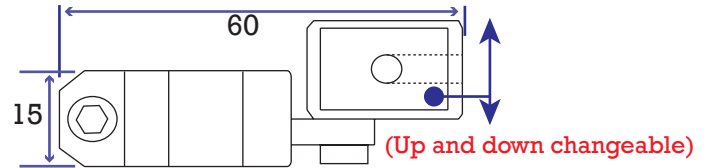

Swivel Vacuum Cup Connectors

As follow connectors can mount

M5, PT1/8 of FM/FP, BM/BP, BG, B2M/B2P series cup-adpater, adapter, push-in air fitting, barbed fitting

Horizontal Tube Swivel Angle Connector

Part#	A	B1	B2	Wt.	Price
TCH-08-3M5	8	M5	M5	40g	\$17.89
TCH-08-M5G8	8	PT1/8	M5	42g	\$18.35
TCH-08-2G8	8	PT1/8	PT1/8	48g	\$18.26
TCH-10-3M5	10	M5	M5	39g	\$17.89
TCH-10-M5G8	10	PT1/8	M5	41g	\$18.35
TCH-10-2G8	10	PT1/8	PT1/8	47g	\$18.26
TCH-12-3M5	12	M5	M5	38g	\$17.89
TCH-12-M5G8	12	PT1/8	M5	40g	\$18.35
TCH-12-2G8	12	PT1/8	PT1/8	46g	\$18.26
TCH-20-3M5	20	M5	M5	29g	\$15.69
TCH-20-M5G8	20	PT1/8	M5	31g	\$16.05
TCH-20-2G8	20	PT1/8	PT1/8	38g	\$15.96

Vertical Tube Swivel Angle Connector

Part#	A	B1	B2	Wt.	Price
TCV-08-3M5	8	M5	M5	43g	\$17.89
TCV-08-M5G8	8	PT1/8	M5	42g	\$18.35
TCV-08-2G8	8	PT1/8	PT1/8	50g	\$18.26
TCV-10-3M5	10	M5	M5	42g	\$17.89
TCV-10-M5G8	10	PT1/8	M5	41g	\$18.35
TCV-10-2G8	10	PT1/8	PT1/8	49g	\$18.26
TCV-12-3M5	12	M5	M5	41g	\$17.89
TCV-12-M5G8	12	PT1/8	M5	40g	\$18.35
TCV-12-2G8	12	PT1/8	PT1/8	48g	\$18.26
TCV-20-3M5	20	M5	M5	32g	\$15.69
TCV-20-M5G8	20	PT1/8	M5	32g	\$16.05
TCV-20-2G8	20	PT1/8	PT1/8	39g	\$15.96