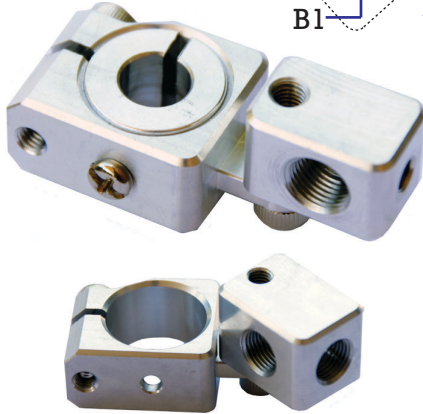

Swivel Vacuum Cup Connectors

As follow connectors can mount

M5, PT1/8 of FM/FP, BM/BP, BG, B2M/B2P series cup-adpater, adapter, push-in air fitting, barbed fitting

Horizontal Tube Swivel Angle Connector

Part#	A	B1	B2	Wt.	Price
TCH-08-3M5	8	M5	M5	40g	\$17.89
TCH-08-M5G8	8	PT1/8	M5	42g	\$18.35
TCH-08-2G8	8	PT1/8	PT1/8	48g	\$18.26
TCH-10-3M5	10	M5	M5	39g	\$17.89
TCH-10-M5G8	10	PT1/8	M5	41g	\$18.35
TCH-10-2G8	10	PT1/8	PT1/8	47g	\$18.26
TCH-12-3M5	12	M5	M5	38g	\$17.89
TCH-12-M5G8	12	PT1/8	M5	40g	\$18.35
TCH-12-2G8	12	PT1/8	PT1/8	46g	\$18.26
TCH-20-3M5	20	M5	M5	29g	\$15.69
TCH-20-M5G8	20	PT1/8	M5	31g	\$16.05
TCH-20-2G8	20	PT1/8	PT1/8	38g	\$15.96

Vertical Tube Swivel Angle Connector

Part#	A	B1	B2	Wt.	Price
TCV-08-3M5	8	M5	M5	43g	\$17.89
TCV-08-M5G8	8	PT1/8	M5	42g	\$18.35
TCV-08-2G8	8	PT1/8	PT1/8	50g	\$18.26
TCV-10-3M5	10	M5	M5	42g	\$17.89
TCV-10-M5G8	10	PT1/8	M5	41g	\$18.35
TCV-10-2G8	10	PT1/8	PT1/8	49g	\$18.26
TCV-12-3M5	12	M5	M5	41g	\$17.89
TCV-12-M5G8	12	PT1/8	M5	40g	\$18.35
TCV-12-2G8	12	PT1/8	PT1/8	48g	\$18.26
TCV-20-3M5	20	M5	M5	32g	\$15.69
TCV-20-M5G8	20	PT1/8	M5	32g	\$16.05
TCV-20-2G8	20	PT1/8	PT1/8	39g	\$15.96