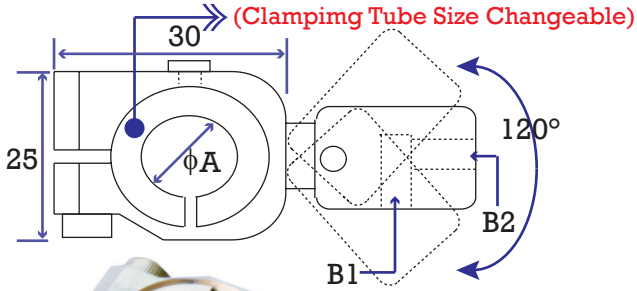

Swivel Vacuum Cup Connectors

As follow connectors can mount

M5, PT1/8 of FM/FP, BM/BP, BG, B2M/B2P series cup-adpater, adapter, push-in air fitting, barbed fitting

Horizontal Tube Swivel Angle Connector

Part#	A	B1	B2	Wt.	Price
TCH-08-3M5	8	M5	M5	40g	\$17.89
TCH-08-M5G8	8	PT1/8	M5	42g	\$18.35
TCH-08-2G8	8	PT1/8	PT1/8	48g	\$18.26
TCH-10-3M5	10	M5	M5	39g	\$17.89
TCH-10-M5G8	10	PT1/8	M5	41g	\$18.35
TCH-10-2G8	10	PT1/8	PT1/8	47g	\$18.26
TCH-12-3M5	12	M5	M5	38g	\$17.89
TCH-12-M5G8	12	PT1/8	M5	40g	\$18.35
TCH-12-2G8	12	PT1/8	PT1/8	46g	\$18.26
TCH-20-3M5	20	M5	M5	29g	\$15.69
TCH-20-M5G8	20	PT1/8	M5	31g	\$16.05
TCH-20-2G8	20	PT1/8	PT1/8	38g	\$15.96

Vertical Tube Swivel Angle Connector

Part#	A	B1	B2	Wt.	Price
TCV-08-3M5	8	M5	M5	43g	\$17.89
TCV-08-M5G8	8	PT1/8	M5	42g	\$18.35
TCV-08-2G8	8	PT1/8	PT1/8	50g	\$18.26
TCV-10-3M5	10	M5	M5	42g	\$17.89
TCV-10-M5G8	10	PT1/8	M5	41g	\$18.35
TCV-10-2G8	10	PT1/8	PT1/8	49g	\$18.26
TCV-12-3M5	12	M5	M5	41g	\$17.89
TCV-12-M5G8	12	PT1/8	M5	40g	\$18.35
TCV-12-2G8	12	PT1/8	PT1/8	48g	\$18.26
TCV-20-3M5	20	M5	M5	32g	\$15.69
TCV-20-M5G8	20	PT1/8	M5	32g	\$16.05
TCV-20-2G8	20	PT1/8	PT1/8	39g	\$15.96