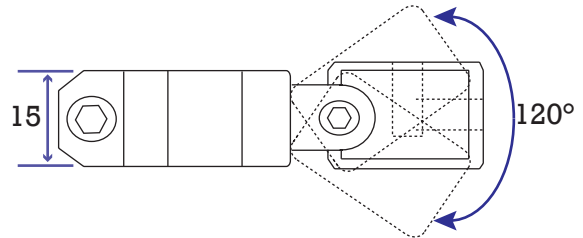

Swivel Vacuum Cup Connectors

As follow connectors can mount

M5, PT1/8 of FM/FP, BM/BP, BG, B2M/B2P series cup-adpater, adapter, push-in air fitting, barbed fitting

Horizontal Tube Swivel Angle Connector

Part#	A	B1	B2	Wt.	Price
TCH-08-3M5	8	M5	M5	40g	\$17.89
TCH-08-M5G8	8	PT1/8	M5	42g	\$18.35
TCH-08-2G8	8	PT1/8	PT1/8	48g	\$18.26
TCH-10-3M5	10	M5	M5	39g	\$17.89
TCH-10-M5G8	10	PT1/8	M5	41g	\$18.35
TCH-10-2G8	10	PT1/8	PT1/8	47g	\$18.26
TCH-12-3M5	12	M5	M5	38g	\$17.89
TCH-12-M5G8	12	PT1/8	M5	40g	\$18.35
TCH-12-2G8	12	PT1/8	PT1/8	46g	\$18.26
TCH-20-3M5	20	M5	M5	29g	\$15.69
TCH-20-M5G8	20	PT1/8	M5	31g	\$16.05
TCH-20-2G8	20	PT1/8	PT1/8	38g	\$15.96

Vertical Tube Swivel Angle Connector

Part#	A	B1	B2	Wt.	Price
TCV-08-3M5	8	M5	M5	43g	\$17.89
TCV-08-M5G8	8	PT1/8	M5	42g	\$18.35
TCV-08-2G8	8	PT1/8	PT1/8	50g	\$18.26
TCV-10-3M5	10	M5	M5	42g	\$17.89
TCV-10-M5G8	10	PT1/8	M5	41g	\$18.35
TCV-10-2G8	10	PT1/8	PT1/8	49g	\$18.26
TCV-12-3M5	12	M5	M5	41g	\$17.89
TCV-12-M5G8	12	PT1/8	M5	40g	\$18.35
TCV-12-2G8	12	PT1/8	PT1/8	48g	\$18.26
TCV-20-3M5	20	M5	M5	32g	\$15.69
TCV-20-M5G8	20	PT1/8	M5	32g	\$16.05
TCV-20-2G8	20	PT1/8	PT1/8	39g	\$15.96