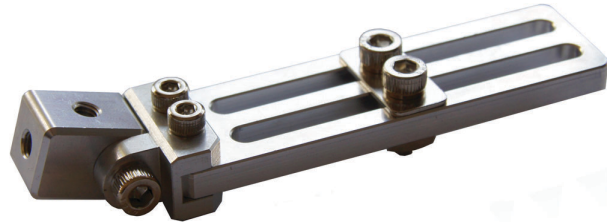

Swivel Vacuum Cup Connectors

As follow connectors can mount
M5, PT1/8 of FM/FP, BM/BP, BG, B2M/B2P series cup-adpater, adapter, push-in air fitting, barbed fitting

Horizontal Swivel Angle Connector

| Part# | Type | A1 | A2 | B | C | D | E | Wt. | Price |
|-----------|------|-------|-------|-----|----|----|----|-----|---------|
| C-66-3M5 | S | M5 | M5 | 91 | 48 | 20 | 25 | 54g | \$11.36 |
| C-66-M5G8 | S | M5 | PT1/8 | 91 | 48 | 20 | 25 | 53g | \$17.83 |
| C-66-2G8 | S | PT1/8 | PT1/8 | 91 | 48 | 20 | 25 | 59g | \$16.54 |
| C-88-3M5 | L | M5 | M5 | 113 | 68 | 20 | 25 | 59g | \$13.29 |
| C-88-M5G8 | L | M5 | PT1/8 | 113 | 68 | 20 | 25 | 58g | \$19.27 |
| C-88-2G8 | L | PT1/8 | PT1/8 | 113 | 68 | 20 | 25 | 64g | \$18.19 |

(right and left changeable)

Vertical Swivel Angle Connector

| Part# | Type | A1 | A2 | B | C | D | E | Wt. | Price |
|-----------|------|-------|-------|-----|----|----|----|-----|---------|
| V-66-3M5 | S | M5 | M5 | 99 | 48 | 20 | 25 | 56g | \$13.29 |
| V-66-M5G8 | S | M5 | PT1/8 | 99 | 48 | 20 | 25 | 55g | \$19.96 |
| V-66-2G8 | S | PT1/8 | PT1/8 | 99 | 48 | 20 | 25 | 61g | \$18.17 |
| V-88-3M5 | L | M5 | M5 | 121 | 68 | 20 | 25 | 61g | \$14.77 |
| V-88-M5G8 | L | M5 | PT1/8 | 121 | 68 | 20 | 25 | 60g | \$21.37 |
| V-88-2G8 | L | PT1/8 | PT1/8 | 121 | 68 | 20 | 25 | 67g | \$19.14 |