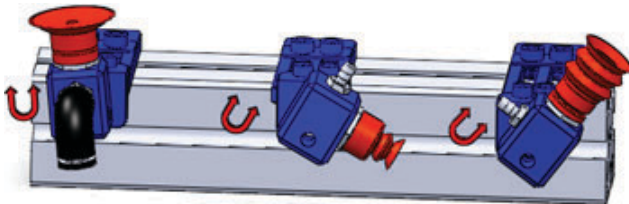

Application Examples

Swivel horizontal