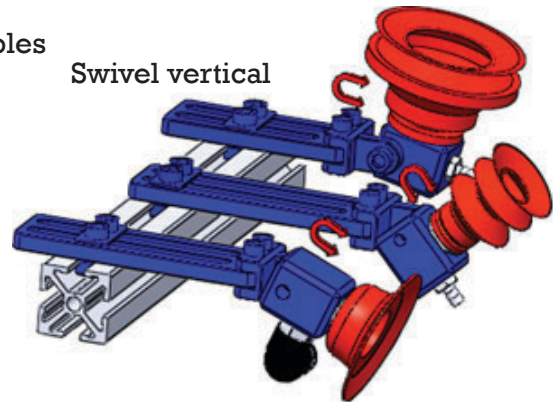

Swivel vertical