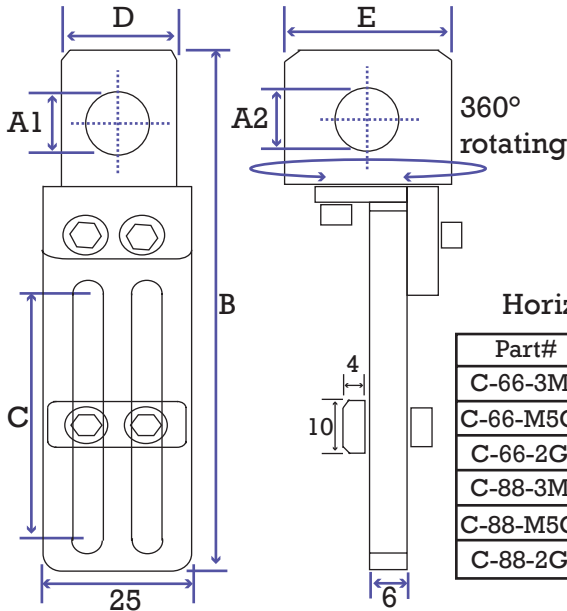

Swivel Vacuum Cup Connectors

As follow connectors can mount
M5, PT1/8 of FM/FP, BM/BP, BG, B2M/B2P series cup-adpater, adapter, push-in air fitting, barbed fitting

Horizontal Swivel Angle Connector

| Part# | Type | A1 | A2 | B | C | D | E | Wt. | Price |
|-----------|------|-------|-------|-----|----|----|----|-----|---------|
| C-66-3M5 | S | M5 | M5 | 91 | 48 | 20 | 25 | 54g | \$11.36 |
| C-66-M5G8 | S | M5 | PT1/8 | 91 | 48 | 20 | 25 | 53g | \$17.83 |
| C-66-2G8 | S | PT1/8 | PT1/8 | 91 | 48 | 20 | 25 | 59g | \$16.54 |
| C-88-3M5 | L | M5 | M5 | 113 | 68 | 20 | 25 | 59g | \$13.29 |
| C-88-M5G8 | L | M5 | PT1/8 | 113 | 68 | 20 | 25 | 58g | \$19.27 |
| C-88-2G8 | L | PT1/8 | PT1/8 | 113 | 68 | 20 | 25 | 64g | \$18.19 |

(right and left changeable)

Vertical Swivel Angle Connector

| Part# | Type | A1 | A2 | B | C | D | E | Wt. | Price |
|-----------|------|-------|-------|-----|----|----|----|-----|---------|
| V-66-3M5 | S | M5 | M5 | 99 | 48 | 20 | 25 | 56g | \$13.29 |
| V-66-M5G8 | S | M5 | PT1/8 | 99 | 48 | 20 | 25 | 55g | \$19.96 |
| V-66-2G8 | S | PT1/8 | PT1/8 | 99 | 48 | 20 | 25 | 61g | \$18.17 |
| V-88-3M5 | L | M5 | M5 | 121 | 68 | 20 | 25 | 61g | \$14.77 |
| V-88-M5G8 | L | M5 | PT1/8 | 121 | 68 | 20 | 25 | 60g | \$21.37 |
| V-88-2G8 | L | PT1/8 | PT1/8 | 121 | 68 | 20 | 25 | 67g | \$19.14 |