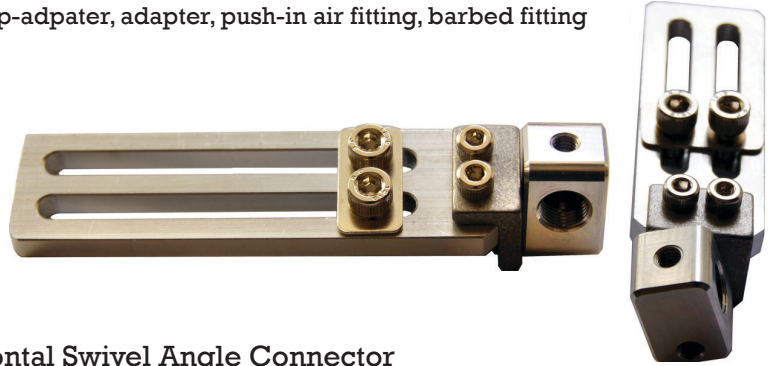

Swivel Vacuum Cup Connectors

As follow connectors can mount
M5, PT1/8 of FM/FP, BM/BP, BG, B2M/B2P series cup-adpater, adapter, push-in air fitting, barbed fitting

Horizontal Swivel Angle Connector

| Part# | Type | A1 | A2 | B | C | D | E | Wt. | Price |
|-----------|------|-------|-------|-----|----|----|----|-----|---------|
| C-66-3M5 | S | M5 | M5 | 91 | 48 | 20 | 25 | 54g | \$11.36 |
| C-66-M5G8 | S | M5 | PT1/8 | 91 | 48 | 20 | 25 | 53g | \$17.83 |
| C-66-2G8 | S | PT1/8 | PT1/8 | 91 | 48 | 20 | 25 | 59g | \$16.54 |
| C-88-3M5 | L | M5 | M5 | 113 | 68 | 20 | 25 | 59g | \$13.29 |
| C-88-M5G8 | L | M5 | PT1/8 | 113 | 68 | 20 | 25 | 58g | \$19.27 |
| C-88-2G8 | L | PT1/8 | PT1/8 | 113 | 68 | 20 | 25 | 64g | \$18.19 |

(right and left changeable)

Vertical Swivel Angle Connector

| Part# | Type | A1 | A2 | B | C | D | E | Wt. | Price |
|-----------|------|-------|-------|-----|----|----|----|-----|---------|
| V-66-3M5 | S | M5 | M5 | 99 | 48 | 20 | 25 | 56g | \$13.29 |
| V-66-M5G8 | S | M5 | PT1/8 | 99 | 48 | 20 | 25 | 55g | \$19.96 |
| V-66-2G8 | S | PT1/8 | PT1/8 | 99 | 48 | 20 | 25 | 61g | \$18.17 |
| V-88-3M5 | L | M5 | M5 | 121 | 68 | 20 | 25 | 61g | \$14.77 |
| V-88-M5G8 | L | M5 | PT1/8 | 121 | 68 | 20 | 25 | 60g | \$21.37 |
| V-88-2G8 | L | PT1/8 | PT1/8 | 121 | 68 | 20 | 25 | 67g | \$19.14 |