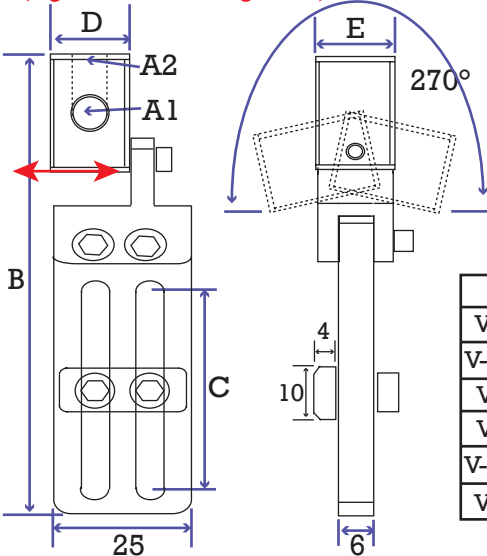

Swivel Vacuum Cup Connectors

As follow connectors can mount
M5, PT1/8 of FM/FP, BM/BP, BG, B2M/B2P series cup-adpater, adapter, push-in air fitting, barbed fitting

Horizontal Swivel Angle Connector

| Part# | Type | A1 | A2 | B | C | D | E | Wt. | Price |
|-----------|------|-------|-------|-----|----|----|----|-----|---------|
| C-66-3M5 | S | M5 | M5 | 91 | 48 | 20 | 25 | 54g | \$11.36 |
| C-66-M5G8 | S | M5 | PT1/8 | 91 | 48 | 20 | 25 | 53g | \$17.83 |
| C-66-2G8 | S | PT1/8 | PT1/8 | 91 | 48 | 20 | 25 | 59g | \$16.54 |
| C-88-3M5 | L | M5 | M5 | 113 | 68 | 20 | 25 | 59g | \$13.29 |
| C-88-M5G8 | L | M5 | PT1/8 | 113 | 68 | 20 | 25 | 58g | \$19.27 |
| C-88-2G8 | L | PT1/8 | PT1/8 | 113 | 68 | 20 | 25 | 64g | \$18.19 |

(right and left changeable)

Vertical Swivel Angle Connector

| Part# | Type | A1 | A2 | B | C | D | E | Wt. | Price |
|-----------|------|-------|-------|-----|----|----|----|-----|---------|
| V-66-3M5 | S | M5 | M5 | 99 | 48 | 20 | 25 | 56g | \$13.29 |
| V-66-M5G8 | S | M5 | PT1/8 | 99 | 48 | 20 | 25 | 55g | \$19.96 |
| V-66-2G8 | S | PT1/8 | PT1/8 | 99 | 48 | 20 | 25 | 61g | \$18.17 |
| V-88-3M5 | L | M5 | M5 | 121 | 68 | 20 | 25 | 61g | \$14.77 |
| V-88-M5G8 | L | M5 | PT1/8 | 121 | 68 | 20 | 25 | 60g | \$21.37 |
| V-88-2G8 | L | PT1/8 | PT1/8 | 121 | 68 | 20 | 25 | 67g | \$19.14 |