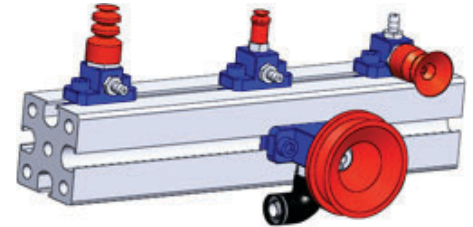

Swivel Vacuum Cup Connectors

As follow connectors can mount
M5, PT1/8 of FM/FP, BM/BP, BG, B2M/B2P series cup-adpater, adapter, push-in air fitting, barbed fitting

Adjustable Angle Connector

Part#	A1	A2	B	C	D	E	F	Wt.	Price
SC-2540	PT1/8	PT1/8	25	50	15	6	20	35g	\$10.92

Cross Connector

Part#	A1	A2	B	C	D	Wt.	Price
CC-3010	M5	M5	30	15	15	22g	\$6.71
CC-3515	PT1/8	PT1/8	35	20	15	25g	\$7.82

Multi-ways Swivel Angle Connector

Part#	A1	A2	B1	B2	C	D	Wt.	Price
MW-3M5	40	33	M5	M5	20	38	40g	\$9.29
MW-M5G8	40	33	PT1/8	M5	20	38	38g	\$9.47
MW-2G8	40	33	PT1/8	PT1/8	20	38	38g	\$9.47