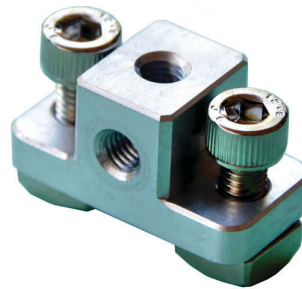

Swivel Vacuum Cup Connectors

As follow connectors can mount
M5, PT1/8 of FM/FP, BM/BP, BG, B2M/B2P series cup-adpater, adapter, push-in air fitting, barbed fitting

Adjustable Angle Connector

Part#	A1	A2	B	C	D	E	F	Wt.	Price
SC-2540	PT1/8	PT1/8	25	50	15	6	20	35g	\$10.92

Cross Connector

Part#	A1	A2	B	C	D	Wt.	Price
CC-3010	M5	M5	30	15	15	22g	\$6.71
CC-3515	PT1/8	PT1/8	35	20	15	25g	\$7.82

Multi-ways Swivel Angle Connector

Part#	A1	A2	B1	B2	C	D	Wt.	Price
MW-3M5	40	33	M5	M5	20	38	40g	\$9.29
MW-M5G8	40	33	PT1/8	M5	20	38	38g	\$9.47
MW-2G8	40	33	PT1/8	PT1/8	20	38	38g	\$9.47