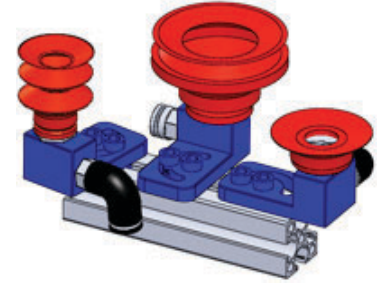

Swivel Vacuum Cup Connectors

As follow connectors can mount
M5, PT1/8 of FM/FP, BM/BP, BG, B2M/B2P series cup-adpater, adapter, push-in air fitting, barbed fitting

Adjustable Angle Connector

Part#	A1	A2	B	C	D	E	F	Wt.	Price
SC-2540	PT1/8	PT1/8	25	50	15	6	20	35g	\$10.92

Cross Connector

Part#	A1	A2	B	C	D	Wt.	Price
CC-3010	M5	M5	30	15	15	22g	\$6.71
CC-3515	PT1/8	PT1/8	35	20	15	25g	\$7.82

Multi-ways Swivel Angle Connector

Part#	A1	A2	B1	B2	C	D	Wt.	Price
MW-3M5	40	33	M5	M5	20	38	40g	\$9.29
MW-M5G8	40	33	PT1/8	M5	20	38	38g	\$9.47
MW-2G8	40	33	PT1/8	PT1/8	20	38	38g	\$9.47