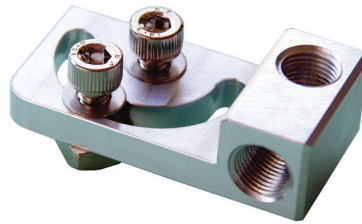

Swivel Vacuum Cup Connectors

As follow connectors can mount
M5, PT1/8 of FM/FP, BM/BP, BG, B2M/B2P series cup-adpater, adapter, push-in air fitting, barbed fitting

Adjustable Angle Connector

Part#	A1	A2	B	C	D	E	F	Wt.	Price
SC-2540	PT1/8	PT1/8	25	50	15	6	20	35g	\$10.92

Cross Connector

Part#	A1	A2	B	C	D	Wt.	Price
CC-3010	M5	M5	30	15	15	22g	\$6.71
CC-3515	PT1/8	PT1/8	35	20	15	25g	\$7.82

Multi-ways Swivel Angle Connector

Part#	A1	A2	B1	B2	C	D	Wt.	Price
MW-3M5	40	33	M5	M5	20	38	40g	\$9.29
MW-M5G8	40	33	PT1/8	M5	20	38	38g	\$9.47
MW-2G8	40	33	PT1/8	PT1/8	20	38	38g	\$9.47