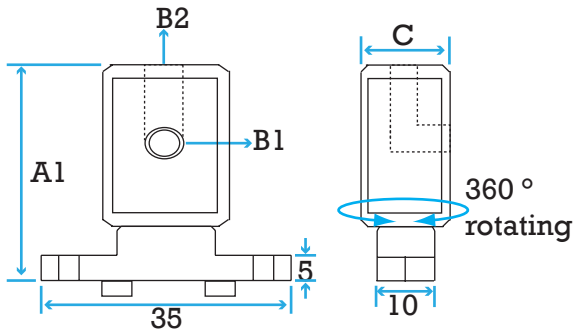

Swivel Vacuum Cup Connectors

As follow connectors can mount
M5, PT1/8 of FM/FP, BM/BP, BG, B2M/B2P series cup-adpater, adapter, push-in air fitting, barbed fitting

Adjustable Angle Connector

Part#	A1	A2	B	C	D	E	F	Wt.	Price
SC-2540	PT1/8	PT1/8	25	50	15	6	20	35g	\$10.92

Cross Connector

Part#	A1	A2	B	C	D	Wt.	Price
CC-3010	M5	M5	30	15	15	22g	\$6.71
CC-3515	PT1/8	PT1/8	35	20	15	25g	\$7.82

Multi-ways Swivel Angle Connector

Part#	A1	A2	B1	B2	C	D	Wt.	Price
MW-3M5	40	33	M5	M5	20	38	40g	\$9.29
MW-M5G8	40	33	PT1/8	M5	20	38	38g	\$9.47
MW-2G8	40	33	PT1/8	PT1/8	20	38	38g	\$9.47