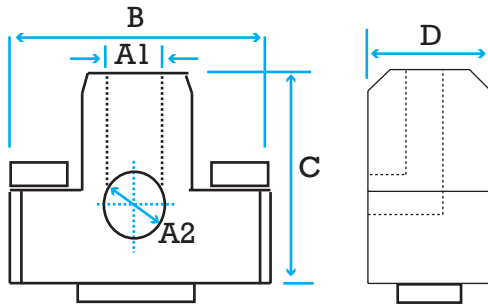

Swivel Vacuum Cup Connectors

As follow connectors can mount
M5, PT1/8 of FM/FP, BM/BP, BG, B2M/B2P series cup-adpater, adapter, push-in air fitting, barbed fitting

Adjustable Angle Connector

Part#	A1	A2	B	C	D	E	F	Wt.	Price
SC-2540	PT1/8	PT1/8	25	50	15	6	20	35g	\$10.92

Cross Connector

Part#	A1	A2	B	C	D	Wt.	Price
CC-3010	M5	M5	30	15	15	22g	\$6.71
CC-3515	PT1/8	PT1/8	35	20	15	25g	\$7.82

Multi-ways Swivel Angle Connector

Part#	A1	A2	B1	B2	C	D	Wt.	Price
MW-3M5	40	33	M5	M5	20	38	40g	\$9.29
MW-M5G8	40	33	PT1/8	M5	20	38	38g	\$9.47
MW-2G8	40	33	PT1/8	PT1/8	20	38	38g	\$9.47