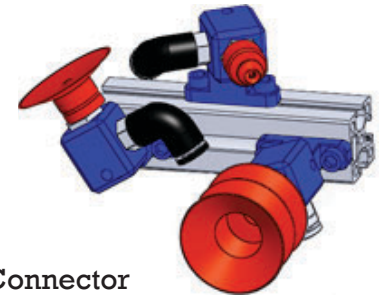

Swivel Vacuum Cup Connectors

As follow connectors can mount
M5, PT1/8 of FM/FP, BM/BP, BG, B2M/B2P series cup-adpater, adapter, push-in air fitting, barbed fitting

Adjustable Angle Connector

Part#	A1	A2	B	C	D	E	F	Wt.	Price
SC-2540	PT1/8	PT1/8	25	50	15	6	20	35g	\$10.92

Cross Connector

Part#	A1	A2	B	C	D	Wt.	Price
CC-3010	M5	M5	30	15	15	22g	\$6.71
CC-3515	PT1/8	PT1/8	35	20	15	25g	\$7.82

Multi-ways Swivel Angle Connector

Part#	A1	A2	B1	B2	C	D	Wt.	Price
MW-3M5	40	33	M5	M5	20	38	40g	\$9.29
MW-M5G8	40	33	PT1/8	M5	20	38	38g	\$9.47
MW-2G8	40	33	PT1/8	PT1/8	20	38	38g	\$9.47