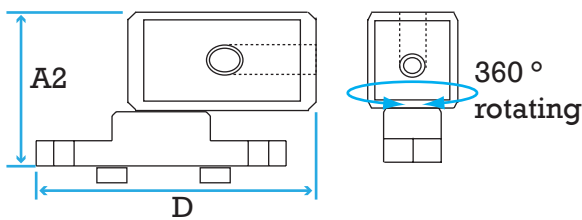

Swivel Vacuum Cup Connectors

As follow connectors can mount
M5, PT1/8 of FM/FP, BM/BP, BG, B2M/B2P series cup-adpater, adapter, push-in air fitting, barbed fitting

Adjustable Angle Connector

Part#	A1	A2	B	C	D	E	F	Wt.	Price
SC-2540	PT1/8	PT1/8	25	50	15	6	20	35g	\$10.92

Cross Connector

Part#	A1	A2	B	C	D	Wt.	Price
CC-3010	M5	M5	30	15	15	22g	\$6.71
CC-3515	PT1/8	PT1/8	35	20	15	25g	\$7.82

Multi-ways Swivel Angle Connector

Part#	A1	A2	B1	B2	C	D	Wt.	Price
MW-3M5	40	33	M5	M5	20	38	40g	\$9.29
MW-M5G8	40	33	PT1/8	M5	20	38	38g	\$9.47
MW-2G8	40	33	PT1/8	PT1/8	20	38	38g	\$9.47