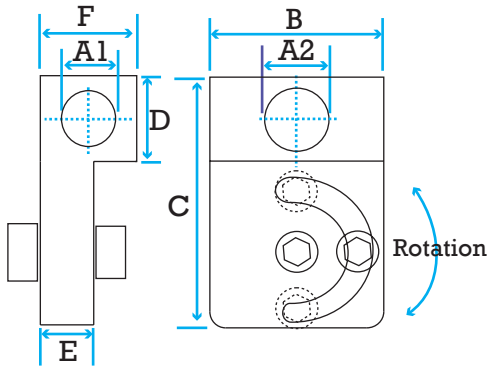

Swivel Vacuum Cup Connectors

As follow connectors can mount
M5, PT1/8 of FM/FP, BM/BP, BG, B2M/B2P series cup-adpater, adapter, push-in air fitting, barbed fitting

Adjustable Angle Connector

Part#	A1	A2	B	C	D	E	F	Wt.	Price
SC-2540	PT1/8	PT1/8	25	50	15	6	20	35g	\$10.92

Cross Connector

Part#	A1	A2	B	C	D	Wt.	Price
CC-3010	M5	M5	30	15	15	22g	\$6.71
CC-3515	PT1/8	PT1/8	35	20	15	25g	\$7.82

Multi-ways Swivel Angle Connector

Part#	A1	A2	B1	B2	C	D	Wt.	Price
MW-3M5	40	33	M5	M5	20	38	40g	\$9.29
MW-M5G8	40	33	PT1/8	M5	20	38	38g	\$9.47
MW-2G8	40	33	PT1/8	PT1/8	20	38	38g	\$9.47