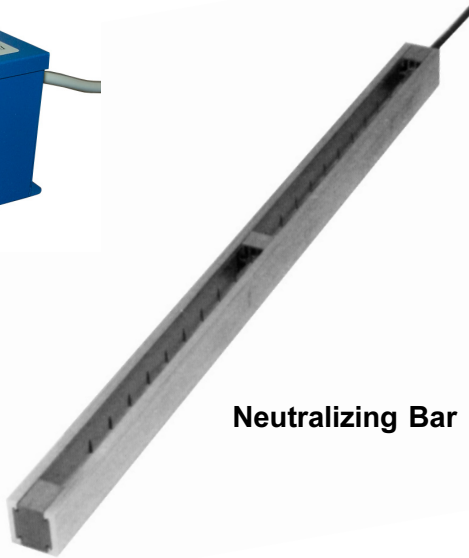

Neutralizing Bar

FEATURES:

- Rugged aluminum construction.
- No moving parts.
- Easy to use.
- Custom lengths available.
- Shock protection (Mechanical).
- Recommended air pressure 10 to 15 P.S.I. Not to exceed 40 P.S.I.
- Airboost for increased range
- 120/60/1, 0.3 Amps.
- 10 ft. Cable.

POWER SUPPLY:

All power supplies are self-regulating, automatically providing optimum performance for any combination of bars - to a total length up to 300". They are magnetically regulated, so neutralizing bars may be added without adjusting the power supply. For safety, they have flux leakage, which limits output current to 2.5 milliamps under short circuit conditions.