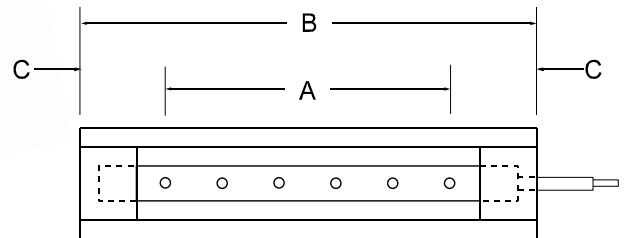

## -HOW TO USE-

PPE Static Neutralizing bars are easy to use. Simply connect the power supply and filtered air to the bar and mount it above the parts to be neutralized. The Static Neutralizing bar works best when it is mounted within 5" of the parts. *Perfect for conveyor mounting.* Requires a compressed air supply and power unit.

## POWER SUPPLY:

All power supplies are self-regulating, automatically providing optimum performance for any combination of bars - to a total length up to 300". They are magnetically regulated, so neutralizing bars may be added without adjusting the power supply. For safety, they have flux leakage, which limits output current to 2.5 milliamps under short circuit conditions.

OVERALL LENGTH	DIMENSIONS (INCHES)			IONIZING BAR		POWER SUPPLY	
	A	B	C	PART NO.	PRICE	PART NO.	PRICE
6"	3"	6"	1-1/2"	91203-06	\$142.00	T1246	\$301.00
12"	9"	12"	1-1/2"	91203-12	\$142.00	T1246	\$301.00
18"	15"	18"	1-1/2"	91203-18	\$151.00	T1246	\$301.00
24"	21"	24"	1-1/2"	91203-24	\$176.00	T1246	\$301.00
36"	33"	36"	1-1/2"	91203-36	\$205.00	T1246	\$301.00