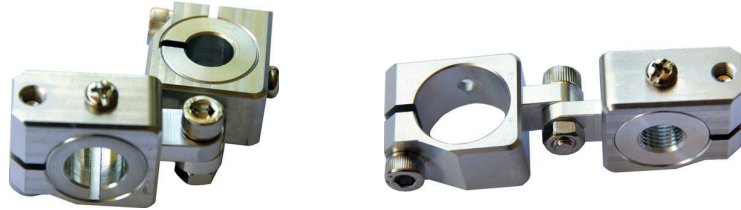

Mounting Clamps - Swivel Cross Clamps

It can mount as follow

- 1 - 8,10,12,14,20mm tube
- 2 - 10,12,14 & 20mm gripper mounting arm
- 3 - NCG-1010~30, NCG-1010S~30S,
NCG-2020~50, RCG-2020~50 suspension
- 4 - H6-8-6, H8-8/12-05~30, H9-10/12/20-05~30,
HCG-1010~30 series holder
- 5 - MB-05~50, SGLB-2010~20, MSB-10~20,
MGB, MEB, QWB, NYB series nipper bracket
- 6 - micro, mini, large sprue gripper, finger gripper
- 7 - H0, H3, H4, HCG-1010S~30S series holder

(Clamping Tube Size Changeable) ←

(After Changed Clamping Tube Direction)

X-Cross Swivel & Tube Changeable Cross Clamp

Part#	A	B	Wt.	Price
TCCS-0808	φ8	φ8	63g	\$24.72
TCCS-1010	φ10	φ10	61g	\$24.72
TCCS-1212	φ12	φ12	59g	\$24.72
TCCS-1414	φ14	φ14	57g	\$24.72
TCCS-2020	φ20	φ20	42g	\$21.69
TCCS-1008	φ10	φ8	62g	\$24.72
TCCS-1208	φ12	φ8	61g	\$24.72
TCCS-1408	φ14	φ8	59g	\$24.72
TCCS-2008	φ20	φ8	53g	\$23.19
TCCS-1210	φ12	φ10	60g	\$24.72
TCCS-1410	φ14	φ10	58g	\$24.72
TCCS-2010	φ20	φ10	52g	\$24.72
TCCS-1412	φ14	φ12	58g	\$24.72
TCCS-2012	φ20	φ12	51g	\$23.19
TCCS-2014	φ20	φ14	50g	\$23.19
TCCS-08M10	φ8	M10	63g	\$27.03
TCCS-08M12	φ8	M12	62g	\$27.03
TCCS-10M10	φ10	M10	62g	\$27.03
TCCS-10M12	φ10	M12	60g	\$27.03
TCCS-12M10	φ12	M10	60g	\$27.03
TCCS-12M12	φ12	M12	60g	\$27.03
TCCS-14M10	φ14	M10	60g	\$27.03
TCCS-14M12	φ14	M12	59g	\$27.03
TCCS-20M10	φ20	M10	52g	\$25.88
TCCS-20M12	φ20	M12	51g	\$25.88

Application Examples

↻ Rotating 180°