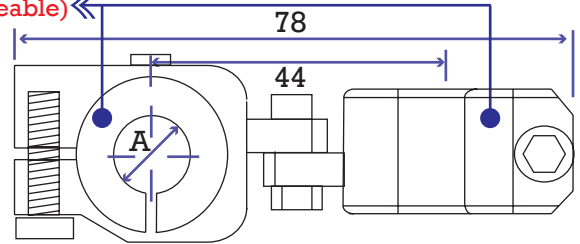

Mounting Clamps - Swivel Cross Clamps

It can mount as follow

- 1 - 8,10,12,14,20mm tube
- 2 - 10,12,14 & 20mm gripper mounting arm
- 3 - NCG-1010~30, NCG-1010S~30S,
NCG-2020~50, RCG-2020~50 suspension
- 4 - H6-8-6, H8-8/12-05~30, H9-10/12/20-05~30,
HCG-1010~30 series holder
- 5 - MB-05~50, SGLB-2010~20, MSB-10~20,
MGB, MEB, QWB, NYB series nipper bracket
- 6 - micro, mini, large sprue gripper, finger gripper
- 7 - H0, H3, H4, HCG-1010S~30S series holder

(Clamping Tube Size Changeable) ←

(After Changed Clamping Tube Direction)

X-Cross Swivel & Tube Changeable Cross Clamp

Part#	A	B	Wt.	Price
TCCS-0808	φ8	φ8	63g	\$24.72
TCCS-1010	φ10	φ10	61g	\$24.72
TCCS-1212	φ12	φ12	59g	\$24.72
TCCS-1414	φ14	φ14	57g	\$24.72
TCCS-2020	φ20	φ20	42g	\$21.69
TCCS-1008	φ10	φ8	62g	\$24.72
TCCS-1208	φ12	φ8	61g	\$24.72
TCCS-1408	φ14	φ8	59g	\$24.72
TCCS-2008	φ20	φ8	53g	\$23.19
TCCS-1210	φ12	φ10	60g	\$24.72
TCCS-1410	φ14	φ10	58g	\$24.72
TCCS-2010	φ20	φ10	52g	\$24.72
TCCS-1412	φ14	φ12	58g	\$24.72
TCCS-2012	φ20	φ12	51g	\$23.19
TCCS-2014	φ20	φ14	50g	\$23.19
TCCS-08M10	φ8	M10	63g	\$27.03
TCCS-08M12	φ8	M12	62g	\$27.03
TCCS-10M10	φ10	M10	62g	\$27.03
TCCS-10M12	φ10	M12	60g	\$27.03
TCCS-12M10	φ12	M10	60g	\$27.03
TCCS-12M12	φ12	M12	60g	\$27.03
TCCS-14M10	φ14	M10	60g	\$27.03
TCCS-14M12	φ14	M12	59g	\$27.03
TCCS-20M10	φ20	M10	52g	\$25.88
TCCS-20M12	φ20	M12	51g	\$25.88

Application Examples

↻ Rotating 180°