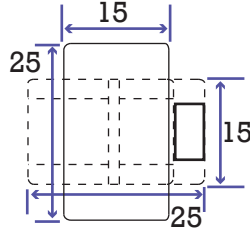

Mounting Clamps - Swivel Cross Clamps

It can mount as follow

- 1 - 8,10,12,14,20mm tube
- 2 - 10,12,14 & 20mm gripper mounting arm
- 3 - NCG-1010~30, NCG-1010S~30S,
NCG-2020~50, RCG-2020~50 suspension
- 4 - H6-8-6, H8-8/12-05~30, H9-10/12/20-05~30,
HCG-1010~30 series holder
- 5 - MB-05~50, SGLB-2010~20, MSB-10~20,
MGB, MEB, QWB, NYB series nipper bracket
- 6 - micro, mini, large sprue gripper, finger gripper
- 7 - H0, H3, H4, HCG-1010S~30S series holder

(Clamping Tube Size Changeable) ←

(After Changed Clamping Tube Direction)

X-Cross Swivel & Tube Changeable Cross Clamp

Part#	A	B	Wt.	Price
TCCS-0808	φ8	φ8	63g	\$24.72
TCCS-1010	φ10	φ10	61g	\$24.72
TCCS-1212	φ12	φ12	59g	\$24.72
TCCS-1414	φ14	φ14	57g	\$24.72
TCCS-2020	φ20	φ20	42g	\$21.69
TCCS-1008	φ10	φ8	62g	\$24.72
TCCS-1208	φ12	φ8	61g	\$24.72
TCCS-1408	φ14	φ8	59g	\$24.72
TCCS-2008	φ20	φ8	53g	\$23.19
TCCS-1210	φ12	φ10	60g	\$24.72
TCCS-1410	φ14	φ10	58g	\$24.72
TCCS-2010	φ20	φ10	52g	\$24.72
TCCS-1412	φ14	φ12	58g	\$24.72
TCCS-2012	φ20	φ12	51g	\$23.19
TCCS-2014	φ20	φ14	50g	\$23.19
TCCS-08M10	φ8	M10	63g	\$27.03
TCCS-08M12	φ8	M12	62g	\$27.03
TCCS-10M10	φ10	M10	62g	\$27.03
TCCS-10M12	φ10	M12	60g	\$27.03
TCCS-12M10	φ12	M10	60g	\$27.03
TCCS-12M12	φ12	M12	60g	\$27.03
TCCS-14M10	φ14	M10	60g	\$27.03
TCCS-14M12	φ14	M12	59g	\$27.03
TCCS-20M10	φ20	M10	52g	\$25.88
TCCS-20M12	φ20	M12	51g	\$25.88

Application Examples

↻ Rotating 180°