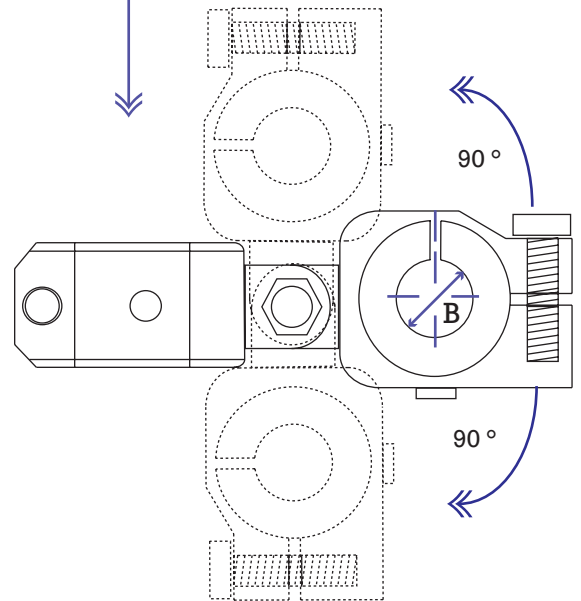

Mounting Clamps - Swivel Cross Clamps

It can mount as follow

- 1 - 8,10,12,14,20mm tube
- 2 - 10,12,14 & 20mm gripper mounting arm
- 3 - NCG-1010~30, NCG-1010S~30S,
NCG-2020~50, RCG-2020~50 suspension
- 4 - H6-8-6, H8-8/12-05~30, H9-10/12/20-05~30,
HCG-1010~30 series holder
- 5 - MB-05~50, SGLB-2010~20, MSB-10~20,
MGB, MEB, QWB, NYB series nipper bracket
- 6 - micro, mini, large sprue gripper, finger gripper
- 7 - H0, H3, H4, HCG-1010S~30S series holder

(Clamping Tube Size Changeable) ←

(After Changed Clamping Tube Direction)

X-Cross Swivel & Tube Changeable Cross Clamp

Part#	A	B	Wt.	Price
TCCS-0808	φ8	φ8	63g	\$24.72
TCCS-1010	φ10	φ10	61g	\$24.72
TCCS-1212	φ12	φ12	59g	\$24.72
TCCS-1414	φ14	φ14	57g	\$24.72
TCCS-2020	φ20	φ20	42g	\$21.69
TCCS-1008	φ10	φ8	62g	\$24.72
TCCS-1208	φ12	φ8	61g	\$24.72
TCCS-1408	φ14	φ8	59g	\$24.72
TCCS-2008	φ20	φ8	53g	\$23.19
TCCS-1210	φ12	φ10	60g	\$24.72
TCCS-1410	φ14	φ10	58g	\$24.72
TCCS-2010	φ20	φ10	52g	\$24.72
TCCS-1412	φ14	φ12	58g	\$24.72
TCCS-2012	φ20	φ12	51g	\$23.19
TCCS-2014	φ20	φ14	50g	\$23.19
TCCS-08M10	φ8	M10	63g	\$27.03
TCCS-08M12	φ8	M12	62g	\$27.03
TCCS-10M10	φ10	M10	62g	\$27.03
TCCS-10M12	φ10	M12	60g	\$27.03
TCCS-12M10	φ12	M10	60g	\$27.03
TCCS-12M12	φ12	M12	60g	\$27.03
TCCS-14M10	φ14	M10	60g	\$27.03
TCCS-14M12	φ14	M12	59g	\$27.03
TCCS-20M10	φ20	M10	52g	\$25.88
TCCS-20M12	φ20	M12	51g	\$25.88

Application Examples

↻ Rotating 180°